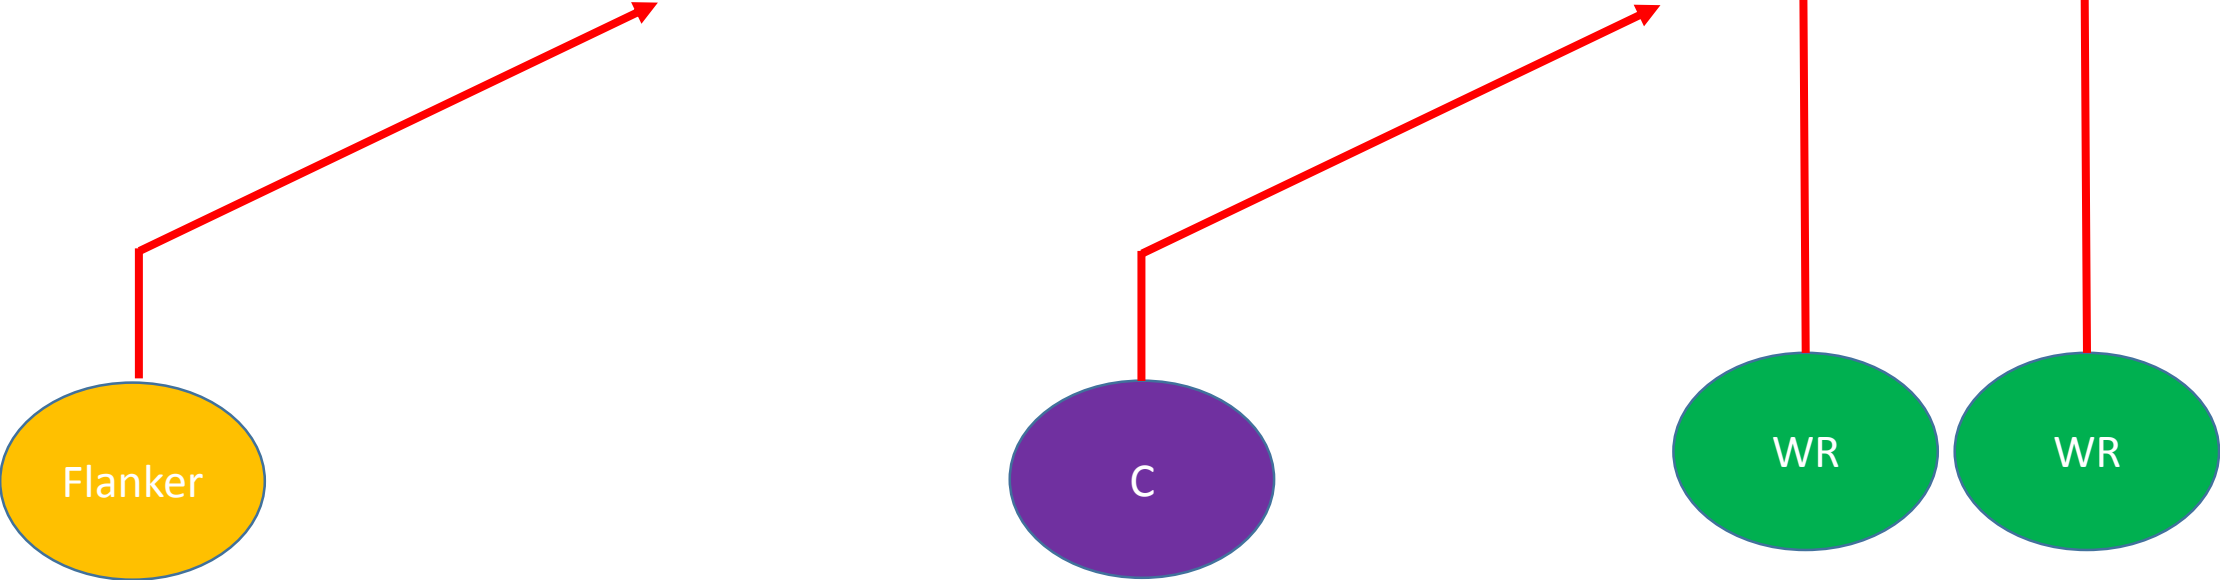

TWINS LEFT, ALL GO

	Pre-Snap Motion
	Player Route
	Ball is in air for pitch

TRIPS RIGHT, ALL SLANT

TRIPS LEFT, ALL SLANT

	Pre-Snap Motion
	Player Route
	Ball is in air for pitch

TRIPS RIGHT, ALL CURL

TRIPS LEFT, ALL CURL

TRIPS RIGHT, FLANKER POST

TRIPS LEFT, FLANKER POST

	Pre-Snap Motion
	Player Route
	Ball is in air for pitch

TRIPS RIGHT, FLANKER DIG

TRIPS LEFT, FLANKER DIG

TRIPS RIGHT, WIDE RECEIVER RUB

TRIPS RIGHT, ALL GO

TRIPS LEFT, RUNNING BACK PASS

	Pre-Snap Motion
	Player Route
	Ball is in air for pitch

TRIPS LEFT, JET SWEEP PASS

TWINS LEFT, SLANT RUB

	Pre-Snap Motion
	Player Route
	Ball is in air for pitch

TRIPS RIGHT, WR CURL 'N GO

	Pre-Snap Motion
	Player Route
	Ball is in air for pitch

TRIPS LEFT, WR CURL 'N GO

	Pre-Snap Motion
	Player Route
	Ball is in air for pitch

TWINS RIGHT, RUNNING BACK PASS

	Pre-Snap Motion
	Player Route
	Ball is in air for pitch