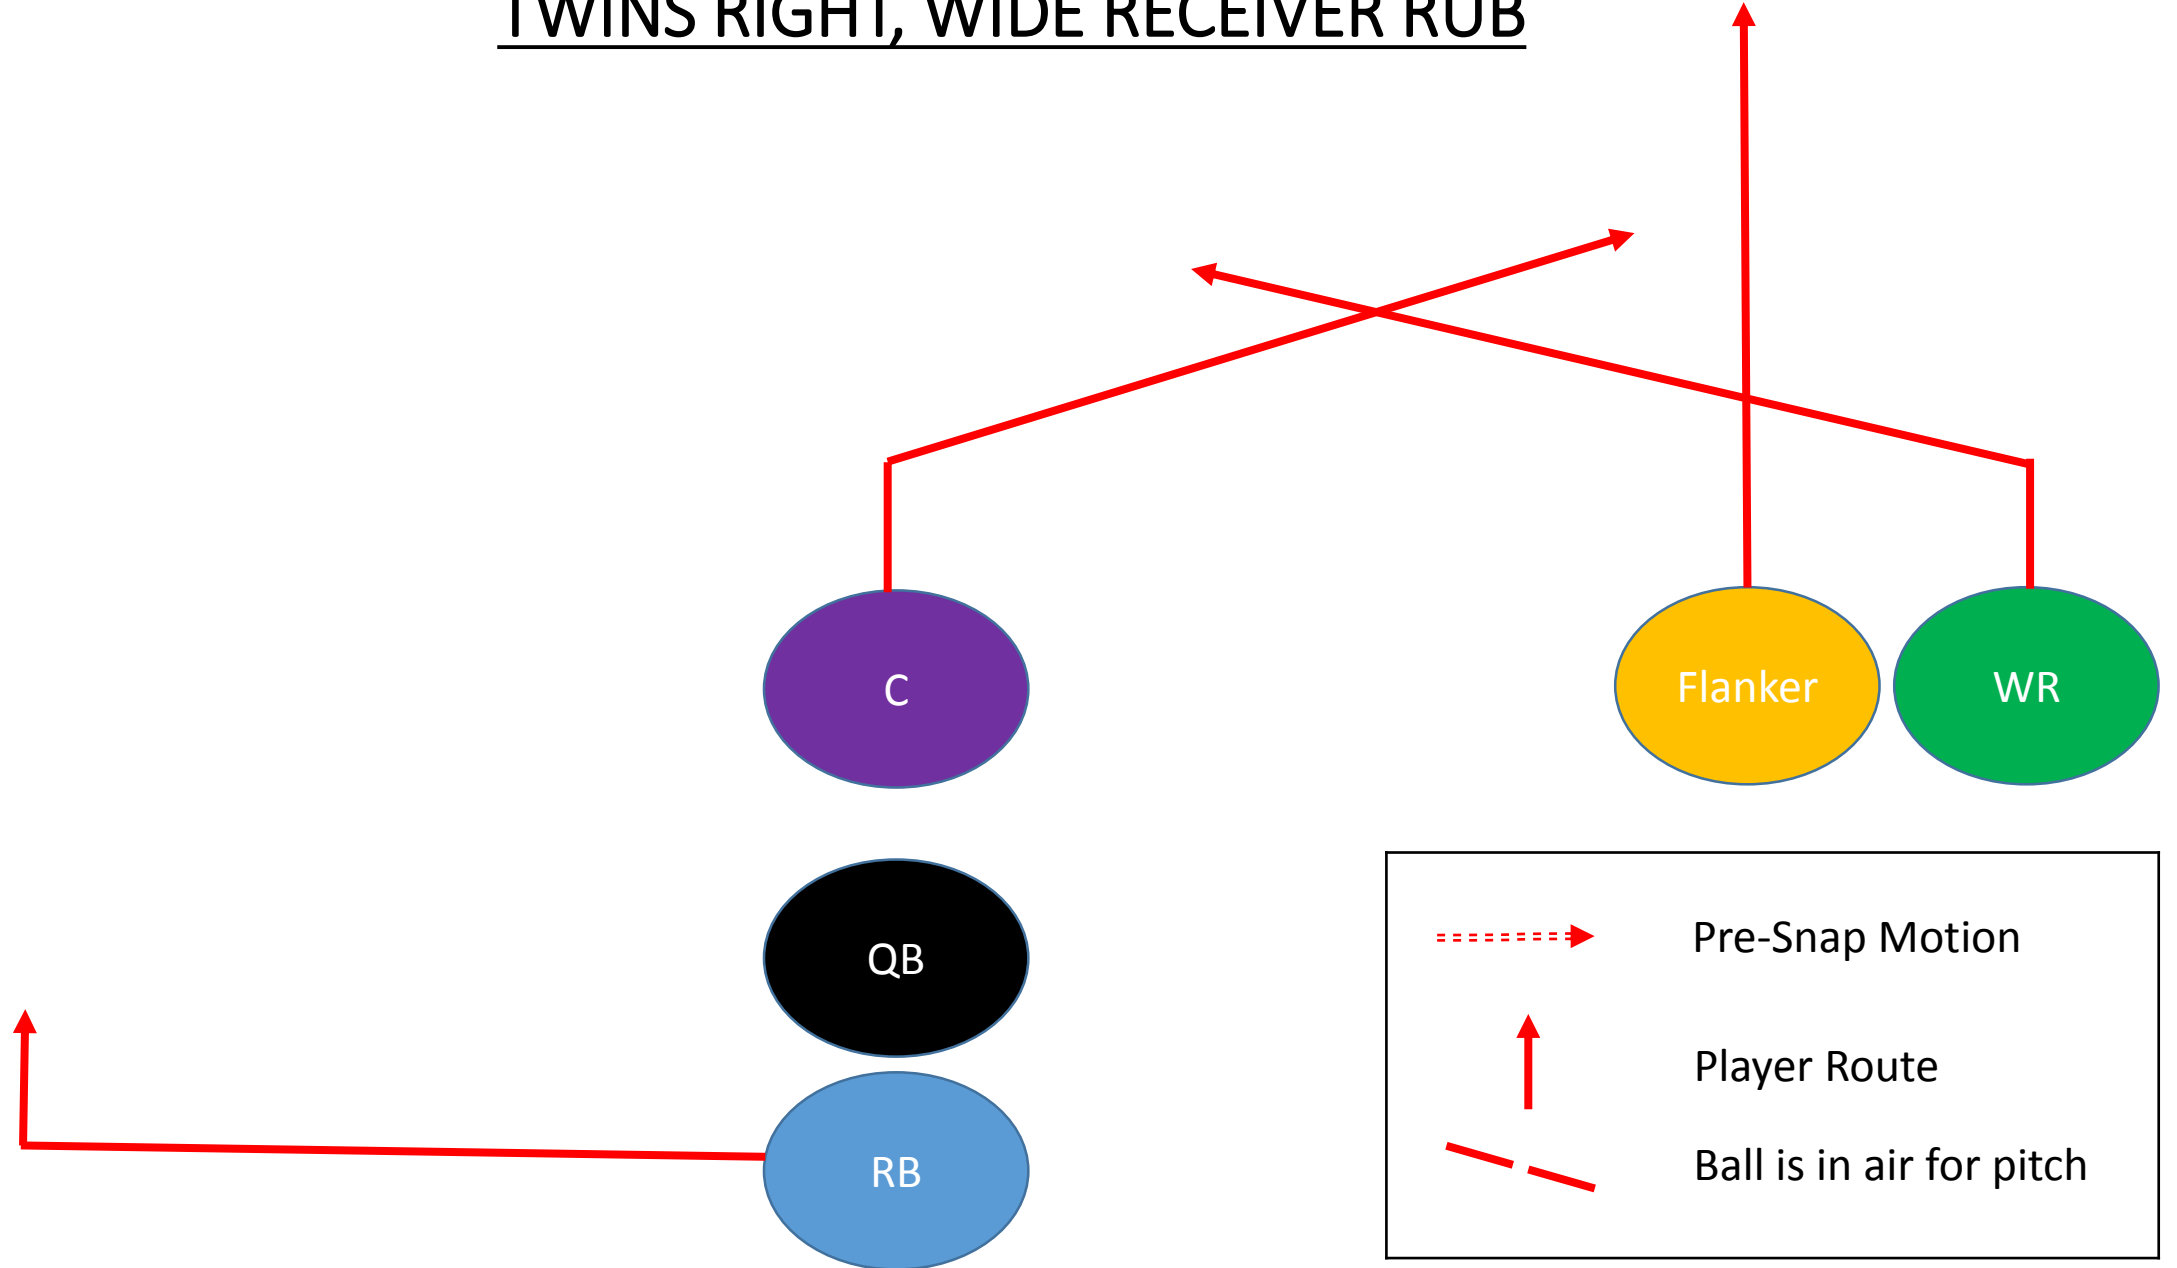

Twins Formation

- Twins means two Wide Receivers will line up together on one side of the Center
- The Flanker will be alone on the opposite side of the Center
- The Running Back will line up directly behind the Quarterback
- QB will be in shotgun formation
- On running plays all other players should run a “Go” route or “run off” the defenders in their part of the field

TRIPS RIGHT, ALL SLANT

TRIPS LEFT, ALL SLANT

	Pre-Snap Motion
	Player Route
	Ball is in air for pitch

TRIPS RIGHT, ALL CURL

TWINS LEFT, ALL CURL

	Pre-Snap Motion
	Player Route
	Ball is in air for pitch

TRIPS LEFT, ALL CURL

	Pre-Snap Motion
	Player Route
	Ball is in air for pitch

TWINS RIGHT, FLANKER POST

TWINS RIGHT, FLANKER POST

TWINS RIGHT, WIDE RECEIVER RUB

TWINS LEFT, WIDE RECEIVER RUB

TWINS RIGHT, ALL GO

	Pre-Snap Motion
	Player Route
	Ball is in air for pitch

TWINS LEFT, ALL GO

	Pre-Snap Motion
	Player Route
	Ball is in air for pitch

TRIPS RIGHT, ALL SLANT

TRIPS LEFT, ALL SLANT

	Pre-Snap Motion
	Player Route
	Ball is in air for pitch

TRIPS RIGHT, ALL CURL

TRIPS LEFT, ALL CURL