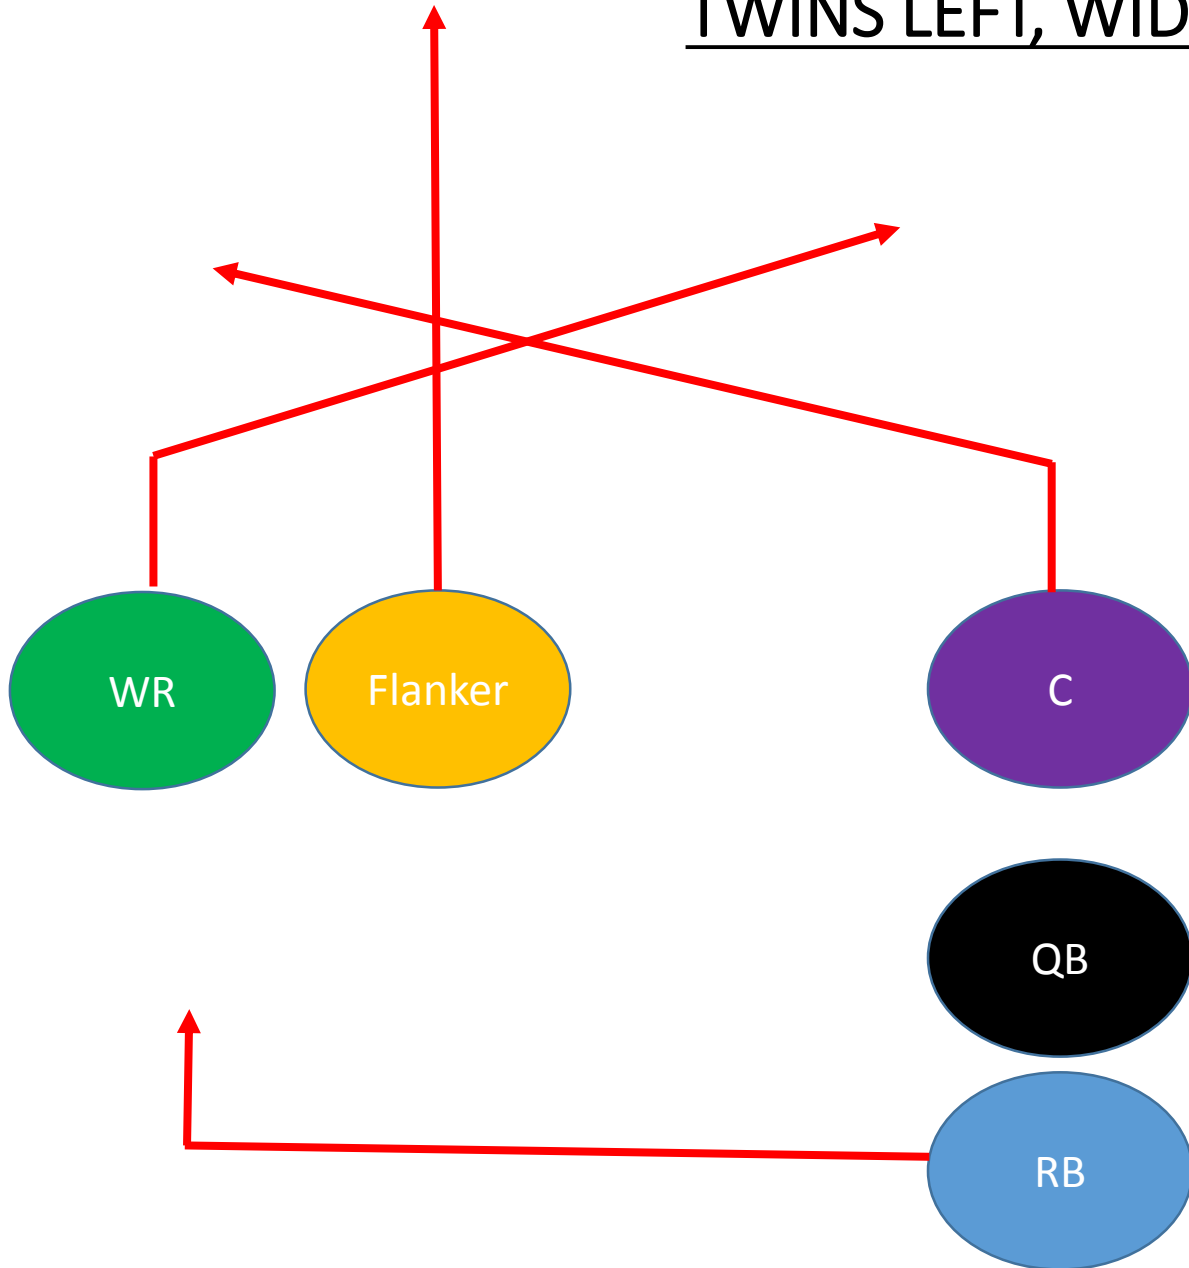

Twins Formation

- Twins means two Wide Receivers will line up together on one side of the Center
- The Flanker will be alone on the opposite side of the Center
- The Running Back will line up directly behind the Quarterback
- QB will be in shotgun formation
- On running plays all other players should run a “Go” route or “run off” the defenders in their part of the field

TRIPS RIGHT, ALL SLANT

TRIPS LEFT, ALL SLANT

	Pre-Snap Motion
	Player Route
	Ball is in air for pitch

TRIPS RIGHT, ALL CURL

TWINS LEFT, ALL CURL

	Pre-Snap Motion
	Player Route
	Ball is in air for pitch

TRIPS LEFT, ALL CURL

	Pre-Snap Motion
	Player Route
	Ball is in air for pitch

TWINS RIGHT, FLANKER POST

TWINS RIGHT, FLANKER POST

TWINS RIGHT, WIDE RECEIVER RUB

TWINS LEFT, WIDE RECEIVER RUB

TWINS RIGHT, ALL GO

	Pre-Snap Motion
	Player Route
	Ball is in air for pitch

TWINS LEFT, ALL GO

	Pre-Snap Motion
	Player Route
	Ball is in air for pitch

TRIPS RIGHT, ALL SLANT

TRIPS LEFT, ALL SLANT

	Pre-Snap Motion
	Player Route
	Ball is in air for pitch

TRIPS RIGHT, ALL CURL

TRIPS LEFT, ALL CURL