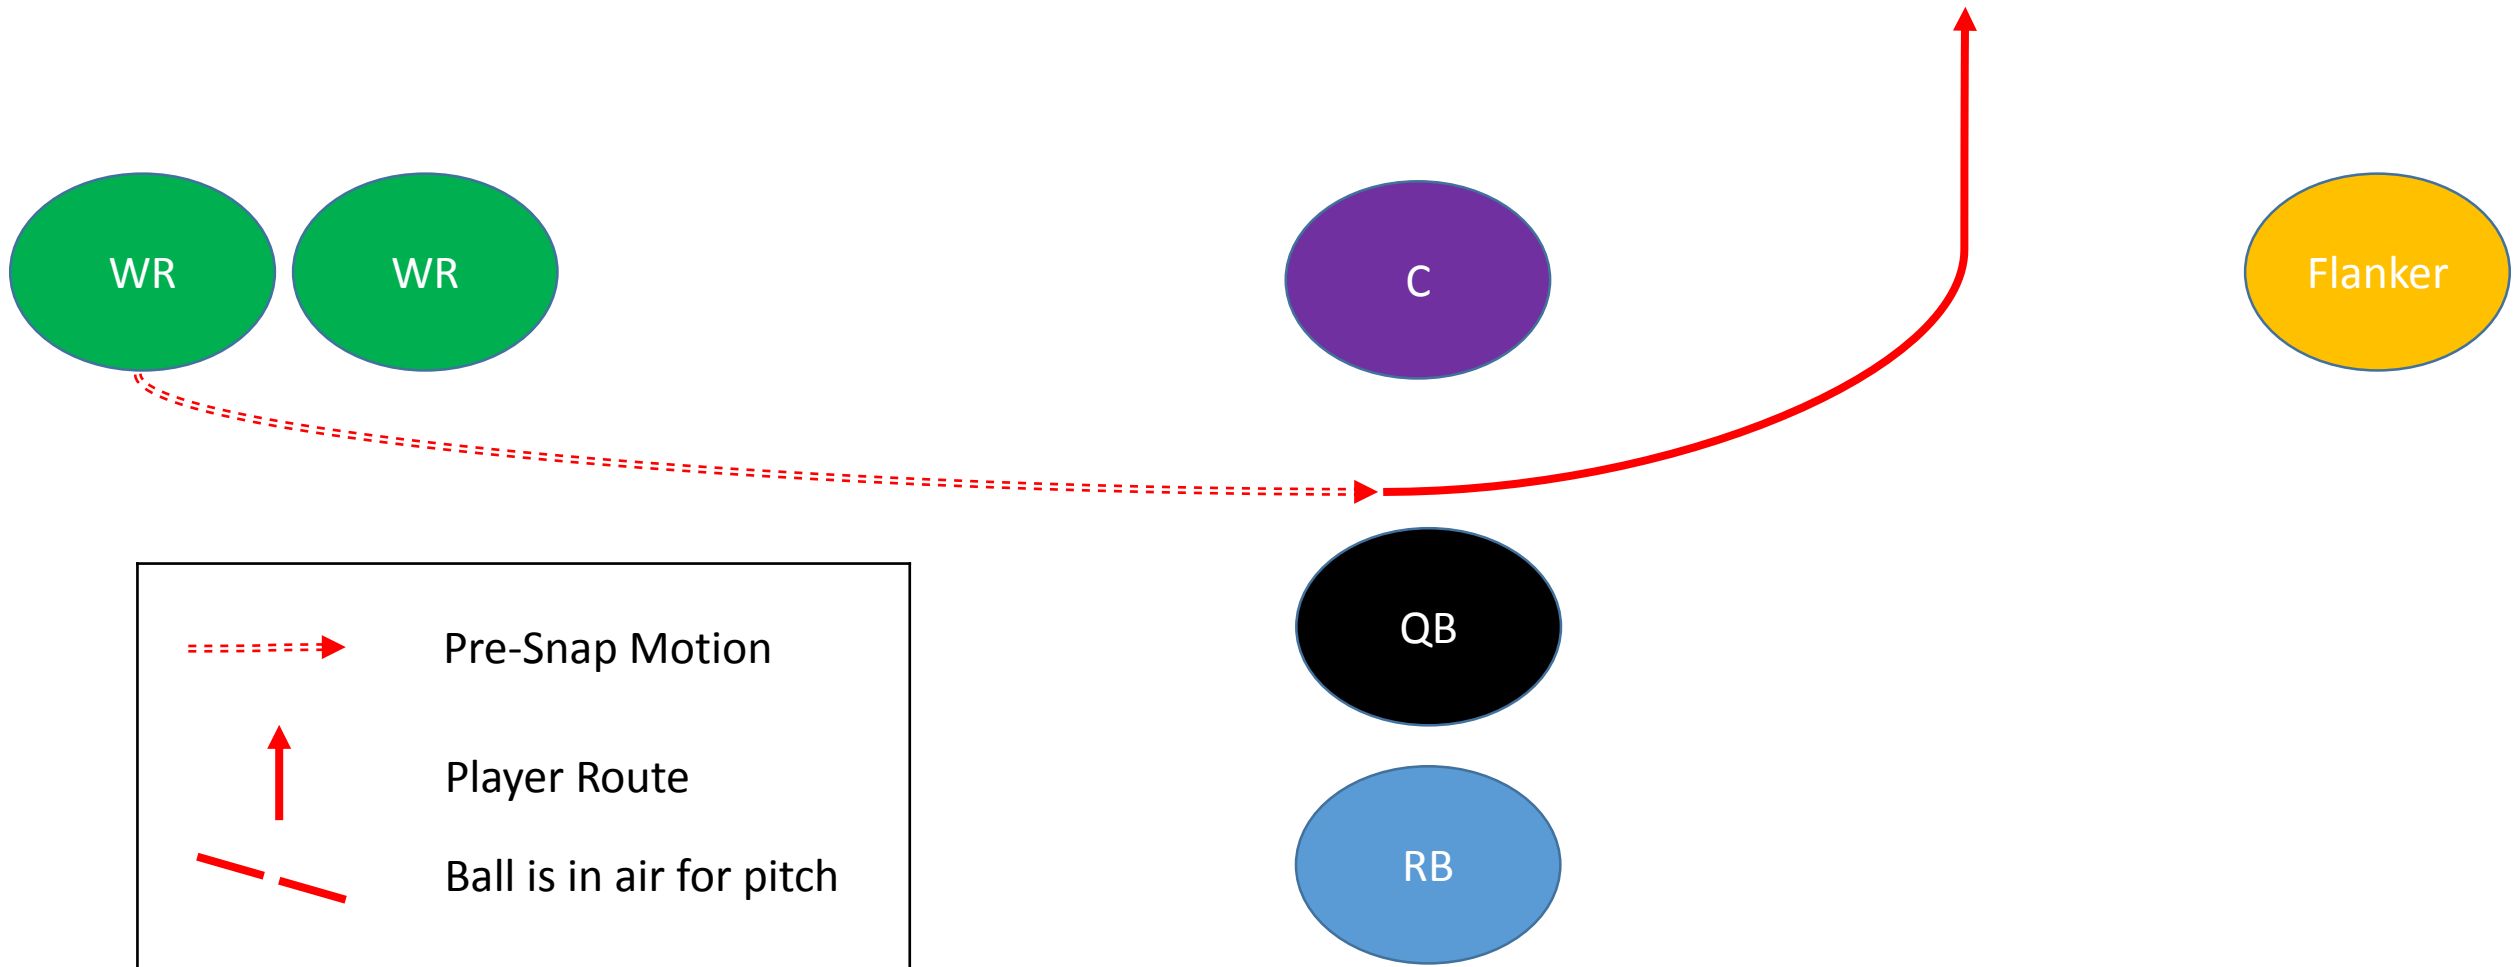

Twins Formation

- Twins means two Wide Receivers will line up together on one side of the Center
- The Flanker will be alone on the opposite side of the Center
- The Running Back will line up directly behind the Quarterback
- QB will be in shotgun formation
- On running plays all other players should run a “Go” route or “run off” the defenders in their part of the field

TWINS RIGHT, SWEEP RIGHT

TWINS RIGHT, PITCH RIGHT

TRIPS LEFT, SWEEP RIGHT

TRIPS LEFT, PITCH RIGHT

TRIPS LEFT, OUTSIDE WR JET SWEEP

TRIPS LEFT, FLANKER JET SWEEP

TRIPS LEFT, FLANKER END AROUND

TRIPS LEFT, OUTSIDE WR END AROUND

	Pre-Snap Motion
	Player Route
	Ball is in air for pitch

TRIPS RIGHT, SWEEP RIGHT

TWINS LEFT, WR REVERSE

TRIPS LEFT, WR REVERSE

TWINS LEFT, OUTSIDE WR JET SWEEP

TWINS LEFT, INSIDE WR JET SWEEP

TWINS RIGHT, ALL SLANT

TRIPS RIGHT, ALL SLANT

TRIPS LEFT, ALL SLANT

	Pre-Snap Motion
	Player Route
	Ball is in air for pitch

TRIPS RIGHT, ALL CURL

TWINS LEFT, ALL CURL

	Pre-Snap Motion
	Player Route
	Ball is in air for pitch

TRIPS LEFT, ALL CURL