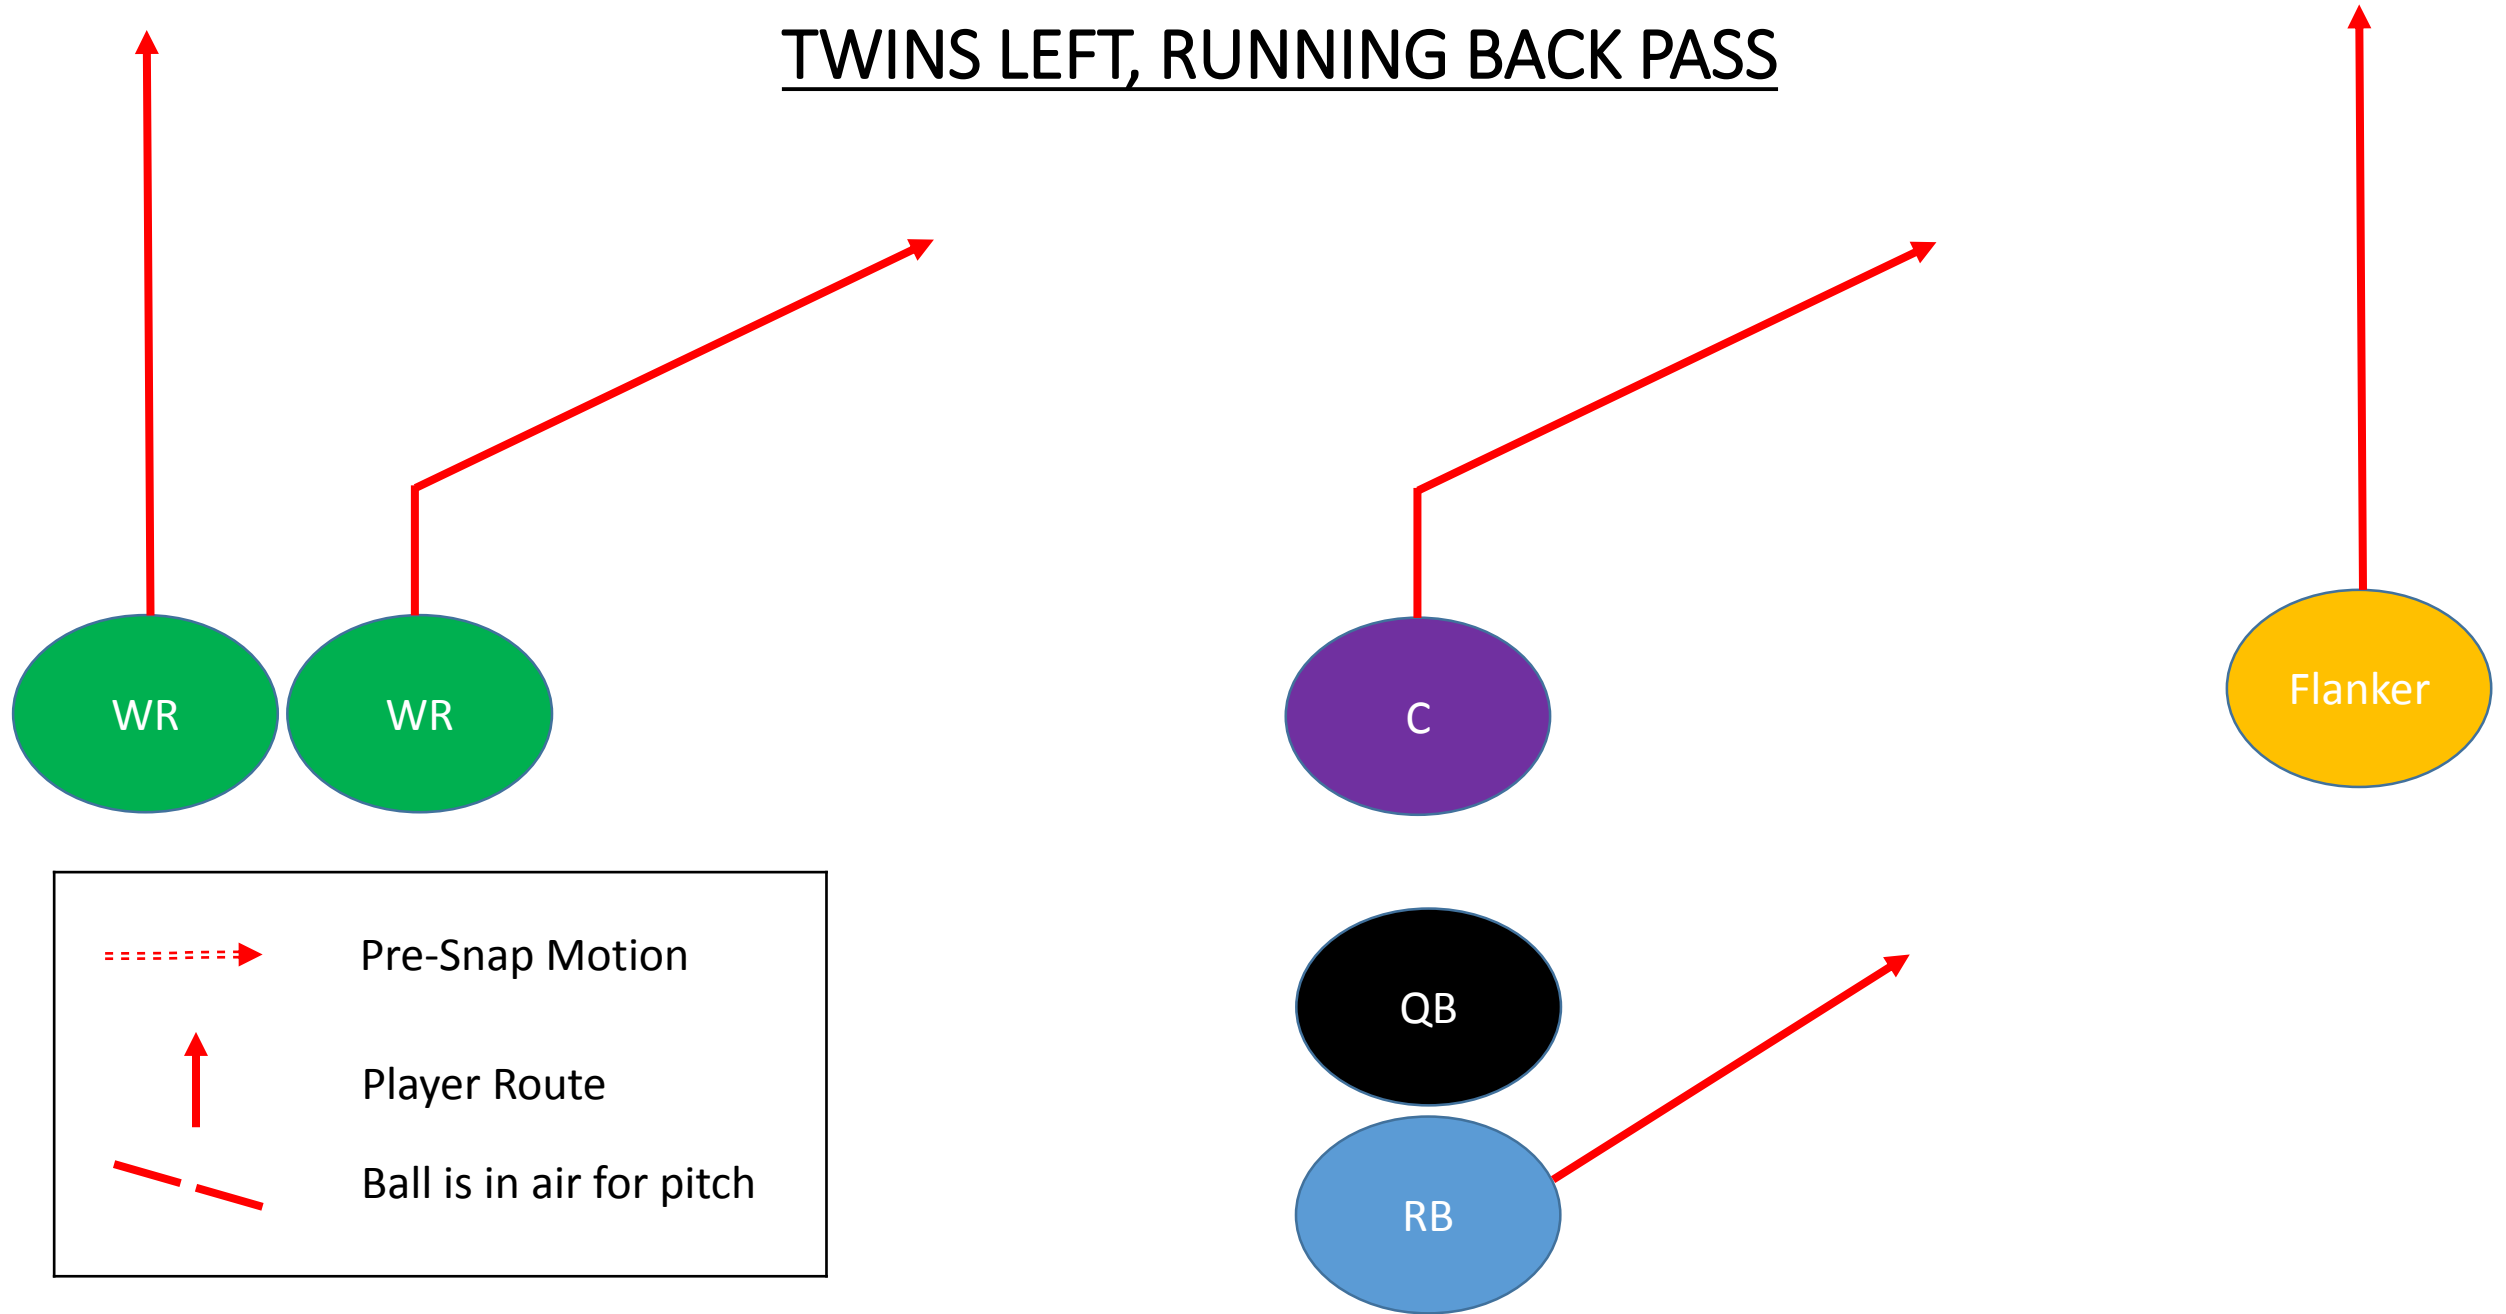

TWINS LEFT, ALL GO

	Pre-Snap Motion
	Player Route
	Ball is in air for pitch

TRIPS RIGHT, ALL SLANT

TRIPS LEFT, ALL SLANT

	Pre-Snap Motion
	Player Route
	Ball is in air for pitch

TRIPS RIGHT, ALL CURL

TRIPS LEFT, ALL CURL

TRIPS LEFT, RUNNING BACK PASS

	Pre-Snap Motion
	Player Route
	Ball is in air for pitch

TRIPS LEFT, JET SWEEP PASS

TWINS LEFT, SLANT RUB

	Pre-Snap Motion
	Player Route
	Ball is in air for pitch

TRIPS RIGHT, WR CURL 'N GO

	Pre-Snap Motion
	Player Route
	Ball is in air for pitch

TRIPS LEFT, WR CURL 'N GO

	Pre-Snap Motion
	Player Route
	Ball is in air for pitch

TWINS RIGHT, RUNNING BACK PASS

	Pre-Snap Motion
	Player Route
	Ball is in air for pitch

TWINS LEFT, RUNNING BACK PASS

TWINS LEFT, RUNNING BACK PASS

	Pre-Snap Motion
	Player Route
	Ball is in air for pitch

TWINS LEFT, JET SWEEP PASS

Cover 1 Zone Defense

Cover 2 Deep Zone Defense

Free
Safety

Strong
Safety