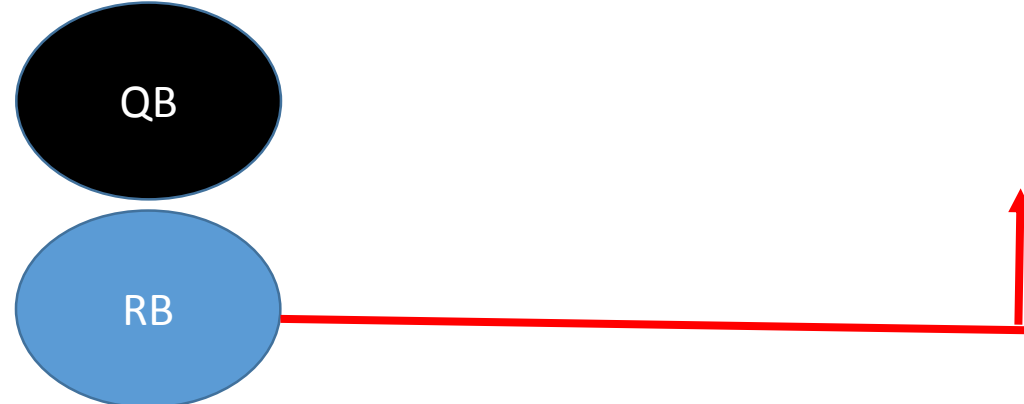

	Pre-Snap Motion
	Player Route
	Ball is in air for pitch

TRIPS RIGHT, SWEEP RIGHT

TWINS LEFT, WR REVERSE

TRIPS LEFT, WR REVERSE

TWINS LEFT, OUTSIDE WR JET SWEEP

TWINS LEFT, INSIDE WR JET SWEEP

TWINS RIGHT, ALL SLANT

TRIPS RIGHT, ALL SLANT

TRIPS LEFT, ALL SLANT

	Pre-Snap Motion
	Player Route
	Ball is in air for pitch

TRIPS RIGHT, ALL CURL

TWINS LEFT, ALL CURL

	Pre-Snap Motion
	Player Route
	Ball is in air for pitch

TRIPS LEFT, ALL CURL