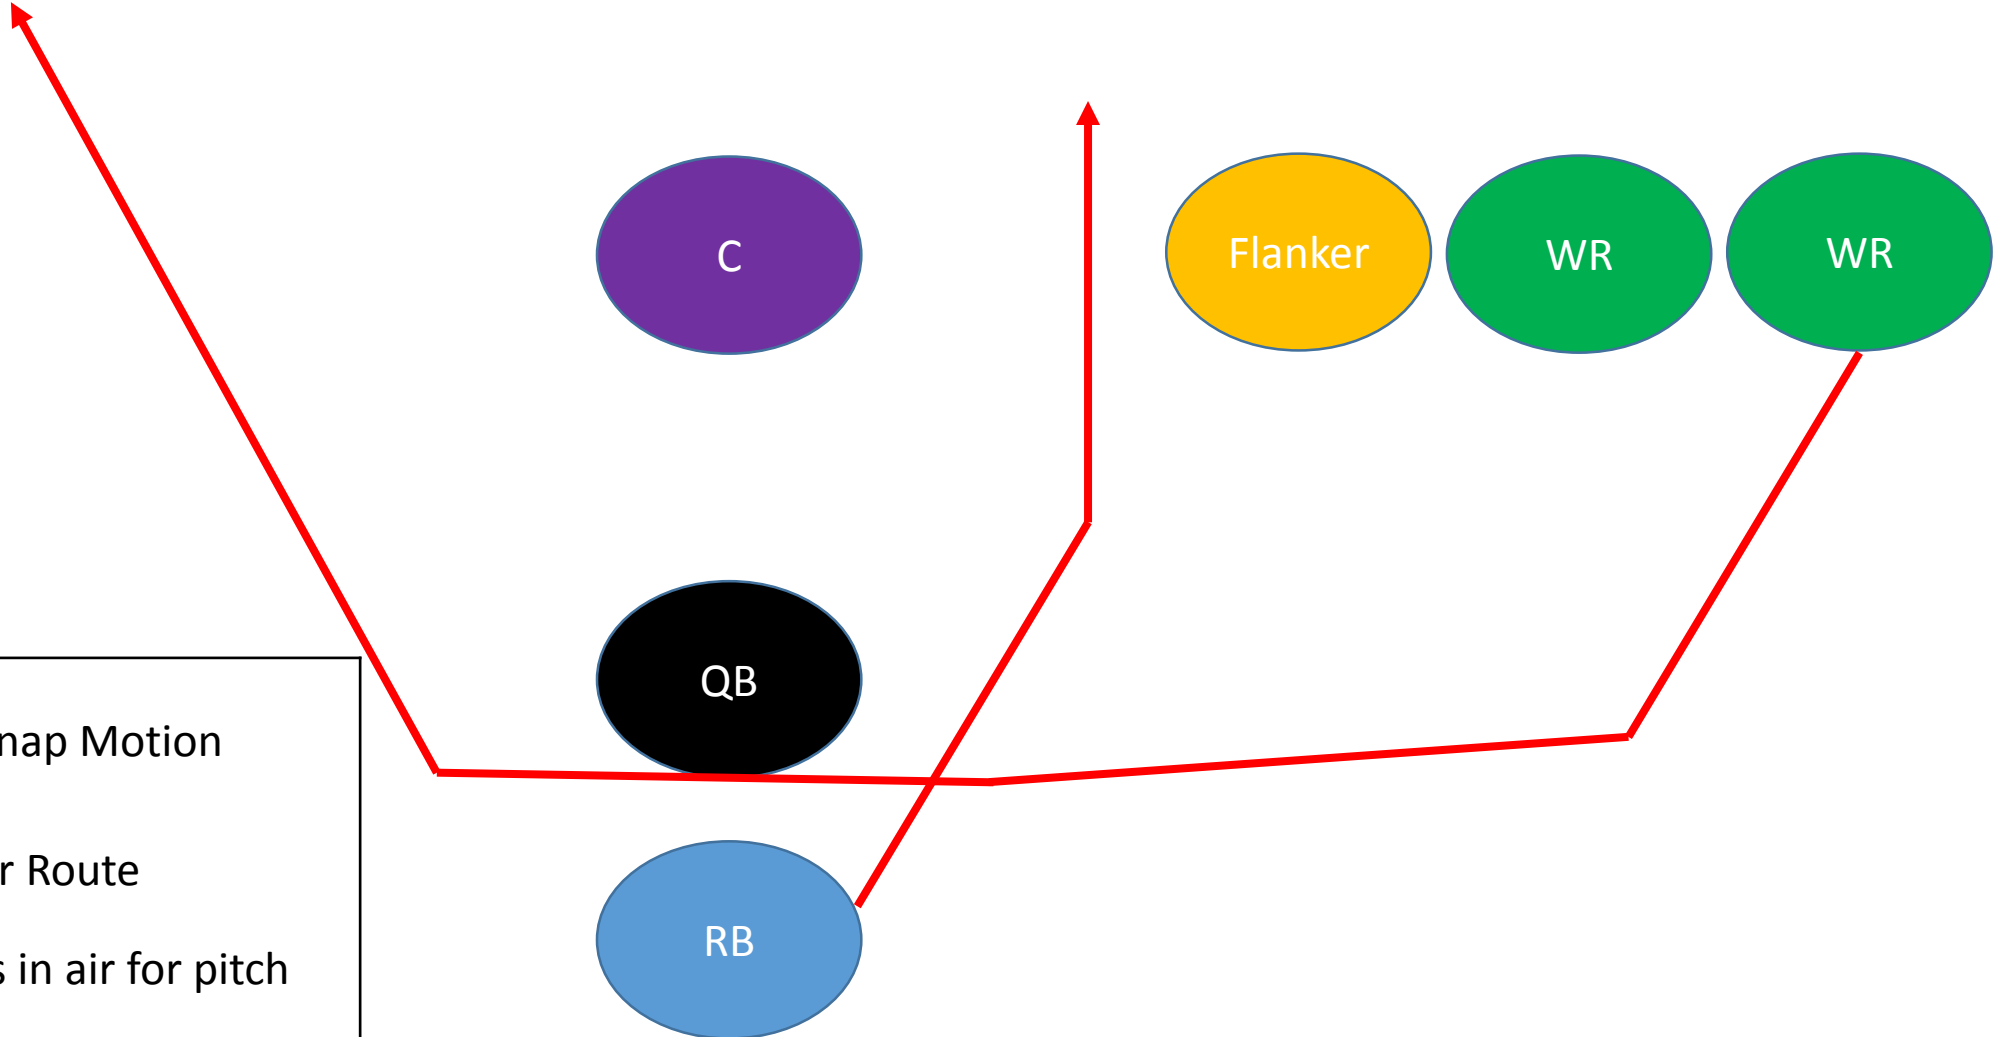

RFYFA
PLAYBOOK
3rd/4th Grade

Playbook Overview

Trips Formation

- Trips means there are two Wide Receivers together on one side of the Center, and the Flanker will line up next to the Wide Receivers nearest to the Center
- The Running Back will line up directly behind the Quarterback
- QB will be in shotgun formation
- On running plays all other players should run a “Go” route or “run off” the defenders in their part of the field

Twins Formation

- Twins means two Wide Receivers will line up together on one side of the Center
- The Flanker will be alone on the opposite side of the Center
- The Running Back will line up directly behind the Quarterback
- QB will be in shotgun formation
- On running plays all other players should run a “Go” route or “run off” the defenders in their part of the field

TRIPS RIGHT, PITCH LEFT

TWINS RIGHT, WR END AROUND

TWINS RIGHT, WR JET SWEEP

TWINS LEFT, FLANKER JET SWEEP

TRIPS RIGHT, WR END AROUND

	Pre-Snap Motion
	Player Route
	Ball is in air for pitch

TRIPS RIGHT, OUTSIDE WR JET SWEEP

TRIPS RIGHT, FLANKER JET SWEEP

TRIPS RIGHT, FLANKER END AROUND

	Pre-Snap Motion
	Player Route
	Ball is in air for pitch

TWINS LEFT, SWEEP RIGHT

	Pre-Snap Motion
	Player Route
	Ball is in air for pitch

TWINS LEFT, PITCH RIGHT