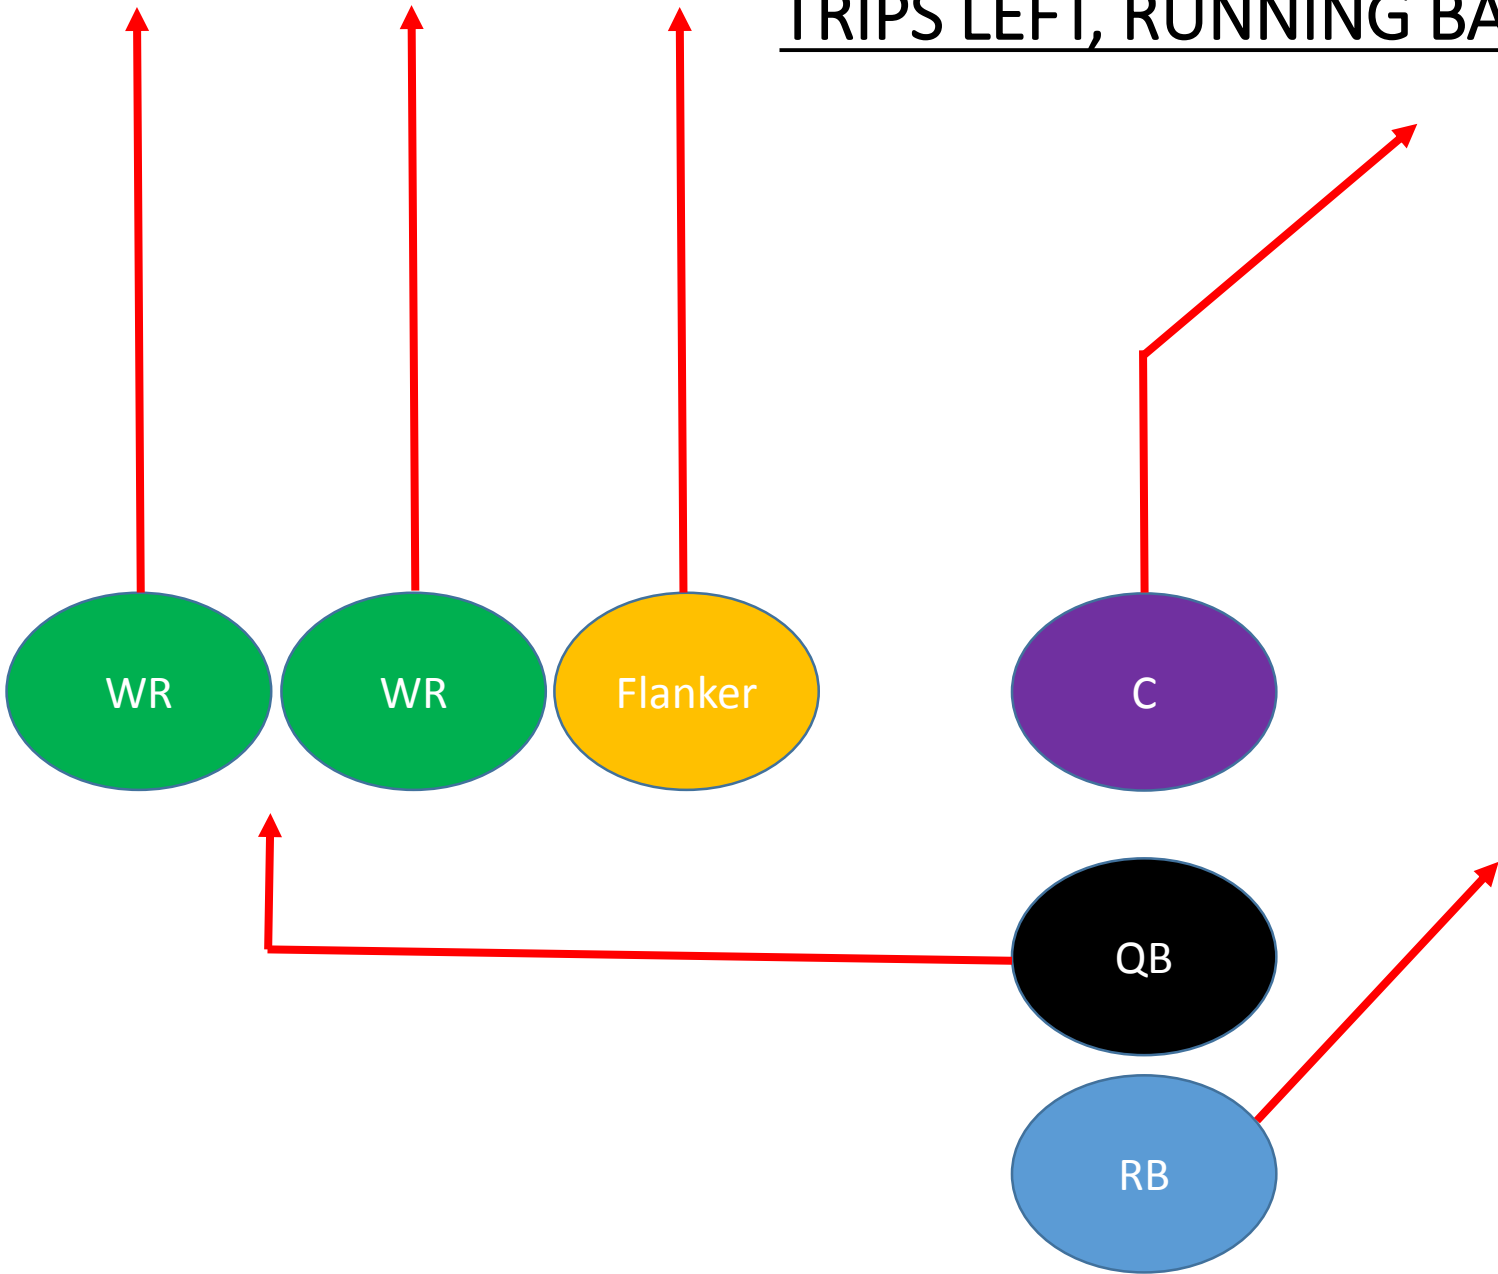

TRIPS RIGHT, ALL SLANT

TRIPS LEFT, ALL SLANT

	Pre-Snap Motion
	Player Route
	Ball is in air for pitch

TRIPS RIGHT, ALL CURL

TWINS LEFT, ALL CURL

	Pre-Snap Motion
	Player Route
	Ball is in air for pitch

TRIPS LEFT, ALL CURL

TWINS LEFT, ALL GO

	Pre-Snap Motion
	Player Route
	Ball is in air for pitch

TRIPS RIGHT, ALL SLANT

TRIPS LEFT, ALL SLANT

	Pre-Snap Motion
	Player Route
	Ball is in air for pitch

TRIPS RIGHT, ALL CURL

TRIPS LEFT, ALL CURL

TRIPS RIGHT, FLANKER POST

TRIPS LEFT, FLANKER POST

	Pre-Snap Motion
	Player Route
	Ball is in air for pitch

TRIPS RIGHT, FLANKER DIG

TRIPS LEFT, FLANKER DIG

TRIPS RIGHT, WIDE RECEIVER RUB

TRIPS RIGHT, ALL GO

TRIPS LEFT, RUNNING BACK PASS

	Pre-Snap Motion
	Player Route
	Ball is in air for pitch

TRIPS LEFT, JET SWEEP PASS

TWINS LEFT, SLANT RUB

	Pre-Snap Motion
	Player Route
	Ball is in air for pitch

TRIPS RIGHT, WR CURL 'N GO