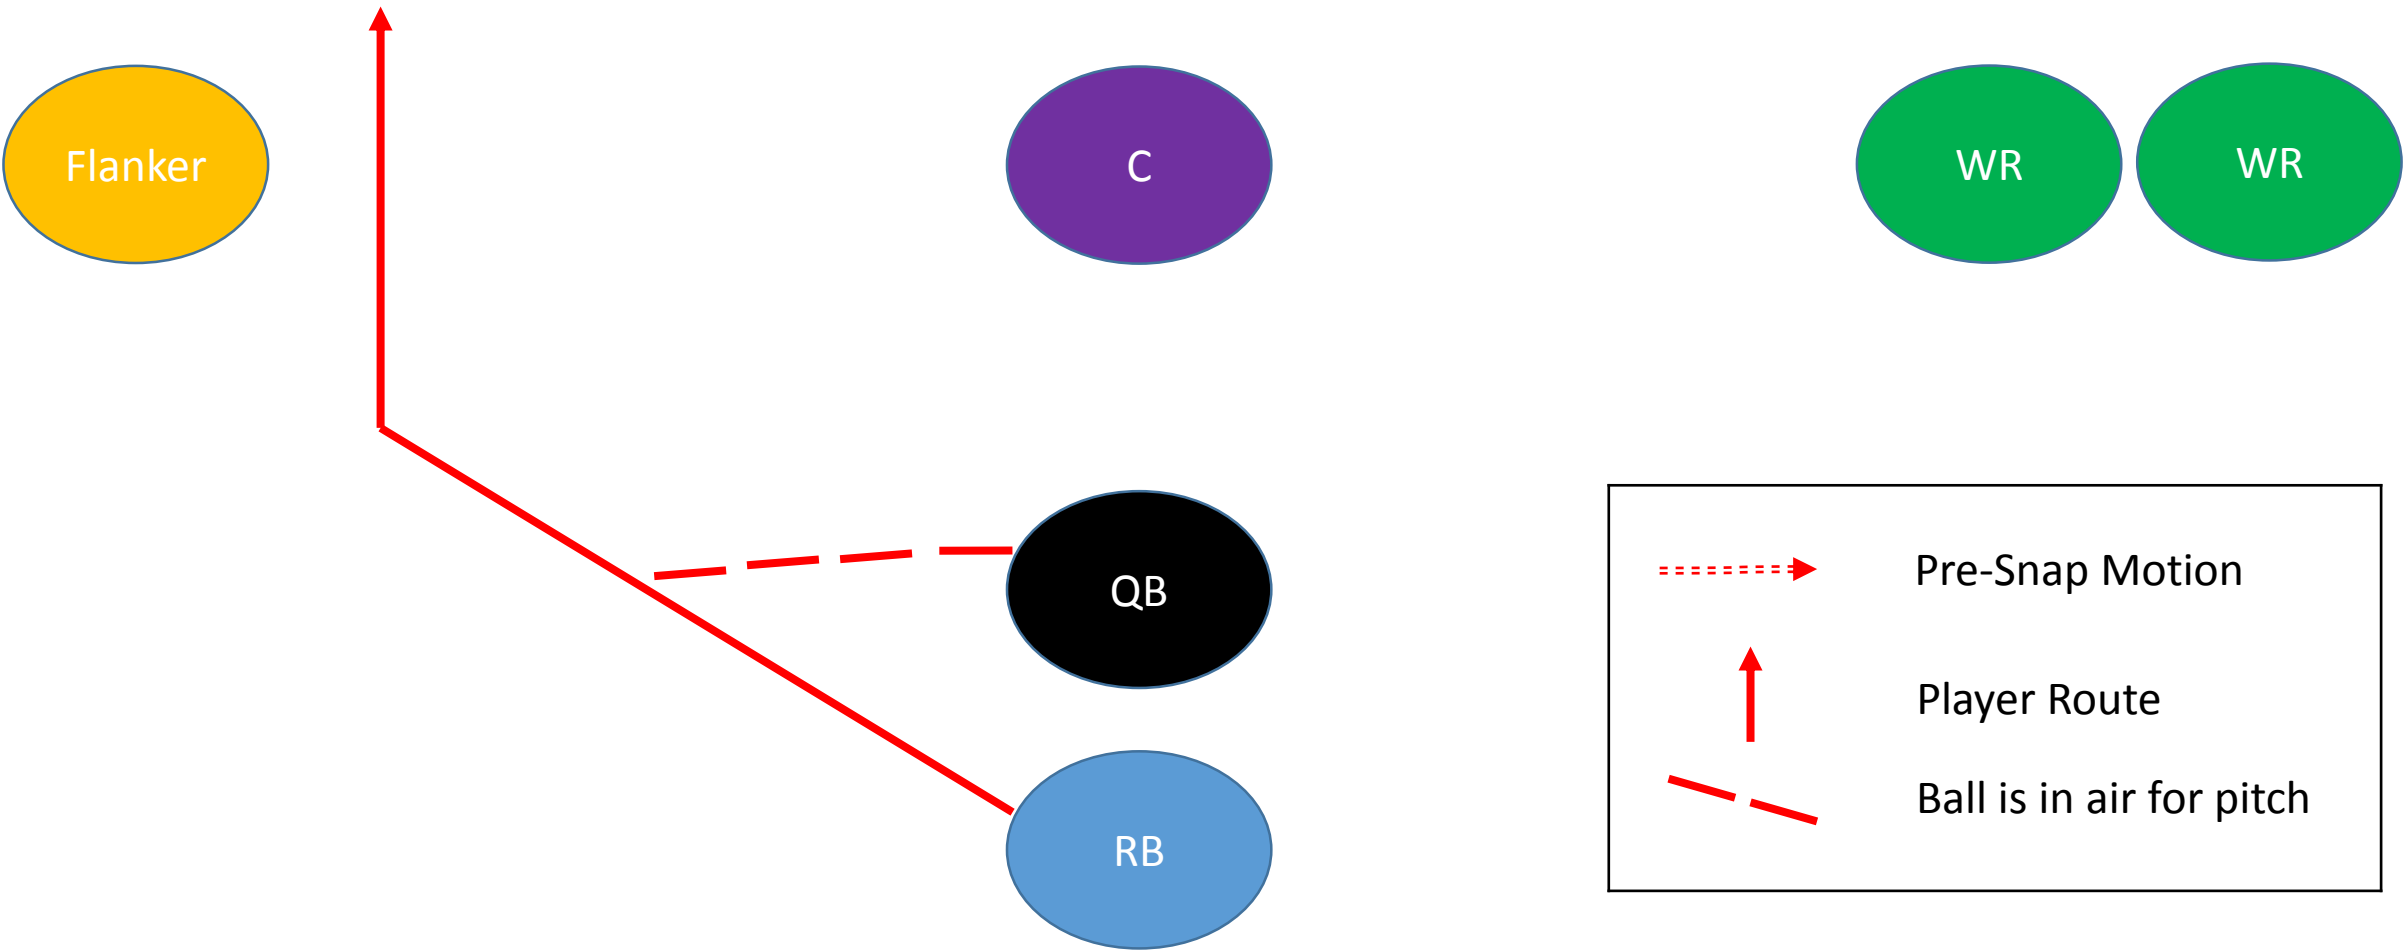

RFYFA
PLAYBOOK
3rd/4th Grade

Playbook Overview

Trips Formation

- Trips means there are two Wide Receivers together on one side of the Center, and the Flanker will line up next to the Wide Receivers nearest to the Center
- The Running Back will line up directly behind the Quarterback
- QB will be in shotgun formation
- On running plays all other players should run a “Go” route or “run off” the defenders in their part of the field

Twins Formation

- Twins means two Wide Receivers will line up together on one side of the Center
- The Flanker will be alone on the opposite side of the Center
- The Running Back will line up directly behind the Quarterback
- QB will be in shotgun formation
- On running plays all other players should run a “Go” route or “run off” the defenders in their part of the field

3rd/4th Grade Route Tree

TWINS LEFT, SWEEP LEFT

TWINS RIGHT, SWEEP LEFT

	Pre-Snap Motion
	Player Route
	Ball is in air for pitch

TWINS RIGHT, PITCH LEFT

TRIPS RIGHT, SWEEP LEFT

TRIPS LEFT, SWEEP LEFT

	Pre-Snap Motion
	Player Route
	Ball is in air for pitch

TRIPS RIGHT, PITCH LEFT

TWINS RIGHT, WR END AROUND

TWINS RIGHT, WR JET SWEEP

TWINS LEFT, FLANKER JET SWEEP

TRIPS RIGHT, WR END AROUND

	Pre-Snap Motion
	Player Route
	Ball is in air for pitch

TRIPS RIGHT, OUTSIDE WR JET SWEEP