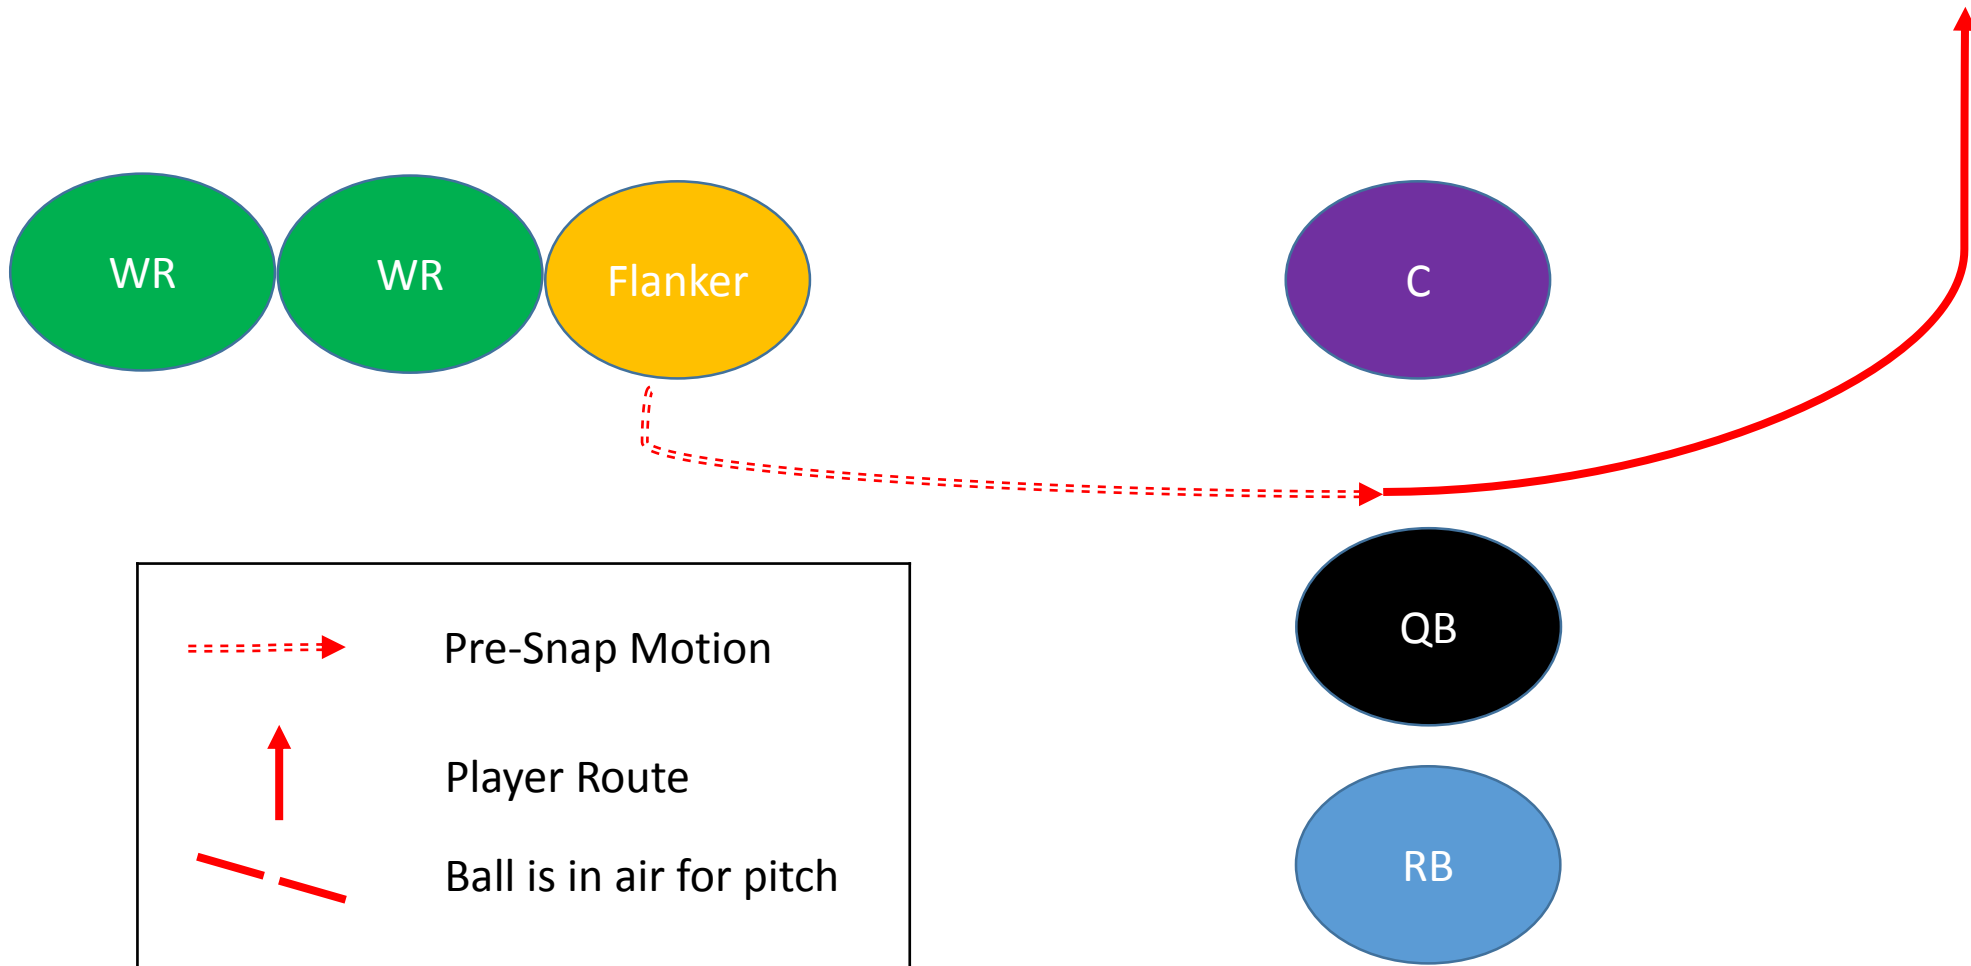

Twins Formation

- Twins means two Wide Receivers will line up together on one side of the Center
- The Flanker will be alone on the opposite side of the Center
- The Running Back will line up directly behind the Quarterback
- QB will be in shotgun formation
- On running plays all other players should run a “Go” route or “run off” the defenders in their part of the field

TRIPS RIGHT, FLANKER JET SWEEP

TRIPS RIGHT, FLANKER END AROUND

	Pre-Snap Motion
	Player Route
	Ball is in air for pitch

TWINS LEFT, SWEEP RIGHT

	Pre-Snap Motion
	Player Route
	Ball is in air for pitch

TWINS LEFT, PITCH RIGHT

TWINS RIGHT, SWEEP RIGHT

TWINS RIGHT, PITCH RIGHT

TRIPS LEFT, SWEEP RIGHT

TRIPS LEFT, PITCH RIGHT

TRIPS LEFT, OUTSIDE WR JET SWEEP

TRIPS LEFT, FLANKER JET SWEEP

TRIPS LEFT, FLANKER END AROUND

TRIPS LEFT, OUTSIDE WR END AROUND

	Pre-Snap Motion
	Player Route
	Ball is in air for pitch

TRIPS RIGHT, SWEEP RIGHT

TWINS LEFT, WR REVERSE

TRIPS LEFT, WR REVERSE

TWINS LEFT, OUTSIDE WR JET SWEEP

TWINS LEFT, INSIDE WR JET SWEEP

TWINS RIGHT, ALL SLANT