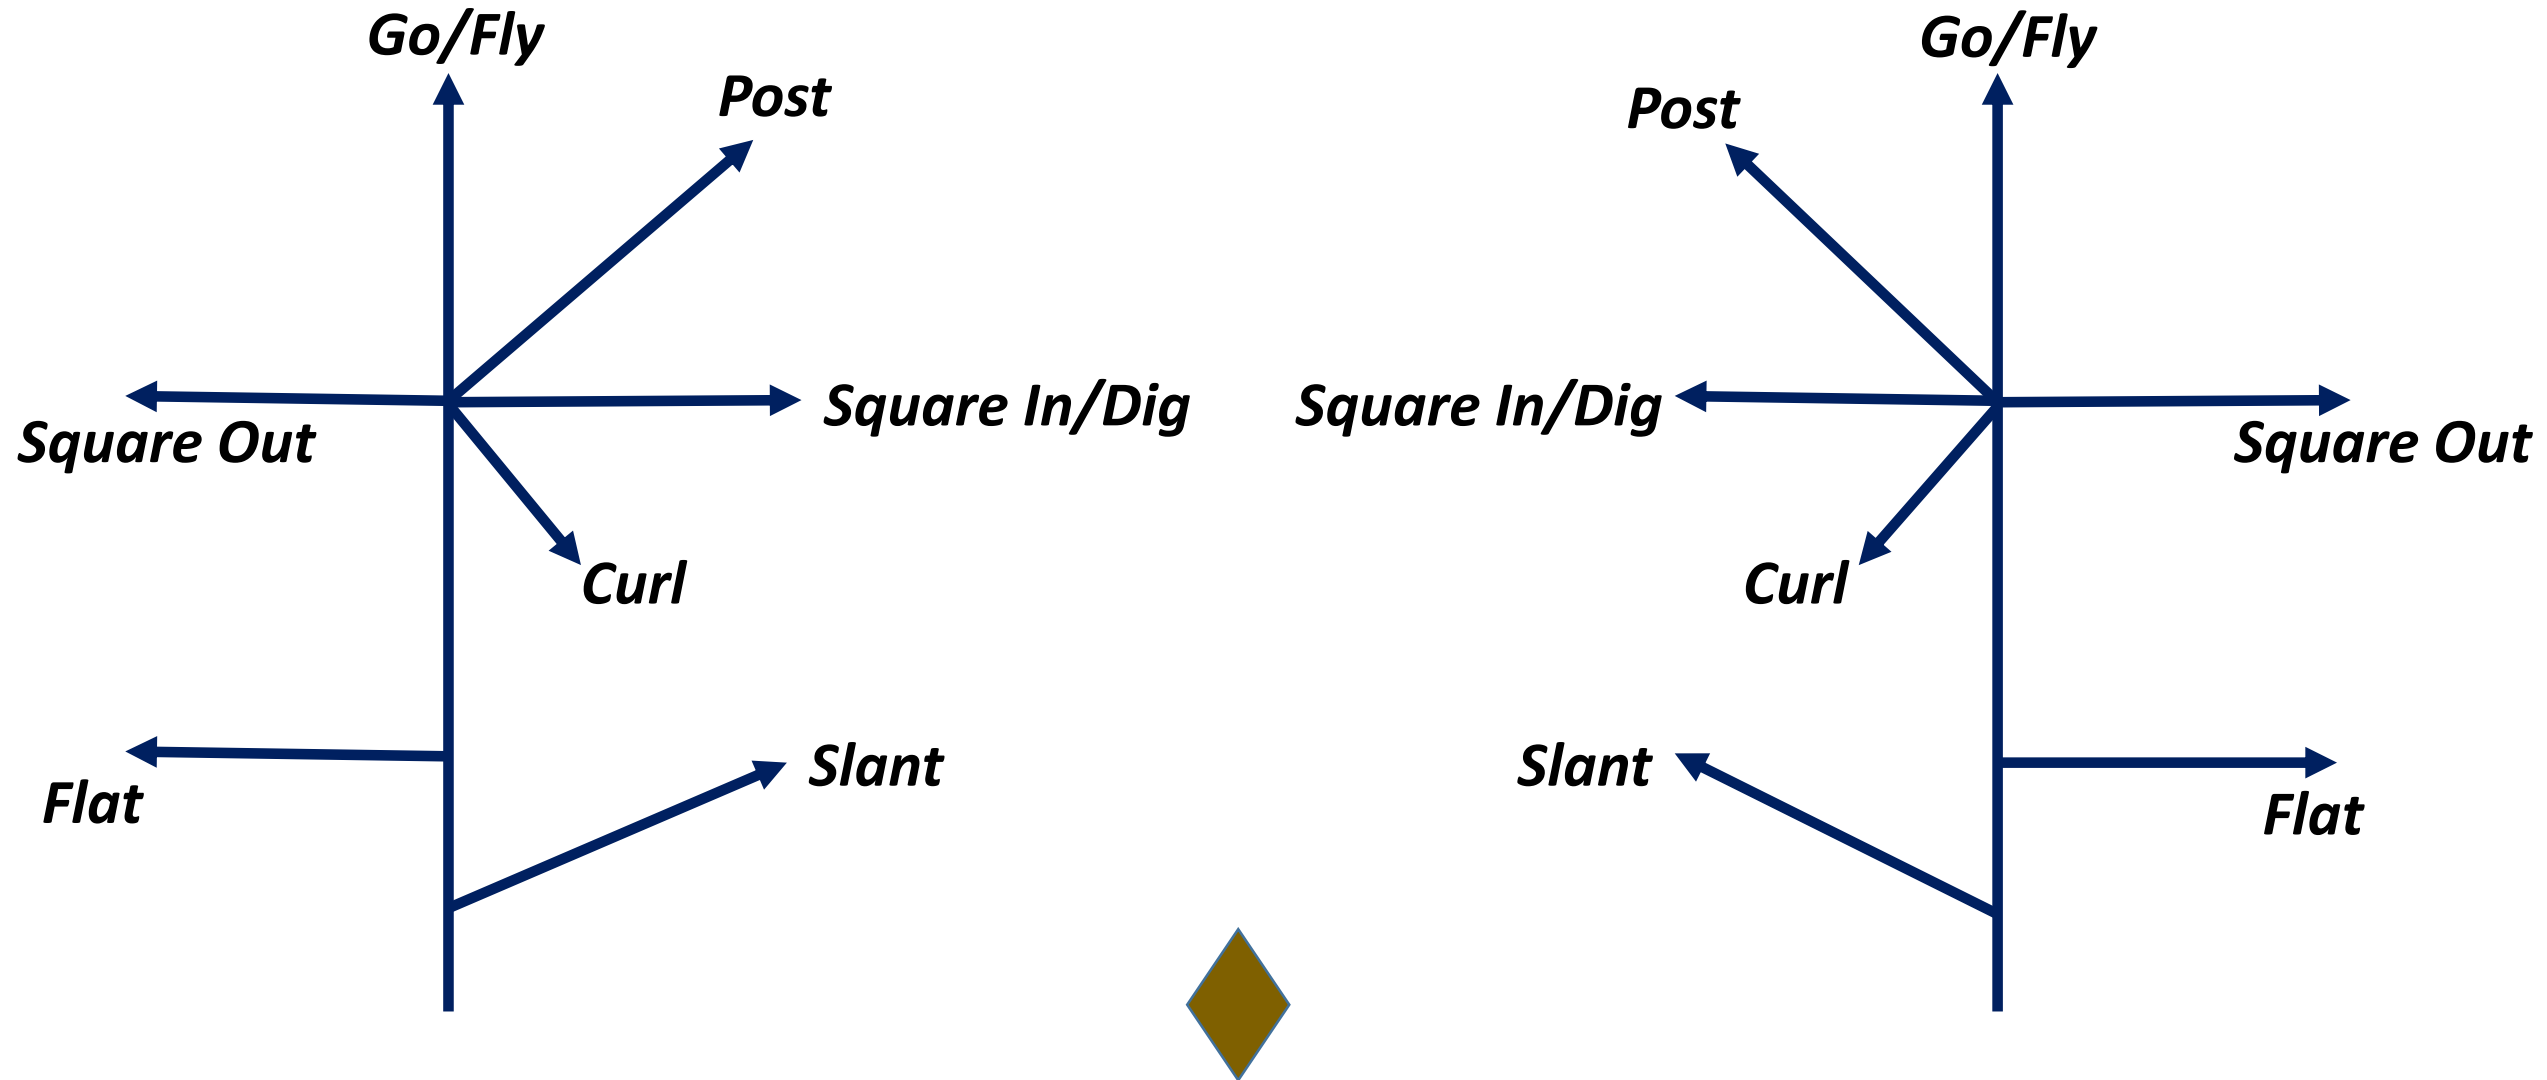

RFYFA
PLAYBOOK
3rd/4th Grade

Playbook Overview

Trips Formation

- Trips means there are two Wide Receivers together on one side of the Center, and the Flanker will line up next to the Wide Receivers nearest to the Center
- The Running Back will line up directly behind the Quarterback
- QB will be in shotgun formation
- On running plays all other players should run a “Go” route or “run off” the defenders in their part of the field

Twins Formation

- Twins means two Wide Receivers will line up together on one side of the Center
- The Flanker will be alone on the opposite side of the Center
- The Running Back will line up directly behind the Quarterback
- QB will be in shotgun formation
- On running plays all other players should run a “Go” route or “run off” the defenders in their part of the field

3rd/4th Grade Route Tree

TWINS LEFT, SWEEP LEFT

TWINS RIGHT, SWEEP LEFT

	Pre-Snap Motion
	Player Route
	Ball is in air for pitch

TWINS RIGHT, PITCH LEFT

TRIPS RIGHT, SWEEP LEFT

TRIPS LEFT, SWEEP LEFT

	Pre-Snap Motion
	Player Route
	Ball is in air for pitch

TRIPS RIGHT, PITCH LEFT

TWINS RIGHT, WR END AROUND

TWINS RIGHT, WR JET SWEEP

TWINS LEFT, FLANKER JET SWEEP

TRIPS RIGHT, WR END AROUND

	Pre-Snap Motion
	Player Route
	Ball is in air for pitch

TRIPS RIGHT, OUTSIDE WR JET SWEEP