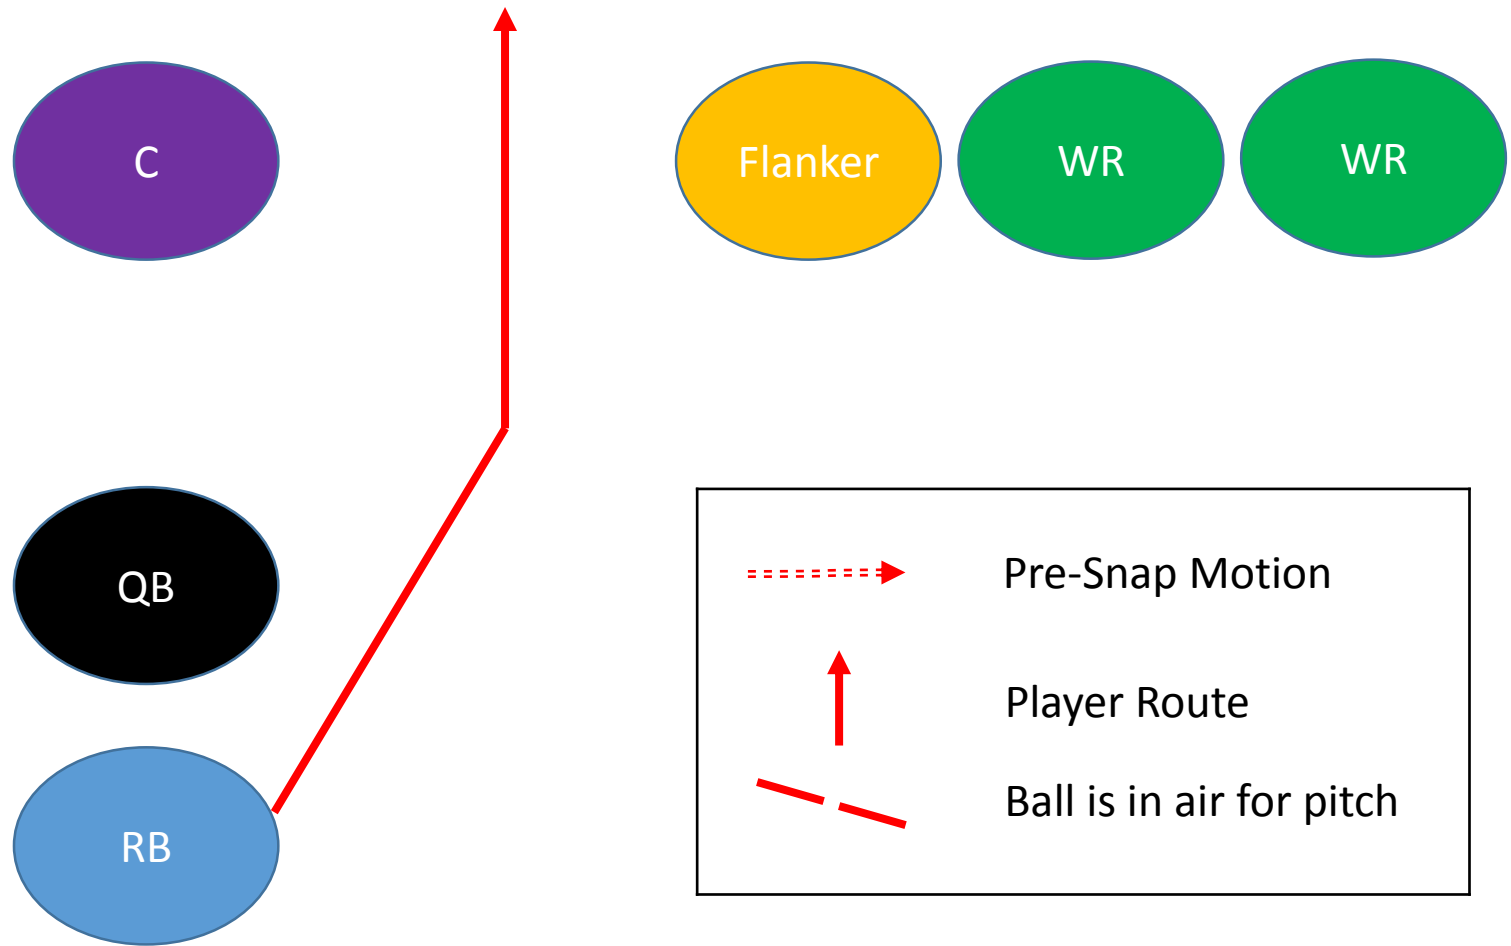

Twins Formation

- Twins means two Wide Receivers will line up together on one side of the Center
- The Flanker will be alone on the opposite side of the Center
- The Running Back will line up directly behind the Quarterback
- QB will be in shotgun formation
- On running plays all other players should run a “Go” route or “run off” the defenders in their part of the field

TRIPS RIGHT, FLANKER JET SWEEP

TRIPS RIGHT, FLANKER END AROUND

	Pre-Snap Motion
	Player Route
	Ball is in air for pitch

TWINS LEFT, SWEEP RIGHT

	Pre-Snap Motion
	Player Route
	Ball is in air for pitch

TWINS LEFT, PITCH RIGHT

TWINS RIGHT, SWEEP RIGHT

TWINS RIGHT, PITCH RIGHT

TRIPS LEFT, SWEEP RIGHT

TRIPS LEFT, PITCH RIGHT

TRIPS LEFT, OUTSIDE WR JET SWEEP

TRIPS LEFT, FLANKER JET SWEEP

TRIPS LEFT, FLANKER END AROUND

TRIPS LEFT, OUTSIDE WR END AROUND

	Pre-Snap Motion
	Player Route
	Ball is in air for pitch

TRIPS RIGHT, SWEEP RIGHT

TWINS LEFT, WR REVERSE

TRIPS LEFT, WR REVERSE

TWINS LEFT, OUTSIDE WR JET SWEEP

TWINS LEFT, INSIDE WR JET SWEEP

TWINS RIGHT, ALL SLANT