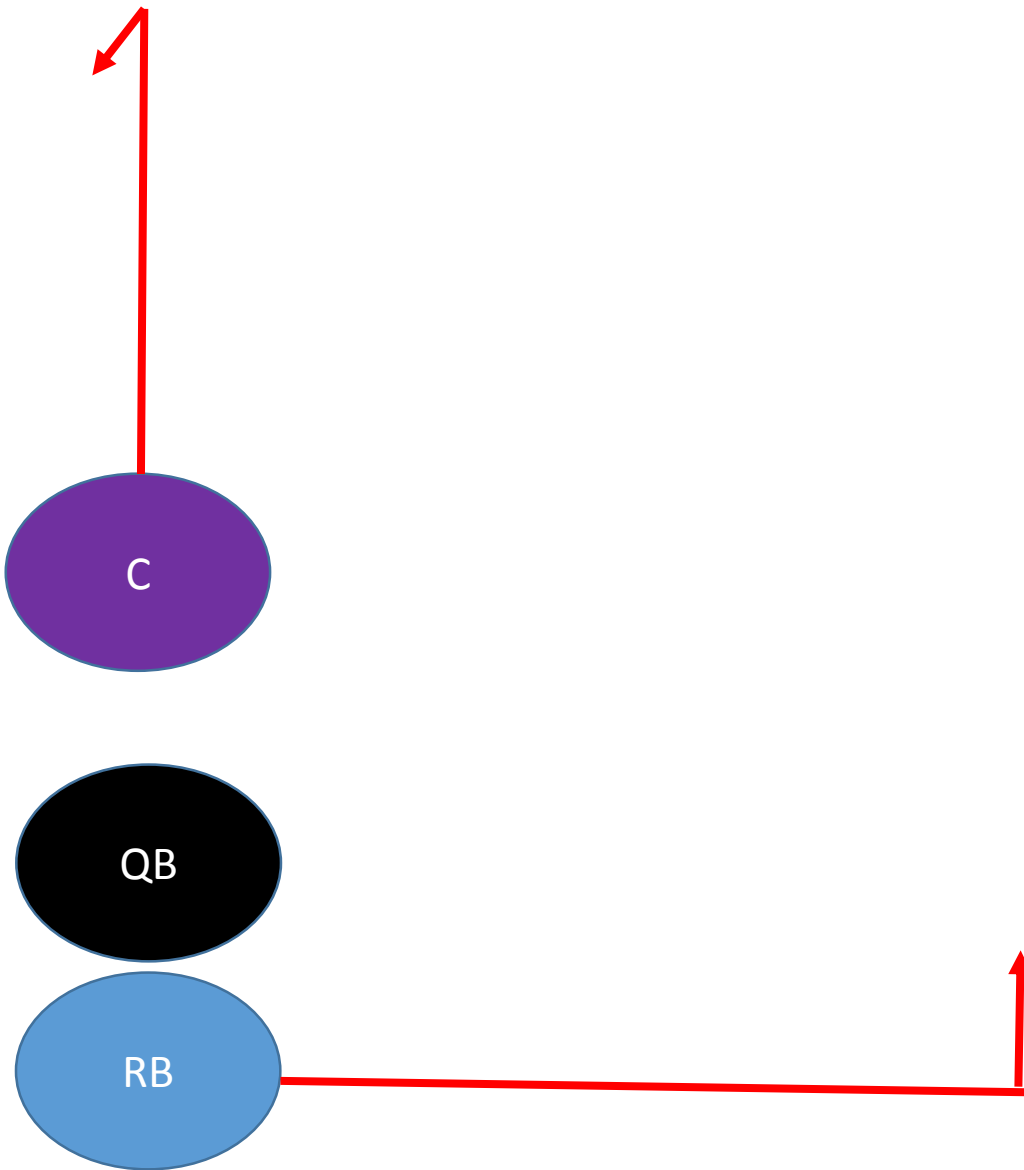

Twins Formation

- Twins means two Wide Receivers will line up together on one side of the Center
- The Flanker will be alone on the opposite side of the Center
- The Running Back will line up directly behind the Quarterback
- QB will be in shotgun formation
- On running plays all other players should run a “Go” route or “run off” the defenders in their part of the field

TRIPS RIGHT, ALL SLANT

TRIPS LEFT, ALL SLANT

	Pre-Snap Motion
	Player Route
	Ball is in air for pitch

TRIPS RIGHT, ALL CURL

TWINS LEFT, ALL CURL

	Pre-Snap Motion
	Player Route
	Ball is in air for pitch

TRIPS LEFT, ALL CURL

	Pre-Snap Motion
	Player Route
	Ball is in air for pitch

TWINS RIGHT, FLANKER POST

TWINS RIGHT, FLANKER POST

TWINS RIGHT, WIDE RECEIVER RUB

TWINS LEFT, WIDE RECEIVER RUB

TWINS RIGHT, ALL GO

	Pre-Snap Motion
	Player Route
	Ball is in air for pitch

TWINS LEFT, ALL GO

	Pre-Snap Motion
	Player Route
	Ball is in air for pitch

TRIPS RIGHT, ALL SLANT

TRIPS LEFT, ALL SLANT

	Pre-Snap Motion
	Player Route
	Ball is in air for pitch

TRIPS RIGHT, ALL CURL

TRIPS LEFT, ALL CURL