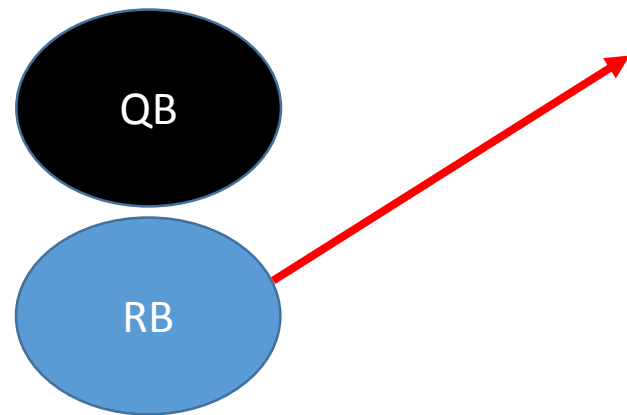

TRIPS LEFT, RUNNING BACK PASS

	Pre-Snap Motion
	Player Route
	Ball is in air for pitch

TRIPS LEFT, JET SWEEP PASS

TWINS LEFT, SLANT RUB

	Pre-Snap Motion
	Player Route
	Ball is in air for pitch

TRIPS RIGHT, WR CURL 'N GO

	Pre-Snap Motion
	Player Route
	Ball is in air for pitch

TRIPS LEFT, WR CURL 'N GO

	Pre-Snap Motion
	Player Route
	Ball is in air for pitch

TWINS RIGHT, RUNNING BACK PASS

	Pre-Snap Motion
	Player Route
	Ball is in air for pitch