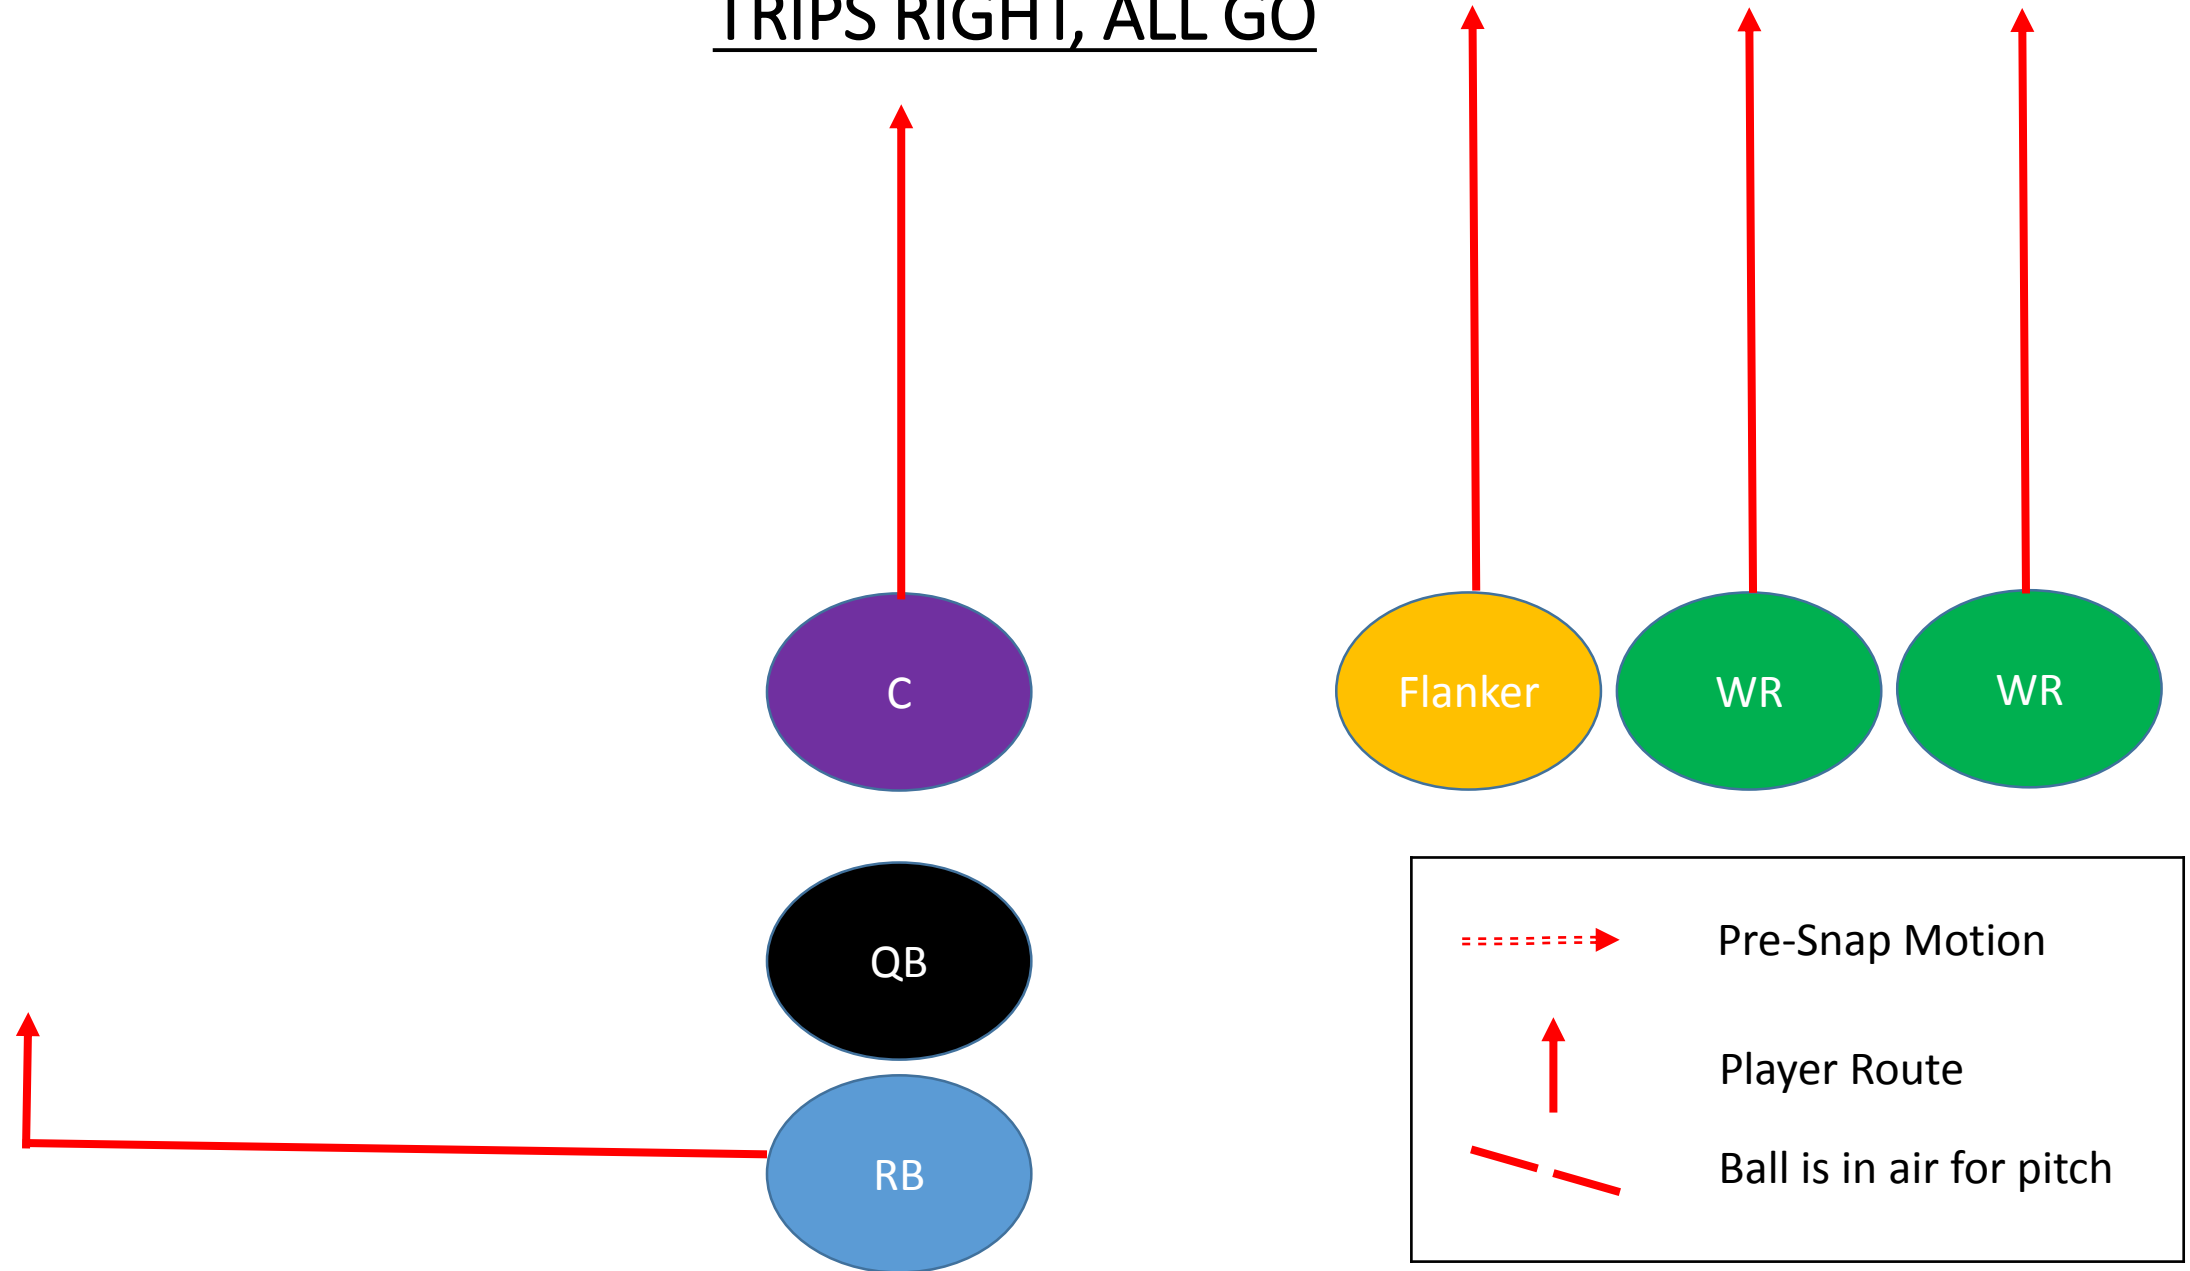

TRIPS RIGHT, ALL SLANT

TRIPS LEFT, ALL SLANT

	Pre-Snap Motion
	Player Route
	Ball is in air for pitch

TRIPS RIGHT, ALL CURL

TWINS LEFT, ALL CURL

	Pre-Snap Motion
	Player Route
	Ball is in air for pitch

TRIPS LEFT, ALL CURL

TWINS LEFT, ALL GO

	Pre-Snap Motion
	Player Route
	Ball is in air for pitch

TRIPS RIGHT, ALL SLANT

TRIPS LEFT, ALL SLANT

	Pre-Snap Motion
	Player Route
	Ball is in air for pitch

TRIPS RIGHT, ALL CURL

TRIPS LEFT, ALL CURL

TRIPS RIGHT, FLANKER POST

TRIPS LEFT, FLANKER POST

	Pre-Snap Motion
	Player Route
	Ball is in air for pitch

TRIPS RIGHT, FLANKER DIG

TRIPS LEFT, FLANKER DIG

TRIPS RIGHT, WIDE RECEIVER RUB

TRIPS RIGHT, ALL GO

TRIPS LEFT, RUNNING BACK PASS

	Pre-Snap Motion
	Player Route
	Ball is in air for pitch

TRIPS LEFT, JET SWEEP PASS

TWINS LEFT, SLANT RUB

	Pre-Snap Motion
	Player Route
	Ball is in air for pitch

TRIPS RIGHT, WR CURL 'N GO