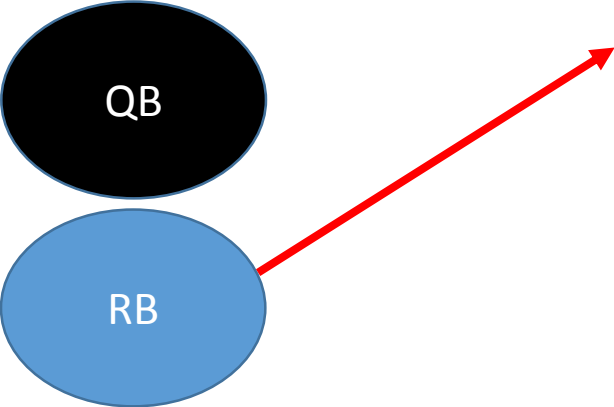

TRIPS LEFT, RUNNING BACK PASS

	Pre-Snap Motion
	Player Route
	Ball is in air for pitch

TRIPS LEFT, JET SWEEP PASS

TWINS LEFT, SLANT RUB

	Pre-Snap Motion
	Player Route
	Ball is in air for pitch

TRIPS RIGHT, WR CURL 'N GO

	Pre-Snap Motion
	Player Route
	Ball is in air for pitch

TRIPS LEFT, WR CURL 'N GO

	Pre-Snap Motion
	Player Route
	Ball is in air for pitch

TWINS RIGHT, RUNNING BACK PASS

	Pre-Snap Motion
	Player Route
	Ball is in air for pitch