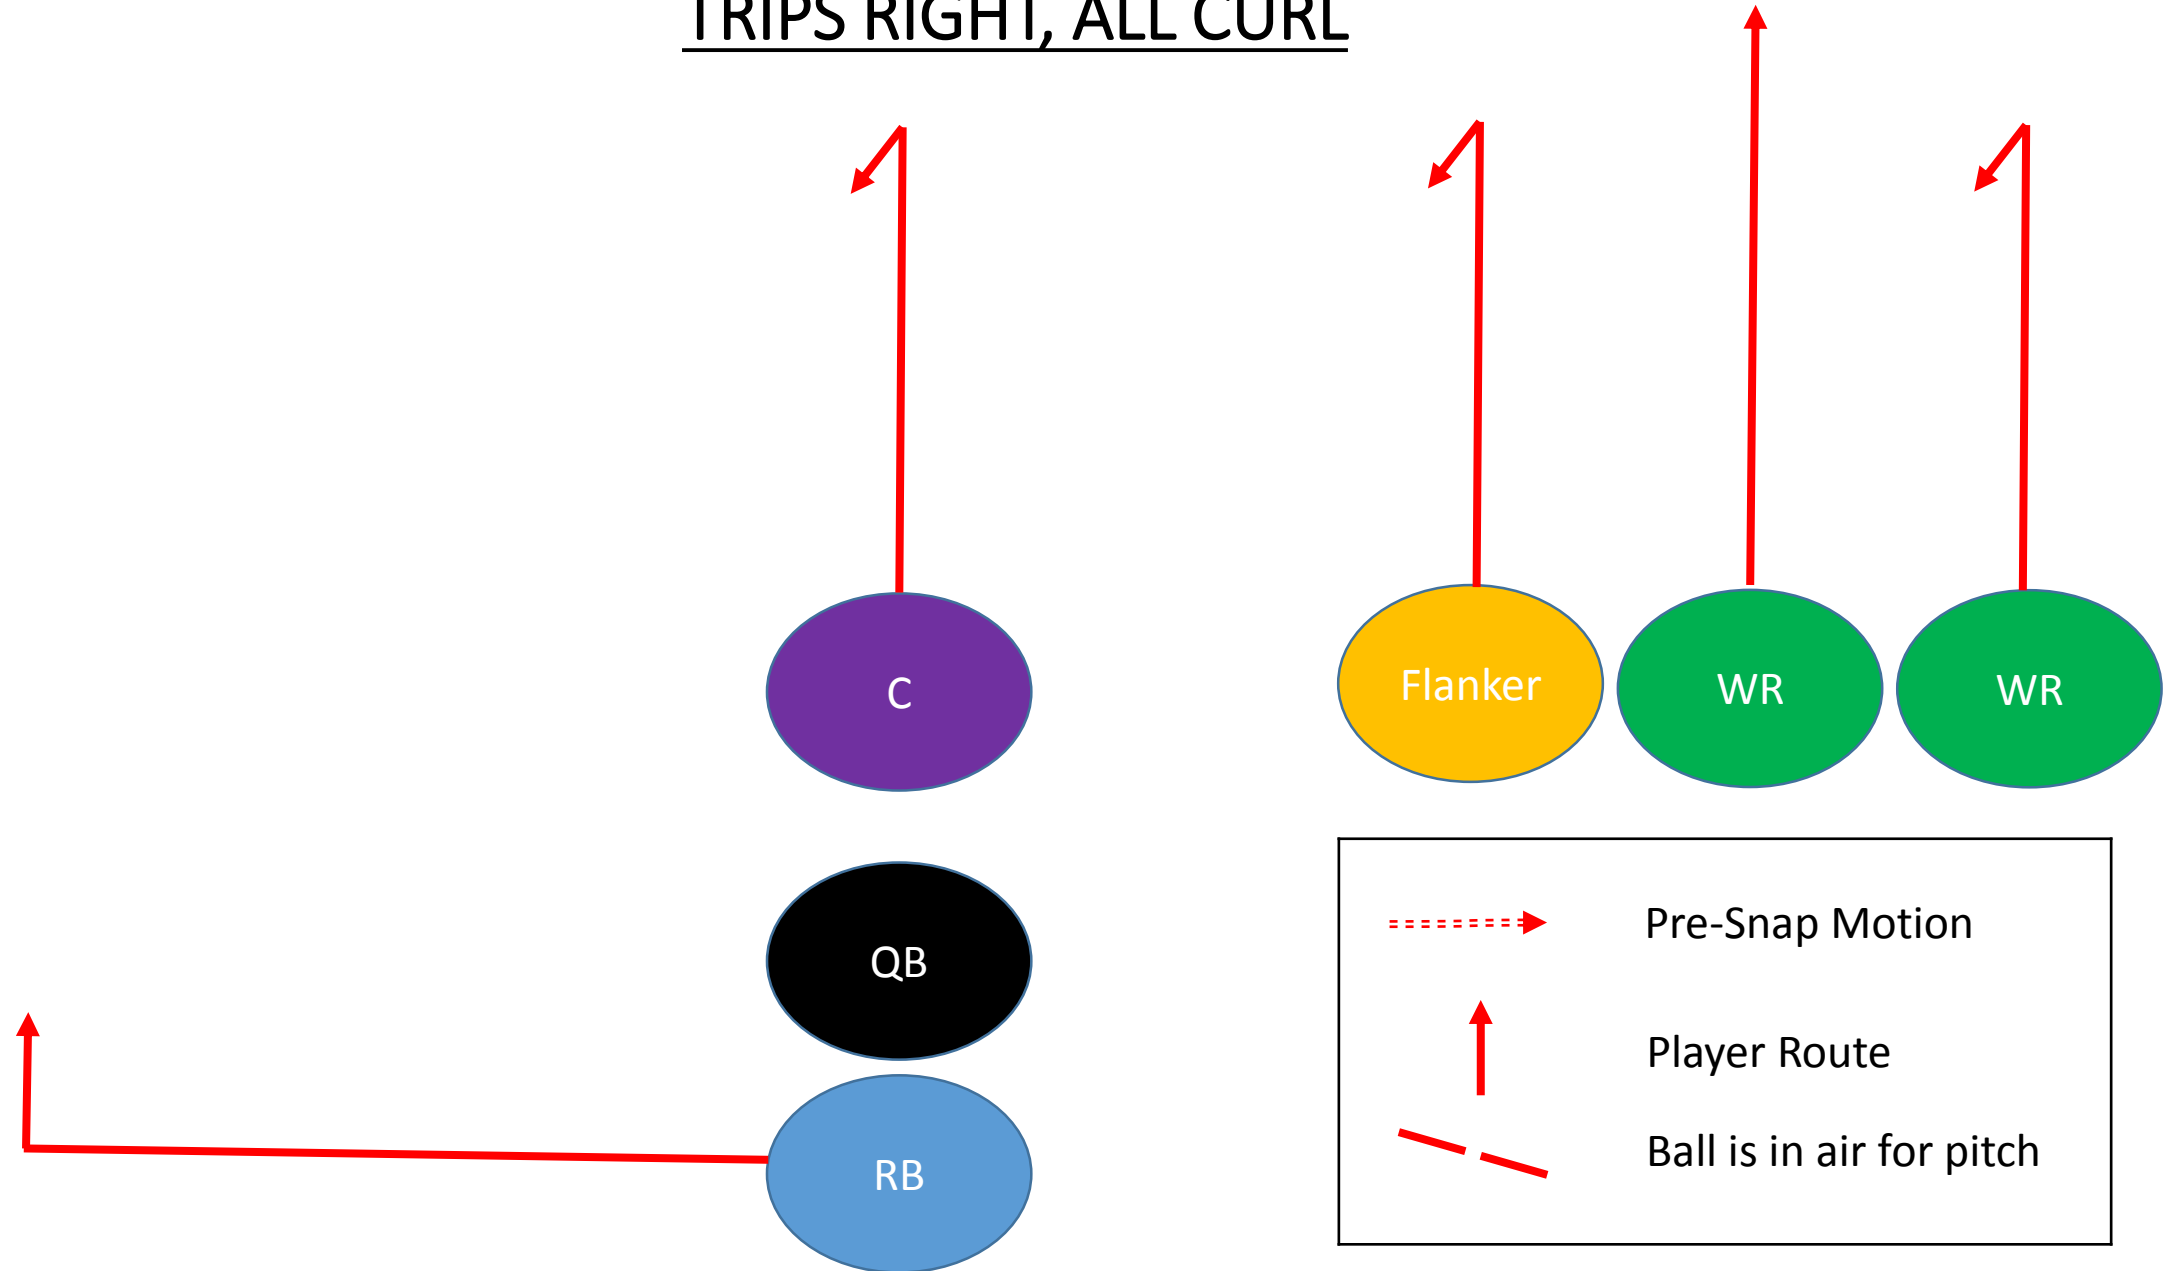

Twins Formation

- Twins means two Wide Receivers will line up together on one side of the Center
- The Flanker will be alone on the opposite side of the Center
- The Running Back will line up directly behind the Quarterback
- QB will be in shotgun formation
- On running plays all other players should run a “Go” route or “run off” the defenders in their part of the field

	Pre-Snap Motion
	Player Route
	Ball is in air for pitch

TRIPS RIGHT, SWEEP RIGHT

TWINS LEFT, WR REVERSE

TRIPS LEFT, WR REVERSE

TWINS LEFT, OUTSIDE WR JET SWEEP

TWINS LEFT, INSIDE WR JET SWEEP

TWINS RIGHT, ALL SLANT

TRIPS RIGHT, ALL SLANT

TRIPS LEFT, ALL SLANT

	Pre-Snap Motion
	Player Route
	Ball is in air for pitch

TRIPS RIGHT, ALL CURL

TWINS LEFT, ALL CURL

	Pre-Snap Motion
	Player Route
	Ball is in air for pitch

TRIPS LEFT, ALL CURL

TWINS LEFT, ALL GO

	Pre-Snap Motion
	Player Route
	Ball is in air for pitch

TRIPS RIGHT, ALL SLANT

TRIPS LEFT, ALL SLANT

	Pre-Snap Motion
	Player Route
	Ball is in air for pitch

TRIPS RIGHT, ALL CURL

TRIPS LEFT, ALL CURL