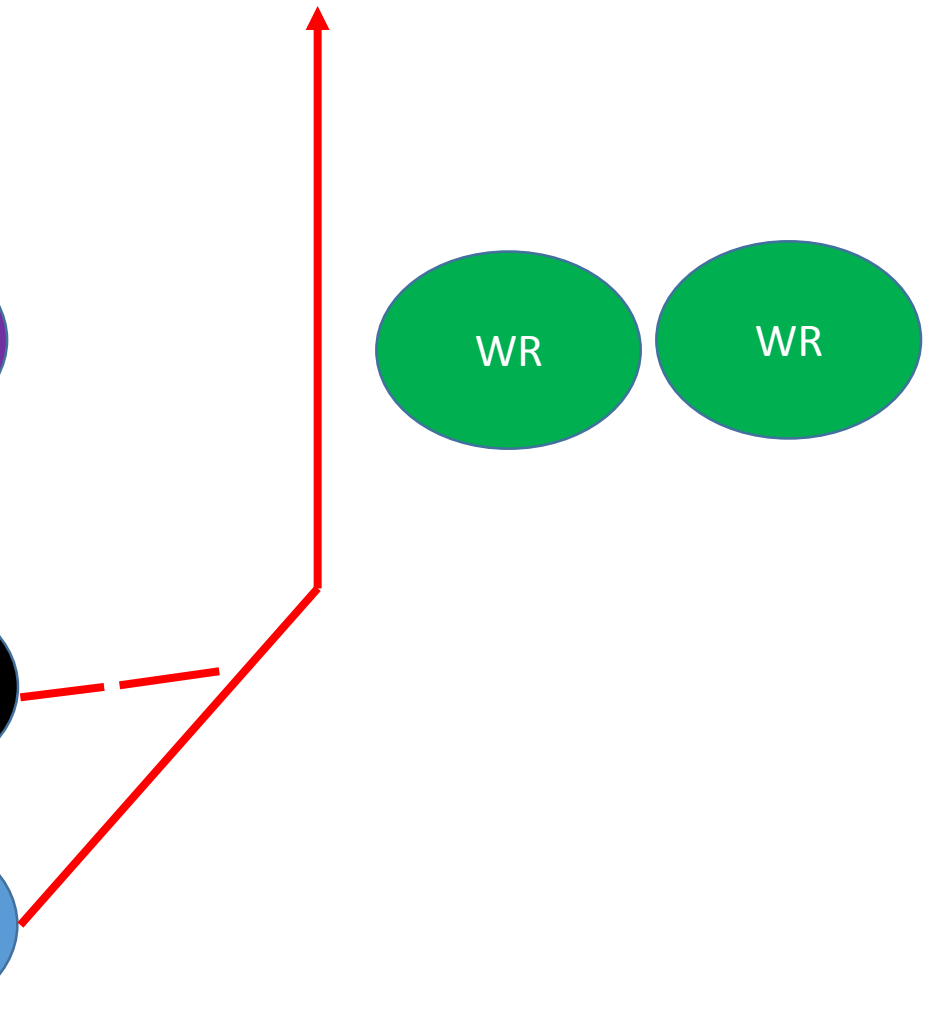

Twins Formation

- Twins means two Wide Receivers will line up together on one side of the Center
- The Flanker will be alone on the opposite side of the Center
- The Running Back will line up directly behind the Quarterback
- QB will be in shotgun formation
- On running plays all other players should run a “Go” route or “run off” the defenders in their part of the field

TRIPS RIGHT, PITCH LEFT

TWINS RIGHT, WR END AROUND

TWINS RIGHT, WR JET SWEEP

TWINS LEFT, FLANKER JET SWEEP

TRIPS RIGHT, WR END AROUND

	Pre-Snap Motion
	Player Route
	Ball is in air for pitch

TRIPS RIGHT, OUTSIDE WR JET SWEEP

TRIPS RIGHT, FLANKER JET SWEEP

TRIPS RIGHT, FLANKER END AROUND

	Pre-Snap Motion
	Player Route
	Ball is in air for pitch

TWINS LEFT, SWEEP RIGHT

	Pre-Snap Motion
	Player Route
	Ball is in air for pitch

TWINS LEFT, PITCH RIGHT

TWINS RIGHT, SWEEP RIGHT

TWINS RIGHT, PITCH RIGHT

TRIPS LEFT, SWEEP RIGHT

TRIPS LEFT, PITCH RIGHT

TRIPS LEFT, OUTSIDE WR JET SWEEP

TRIPS LEFT, FLANKER JET SWEEP

TRIPS LEFT, FLANKER END AROUND

TRIPS LEFT, OUTSIDE WR END AROUND