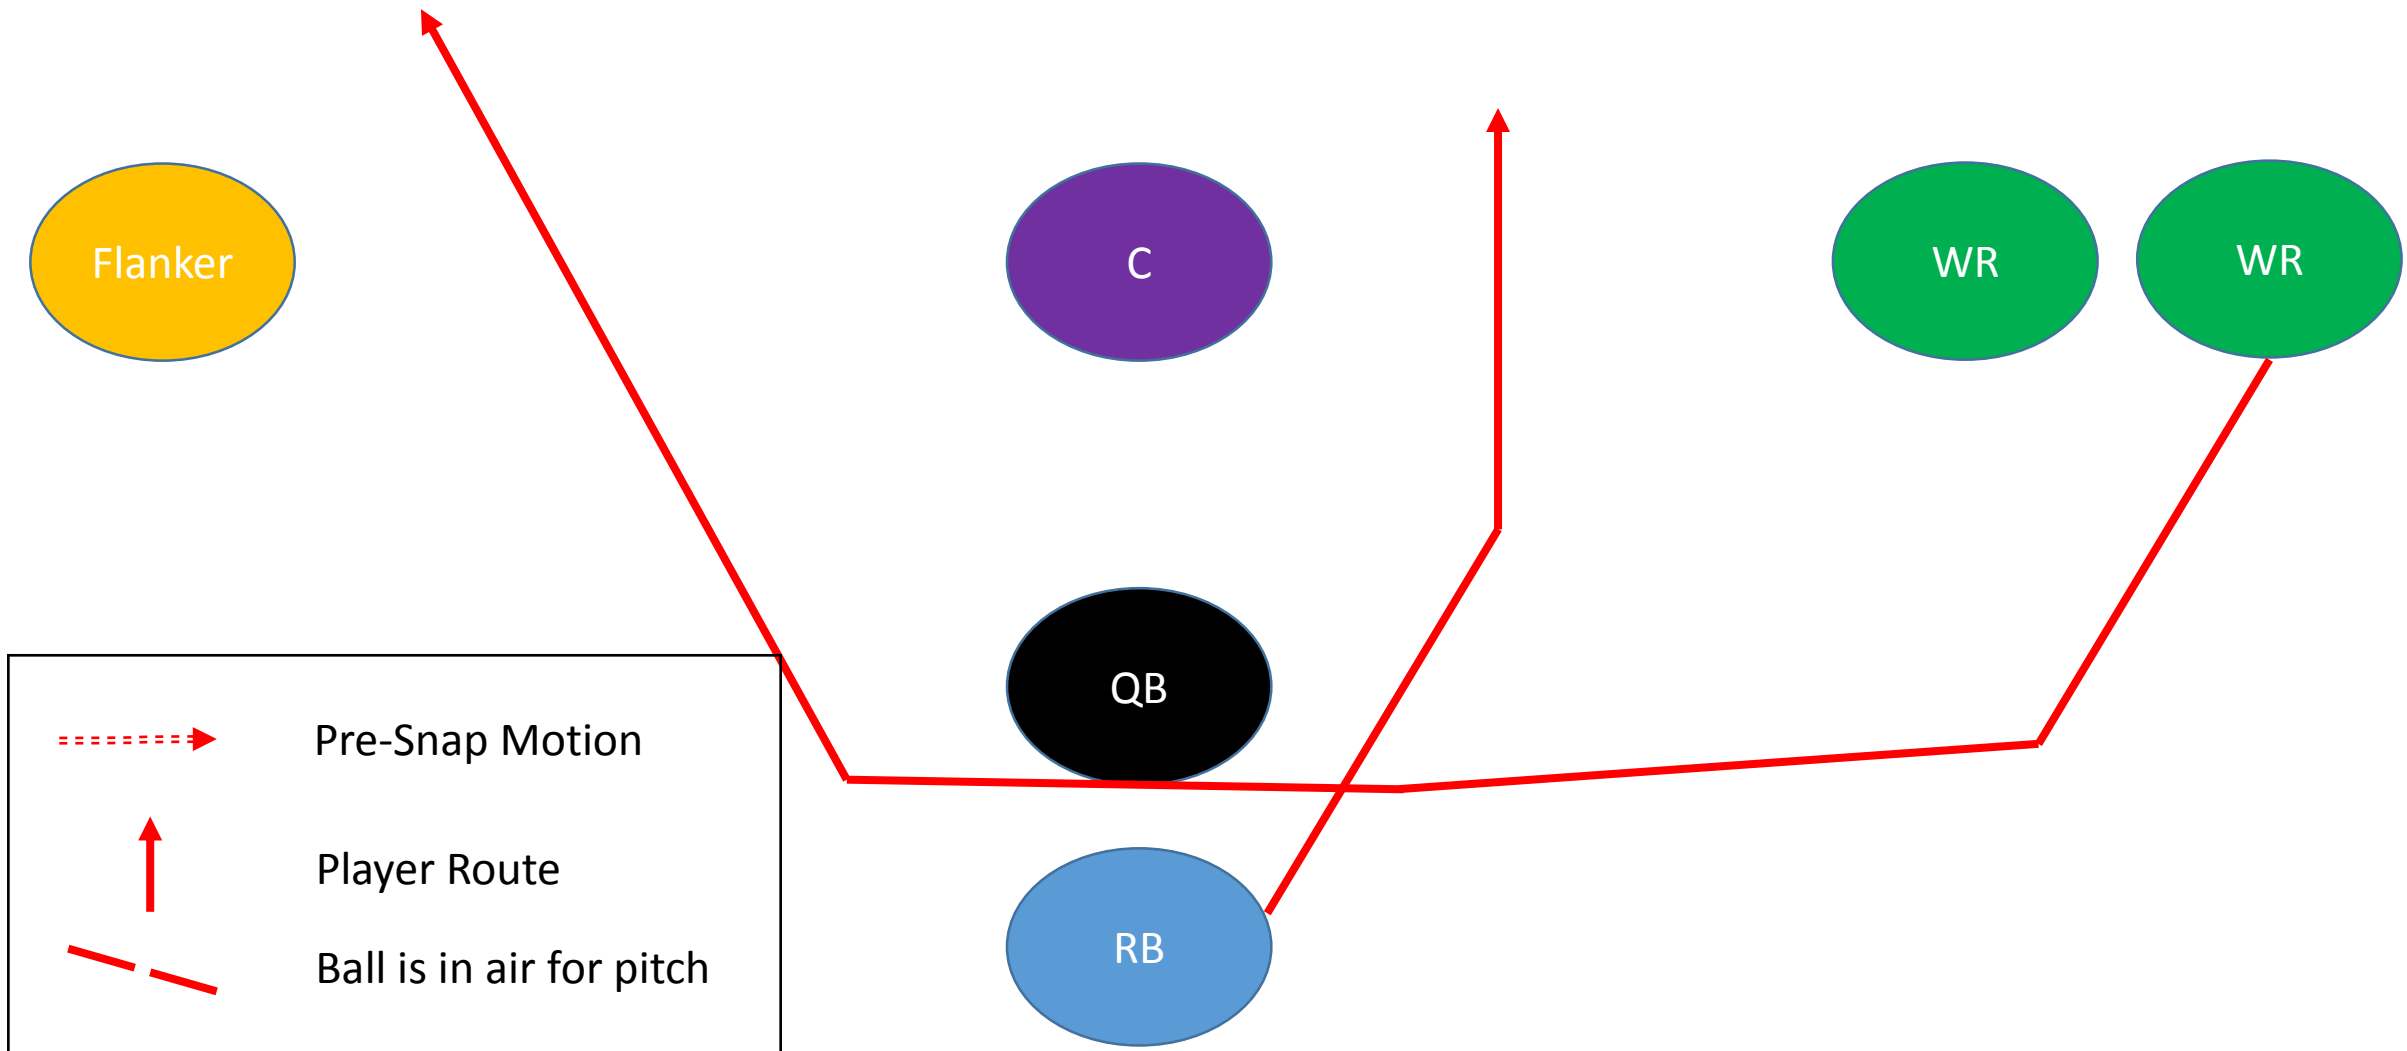

RFYFA
PLAYBOOK
3rd/4th Grade

Playbook Overview

Trips Formation

- Trips means there are two Wide Receivers together on one side of the Center, and the Flanker will line up next to the Wide Receivers nearest to the Center
- The Running Back will line up directly behind the Quarterback
- QB will be in shotgun formation
- On running plays all other players should run a “Go” route or “run off” the defenders in their part of the field

Twins Formation

- Twins means two Wide Receivers will line up together on one side of the Center
- The Flanker will be alone on the opposite side of the Center
- The Running Back will line up directly behind the Quarterback
- QB will be in shotgun formation
- On running plays all other players should run a “Go” route or “run off” the defenders in their part of the field

3rd/4th Grade Route Tree

TWINS LEFT, SWEEP LEFT

TWINS RIGHT, SWEEP LEFT

	Pre-Snap Motion
	Player Route
	Ball is in air for pitch

TWINS RIGHT, PITCH LEFT

TRIPS RIGHT, SWEEP LEFT

TRIPS LEFT, SWEEP LEFT

	Pre-Snap Motion
	Player Route
	Ball is in air for pitch

TRIPS RIGHT, PITCH LEFT

TWINS RIGHT, WR END AROUND

TWINS RIGHT, WR JET SWEEP

TWINS LEFT, FLANKER JET SWEEP

TRIPS RIGHT, WR END AROUND

	Pre-Snap Motion
	Player Route
	Ball is in air for pitch

TRIPS RIGHT, OUTSIDE WR JET SWEEP