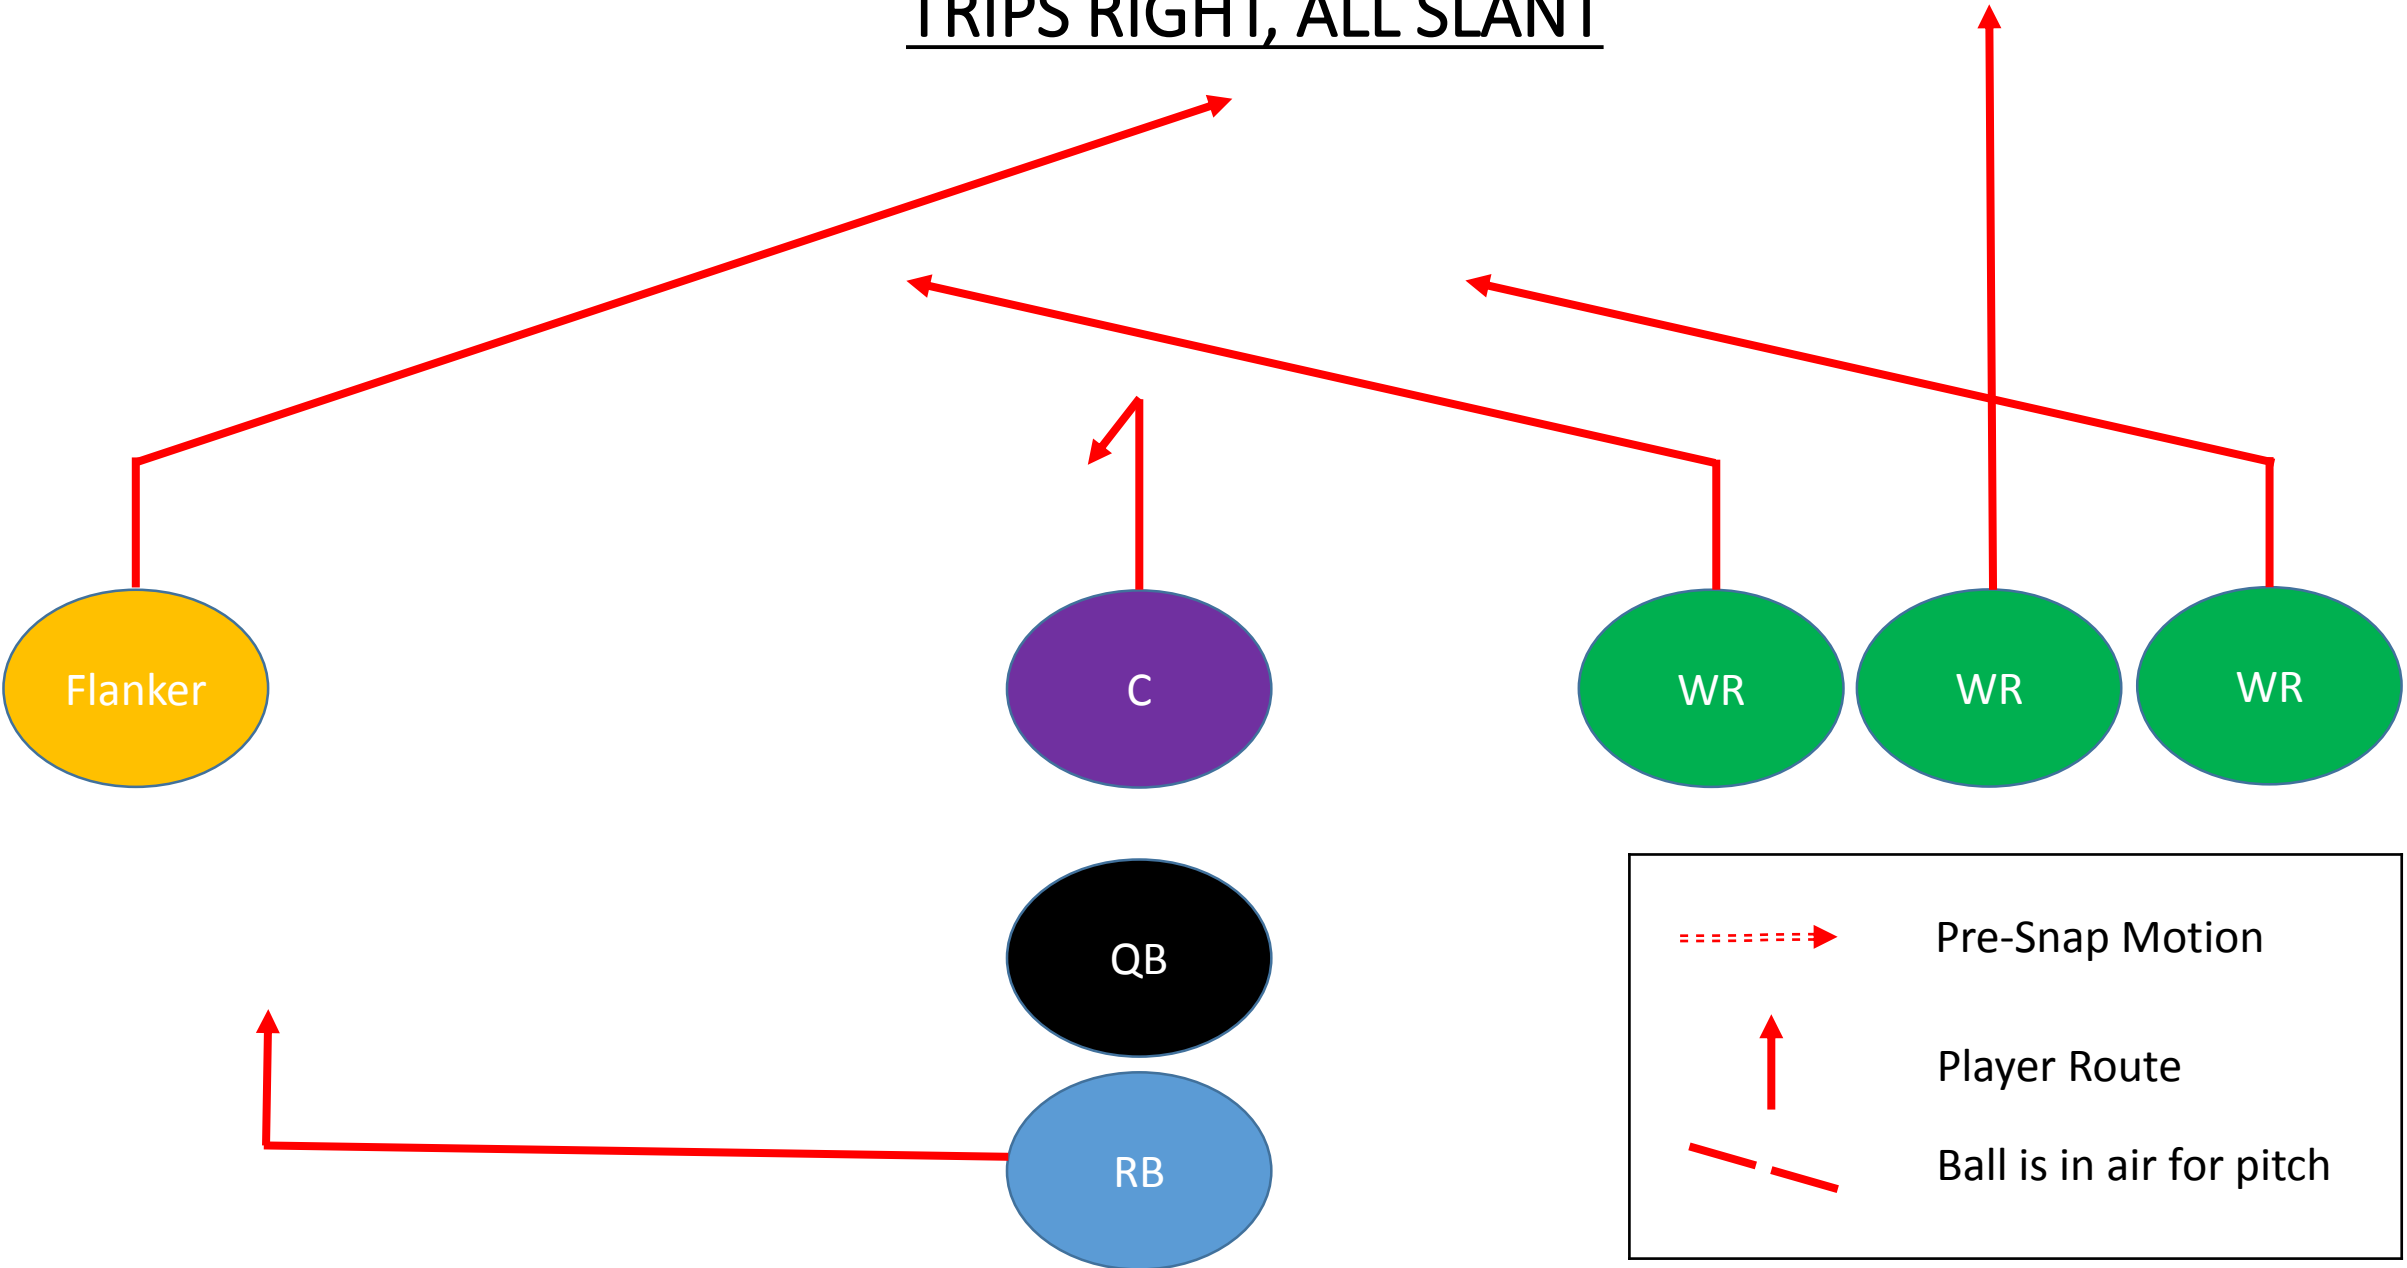

Twins Formation

- Twins means two Wide Receivers will line up together on one side of the Center
- The Flanker will be alone on the opposite side of the Center
- The Running Back will line up directly behind the Quarterback
- QB will be in shotgun formation
- On running plays all other players should run a “Go” route or “run off” the defenders in their part of the field

TRIPS RIGHT, ALL SLANT

TRIPS LEFT, ALL SLANT

	Pre-Snap Motion
	Player Route
	Ball is in air for pitch

TRIPS RIGHT, ALL CURL

TWINS LEFT, ALL CURL

	Pre-Snap Motion
	Player Route
	Ball is in air for pitch

TRIPS LEFT, ALL CURL

	Pre-Snap Motion
	Player Route
	Ball is in air for pitch

TWINS RIGHT, FLANKER POST

TWINS RIGHT, FLANKER POST

TWINS RIGHT, WIDE RECEIVER RUB

TWINS LEFT, WIDE RECEIVER RUB

TWINS RIGHT, ALL GO

	Pre-Snap Motion
	Player Route
	Ball is in air for pitch

TWINS LEFT, ALL GO

	Pre-Snap Motion
	Player Route
	Ball is in air for pitch

TRIPS RIGHT, ALL SLANT

TRIPS LEFT, ALL SLANT

	Pre-Snap Motion
	Player Route
	Ball is in air for pitch

TRIPS RIGHT, ALL CURL

TRIPS LEFT, ALL CURL