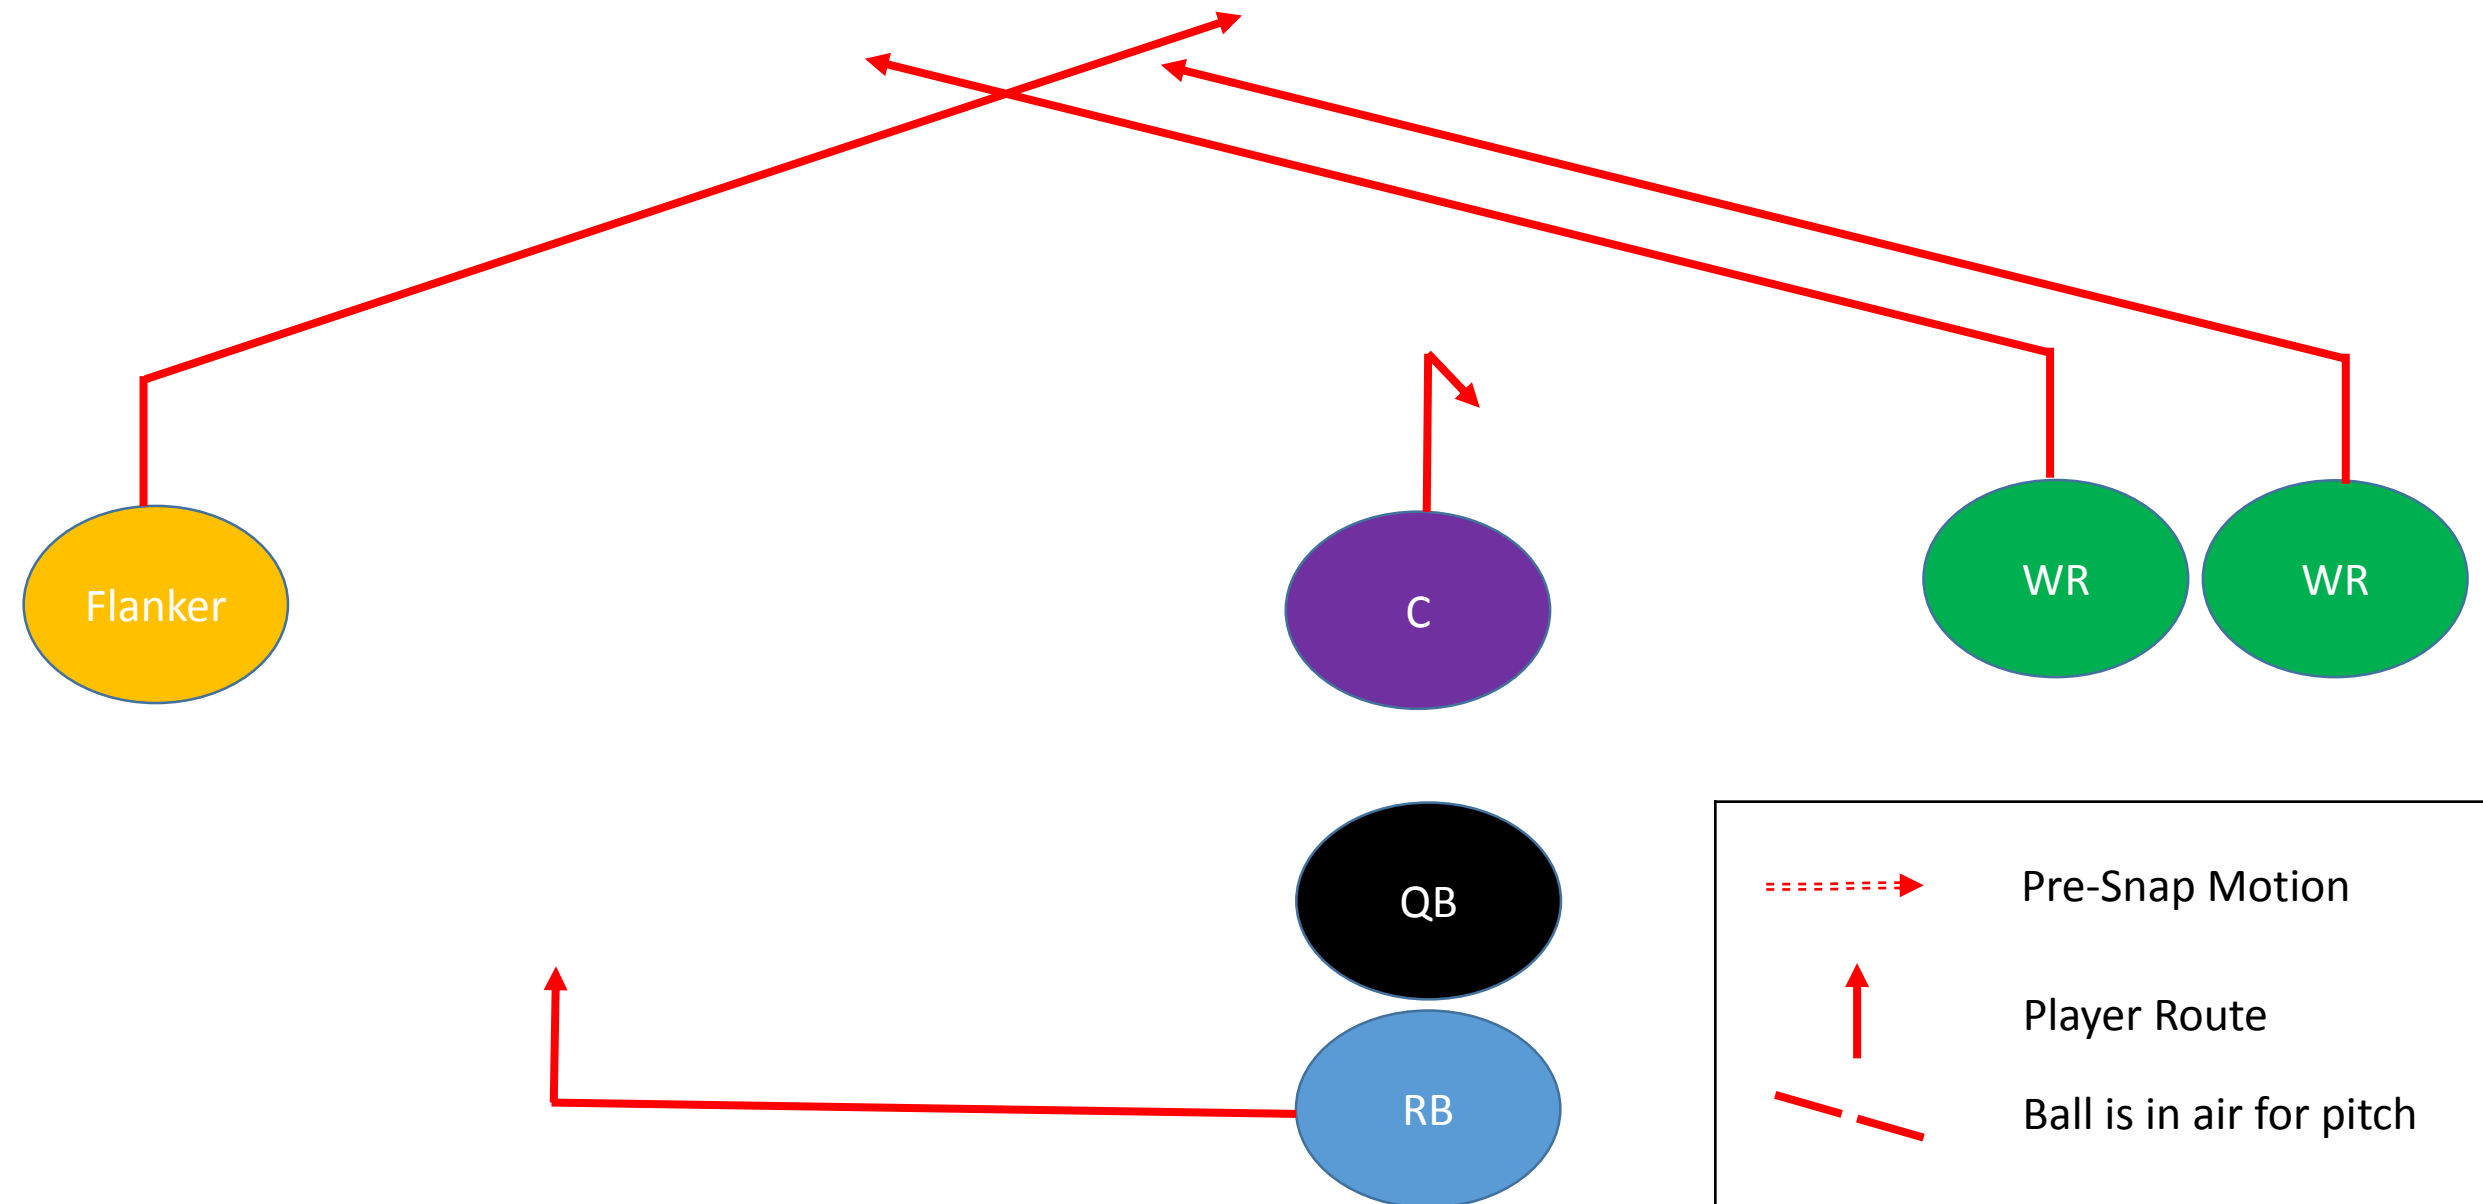

Twins Formation

- Twins means two Wide Receivers will line up together on one side of the Center
- The Flanker will be alone on the opposite side of the Center
- The Running Back will line up directly behind the Quarterback
- QB will be in shotgun formation
- On running plays all other players should run a “Go” route or “run off” the defenders in their part of the field

TWINS RIGHT, SWEEP RIGHT

TWINS RIGHT, PITCH RIGHT

TRIPS LEFT, SWEEP RIGHT

TRIPS LEFT, PITCH RIGHT

TRIPS LEFT, OUTSIDE WR JET SWEEP

TRIPS LEFT, FLANKER JET SWEEP

TRIPS LEFT, FLANKER END AROUND

TRIPS LEFT, OUTSIDE WR END AROUND

	Pre-Snap Motion
	Player Route
	Ball is in air for pitch

TRIPS RIGHT, SWEEP RIGHT

TWINS LEFT, WR REVERSE

TRIPS LEFT, WR REVERSE

TWINS LEFT, OUTSIDE WR JET SWEEP

TWINS LEFT, INSIDE WR JET SWEEP

TWINS RIGHT, ALL SLANT

TRIPS RIGHT, ALL SLANT

TRIPS LEFT, ALL SLANT

	Pre-Snap Motion
	Player Route
	Ball is in air for pitch

TRIPS RIGHT, ALL CURL

TWINS LEFT, ALL CURL

	Pre-Snap Motion
	Player Route
	Ball is in air for pitch

TRIPS LEFT, ALL CURL