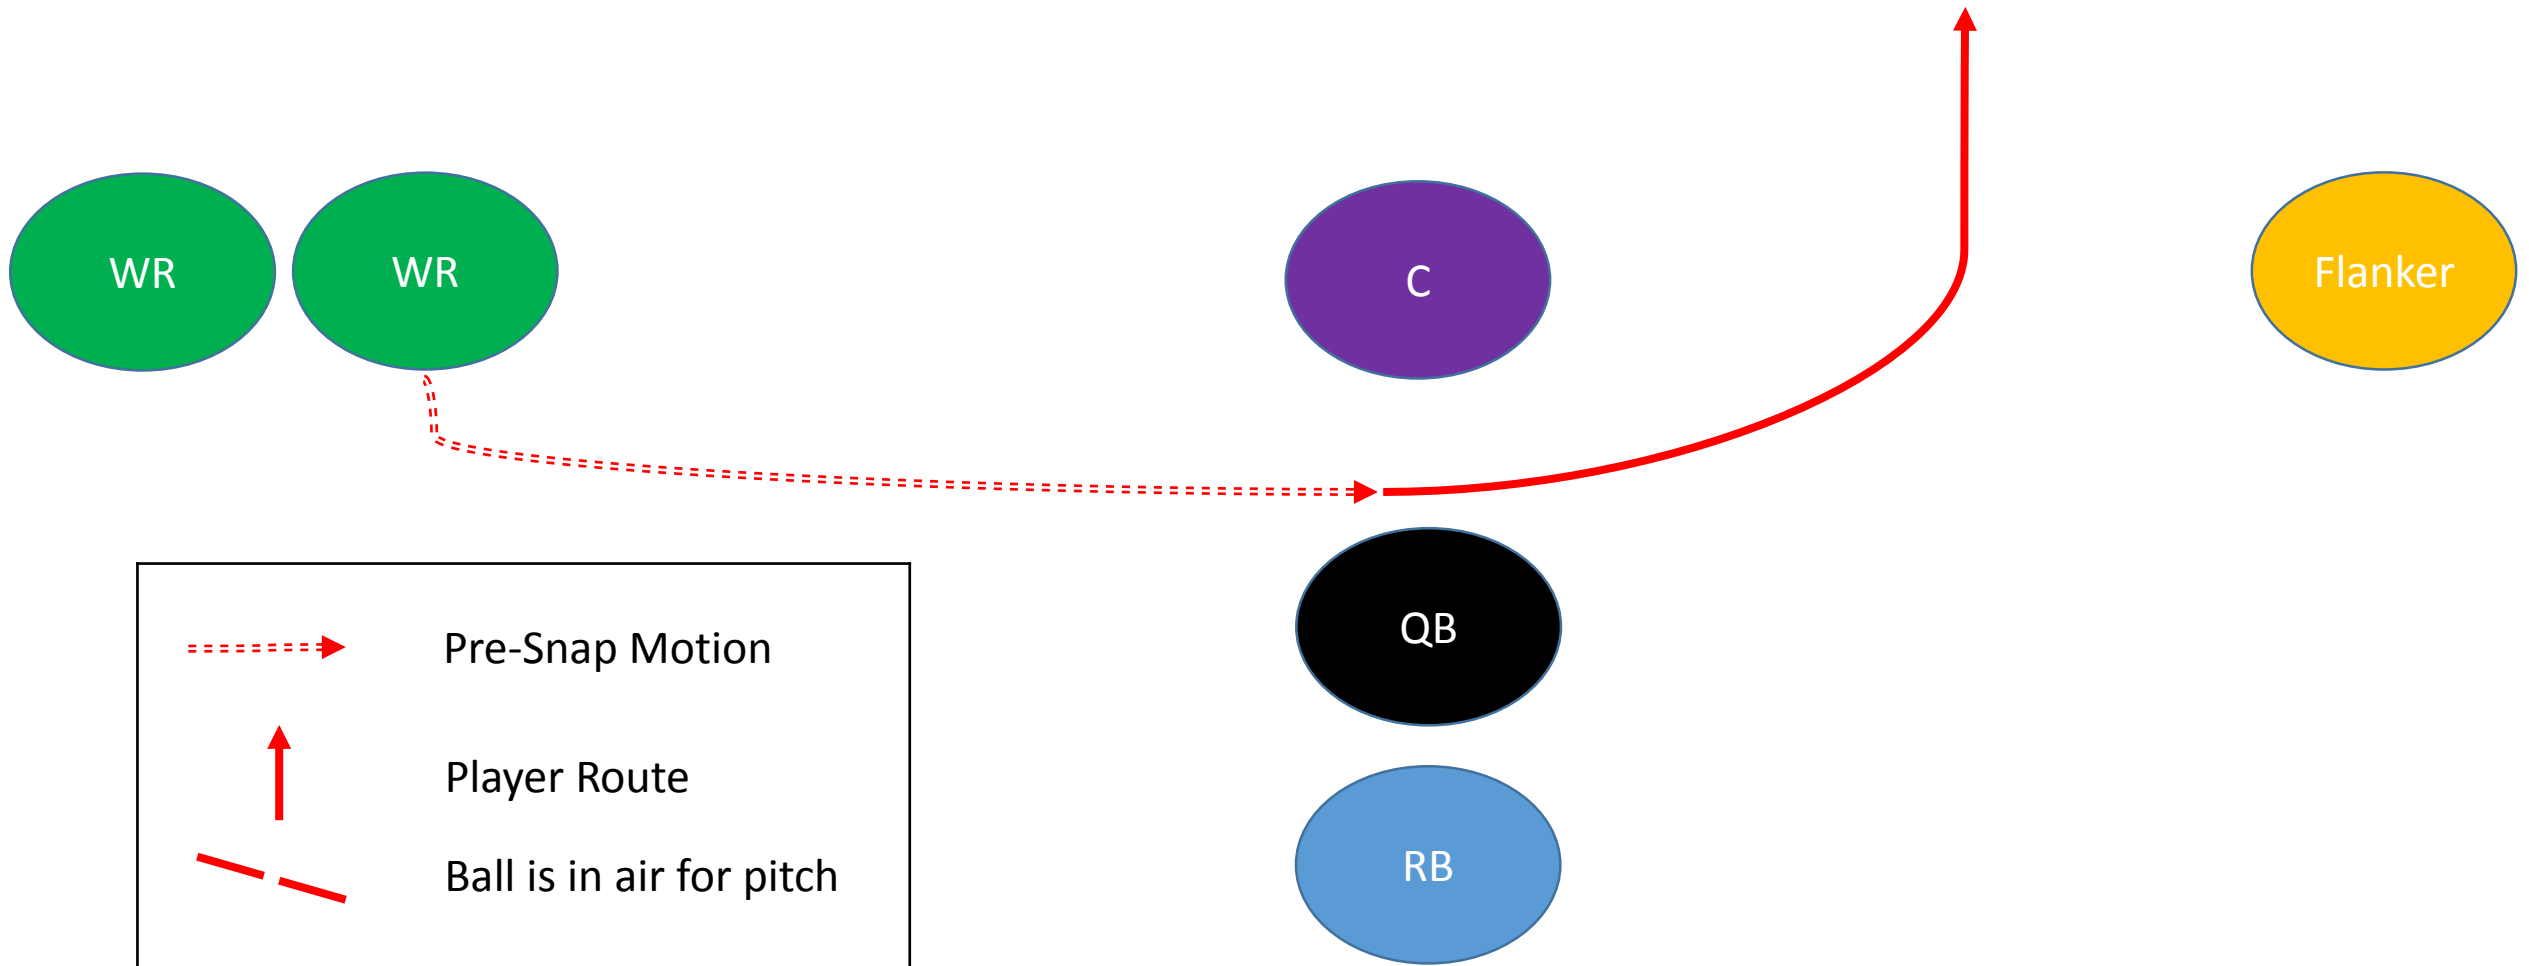

	Pre-Snap Motion
	Player Route
	Ball is in air for pitch

TRIPS RIGHT, SWEEP RIGHT

TWINS LEFT, WR REVERSE

TRIPS LEFT, WR REVERSE

TWINS LEFT, OUTSIDE WR JET SWEEP

TWINS LEFT, INSIDE WR JET SWEEP

TWINS RIGHT, ALL SLANT

TRIPS RIGHT, ALL SLANT

TRIPS LEFT, ALL SLANT

	Pre-Snap Motion
	Player Route
	Ball is in air for pitch

TRIPS RIGHT, ALL CURL

TWINS LEFT, ALL CURL

	Pre-Snap Motion
	Player Route
	Ball is in air for pitch

TRIPS LEFT, ALL CURL