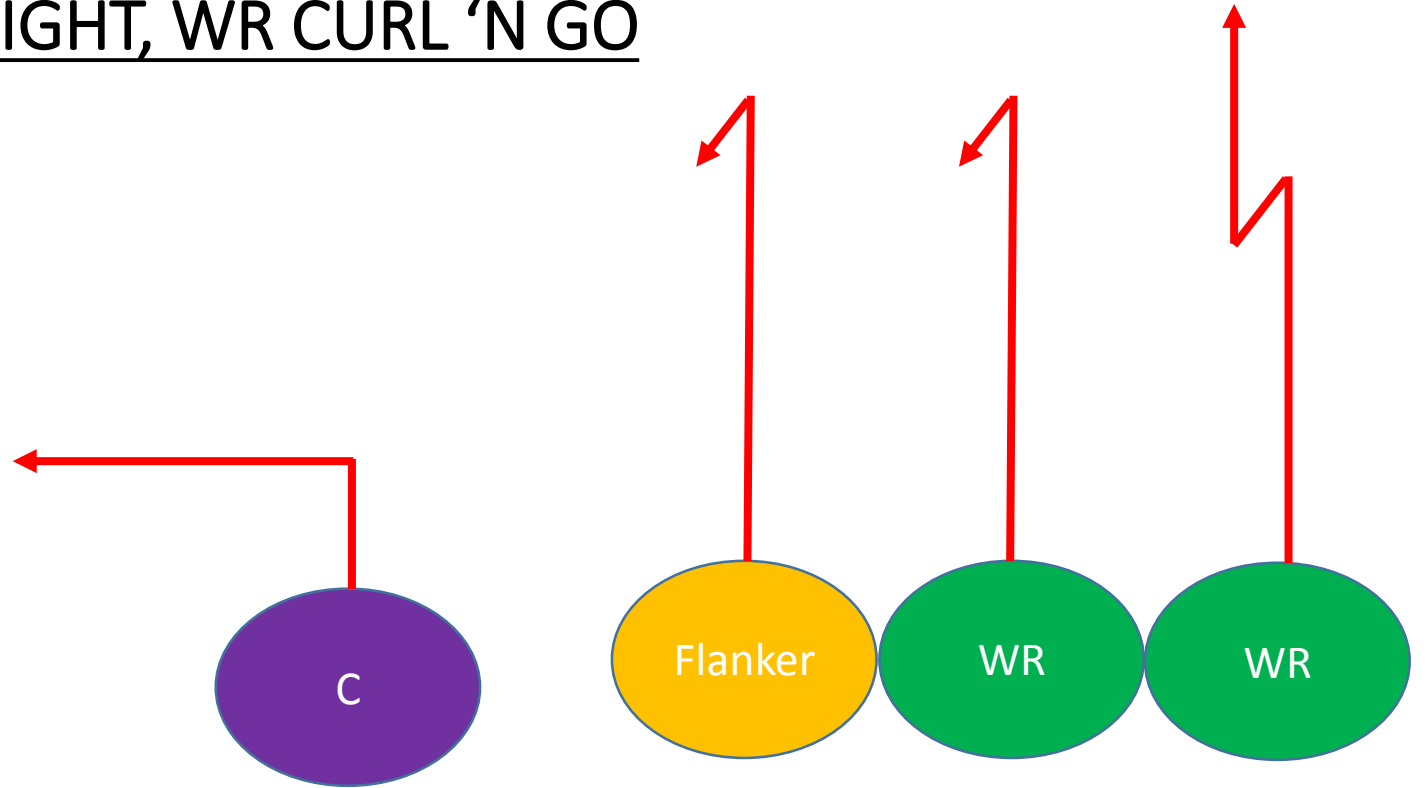

TWINS LEFT, ALL GO

	Pre-Snap Motion
	Player Route
	Ball is in air for pitch

TRIPS RIGHT, ALL SLANT

TRIPS LEFT, ALL SLANT

	Pre-Snap Motion
	Player Route
	Ball is in air for pitch

TRIPS RIGHT, ALL CURL

TRIPS LEFT, ALL CURL

TRIPS RIGHT, FLANKER POST

TRIPS LEFT, FLANKER POST

	Pre-Snap Motion
	Player Route
	Ball is in air for pitch

TRIPS RIGHT, FLANKER DIG

TRIPS LEFT, FLANKER DIG

TRIPS RIGHT, WIDE RECEIVER RUB

TRIPS RIGHT, ALL GO

TRIPS LEFT, RUNNING BACK PASS

	Pre-Snap Motion
	Player Route
	Ball is in air for pitch

TRIPS LEFT, JET SWEEP PASS

TWINS LEFT, SLANT RUB

	Pre-Snap Motion
	Player Route
	Ball is in air for pitch

TRIPS RIGHT, WR CURL 'N GO

	Pre-Snap Motion
	Player Route
	Ball is in air for pitch

TRIPS LEFT, WR CURL 'N GO

	Pre-Snap Motion
	Player Route
	Ball is in air for pitch

TWINS RIGHT, RUNNING BACK PASS

	Pre-Snap Motion
	Player Route
	Ball is in air for pitch