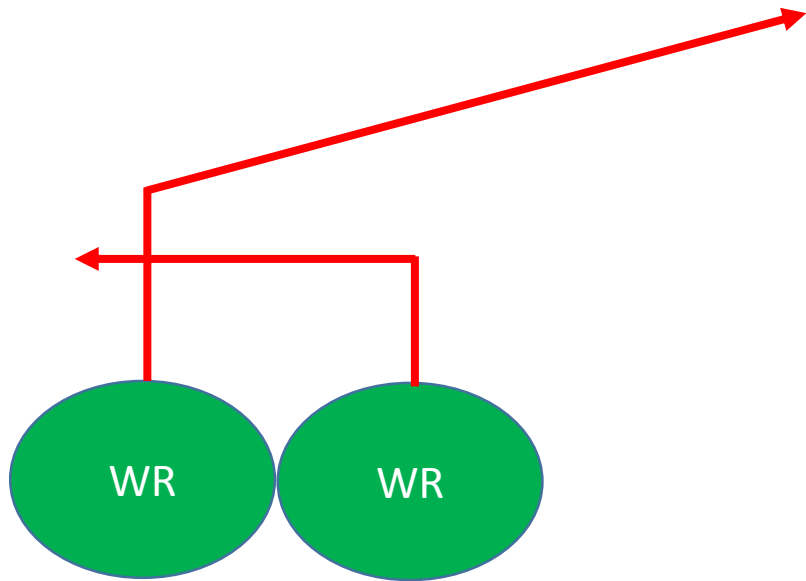

TWINS LEFT, ALL GO

	Pre-Snap Motion
	Player Route
	Ball is in air for pitch

TRIPS RIGHT, ALL SLANT

TRIPS LEFT, ALL SLANT

	Pre-Snap Motion
	Player Route
	Ball is in air for pitch

TRIPS RIGHT, ALL CURL

TRIPS LEFT, ALL CURL

TRIPS RIGHT, FLANKER POST

TRIPS LEFT, FLANKER POST

	Pre-Snap Motion
	Player Route
	Ball is in air for pitch

TRIPS RIGHT, FLANKER DIG

TRIPS LEFT, FLANKER DIG

TRIPS RIGHT, WIDE RECEIVER RUB

TRIPS RIGHT, ALL GO

TRIPS LEFT, RUNNING BACK PASS

	Pre-Snap Motion
	Player Route
	Ball is in air for pitch

TRIPS LEFT, JET SWEEP PASS

TWINS LEFT, SLANT RUB

	Pre-Snap Motion
	Player Route
	Ball is in air for pitch

TRIPS RIGHT, WR CURL 'N GO

	Pre-Snap Motion
	Player Route
	Ball is in air for pitch

TRIPS LEFT, WR CURL 'N GO

	Pre-Snap Motion
	Player Route
	Ball is in air for pitch

TWINS RIGHT, RUNNING BACK PASS

	Pre-Snap Motion
	Player Route
	Ball is in air for pitch