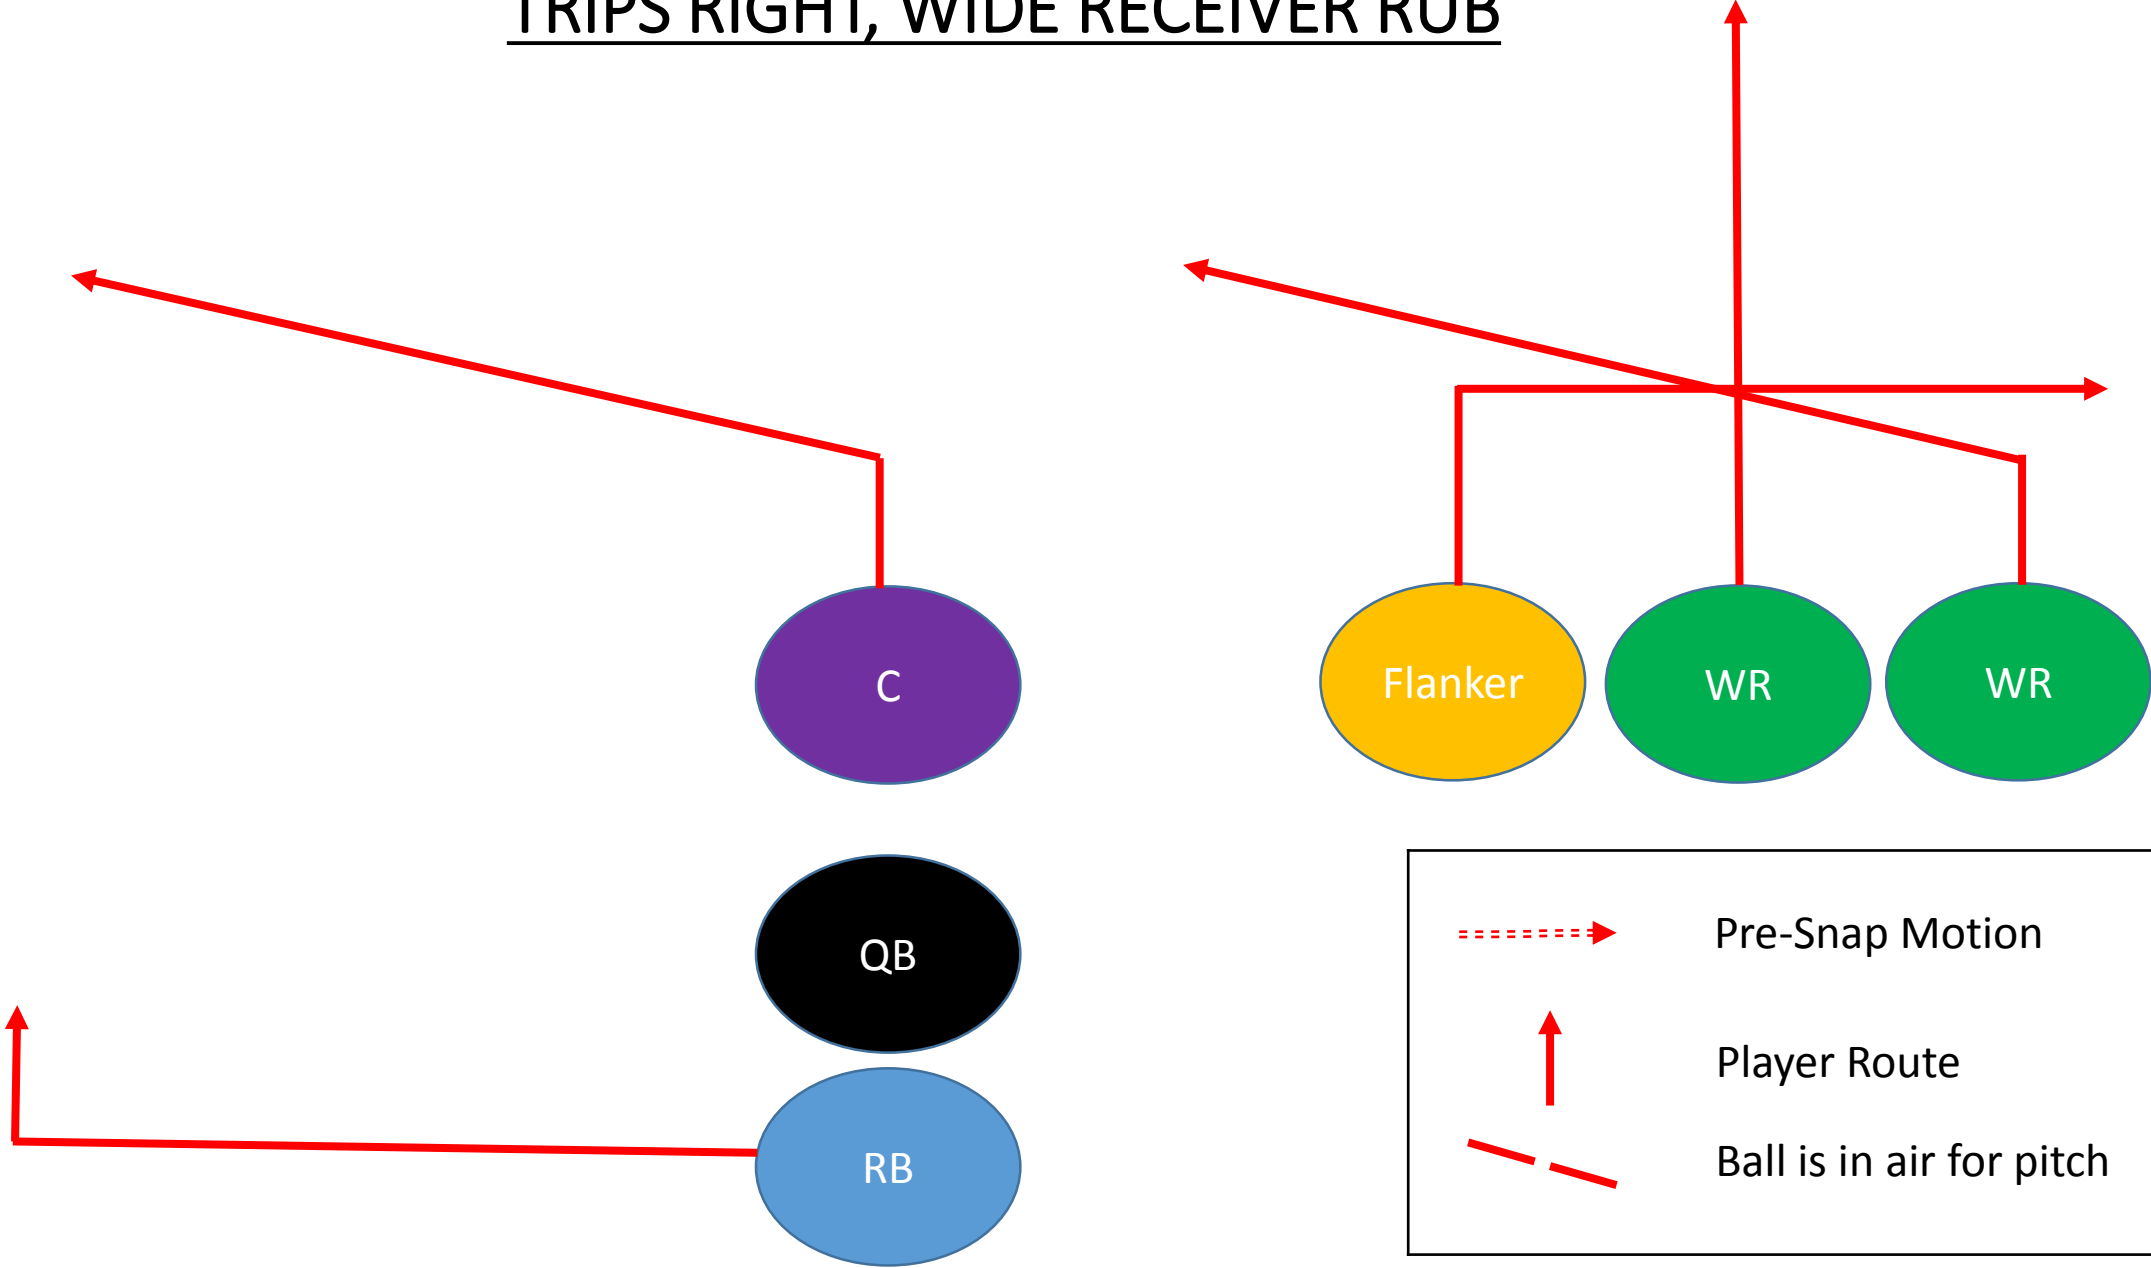

TWINS LEFT, ALL GO

	Pre-Snap Motion
	Player Route
	Ball is in air for pitch

TRIPS RIGHT, ALL SLANT

TRIPS LEFT, ALL SLANT

	Pre-Snap Motion
	Player Route
	Ball is in air for pitch

TRIPS RIGHT, ALL CURL

TRIPS LEFT, ALL CURL

TRIPS RIGHT, FLANKER POST

TRIPS LEFT, FLANKER POST

	Pre-Snap Motion
	Player Route
	Ball is in air for pitch

TRIPS RIGHT, FLANKER DIG

TRIPS LEFT, FLANKER DIG

TRIPS RIGHT, WIDE RECEIVER RUB

TRIPS RIGHT, ALL GO

TRIPS LEFT, RUNNING BACK PASS

	Pre-Snap Motion
	Player Route
	Ball is in air for pitch

TRIPS LEFT, JET SWEEP PASS

TWINS LEFT, SLANT RUB

	Pre-Snap Motion
	Player Route
	Ball is in air for pitch

TRIPS RIGHT, WR CURL 'N GO

	Pre-Snap Motion
	Player Route
	Ball is in air for pitch

TRIPS LEFT, WR CURL 'N GO

	Pre-Snap Motion
	Player Route
	Ball is in air for pitch

TWINS RIGHT, RUNNING BACK PASS

	Pre-Snap Motion
	Player Route
	Ball is in air for pitch