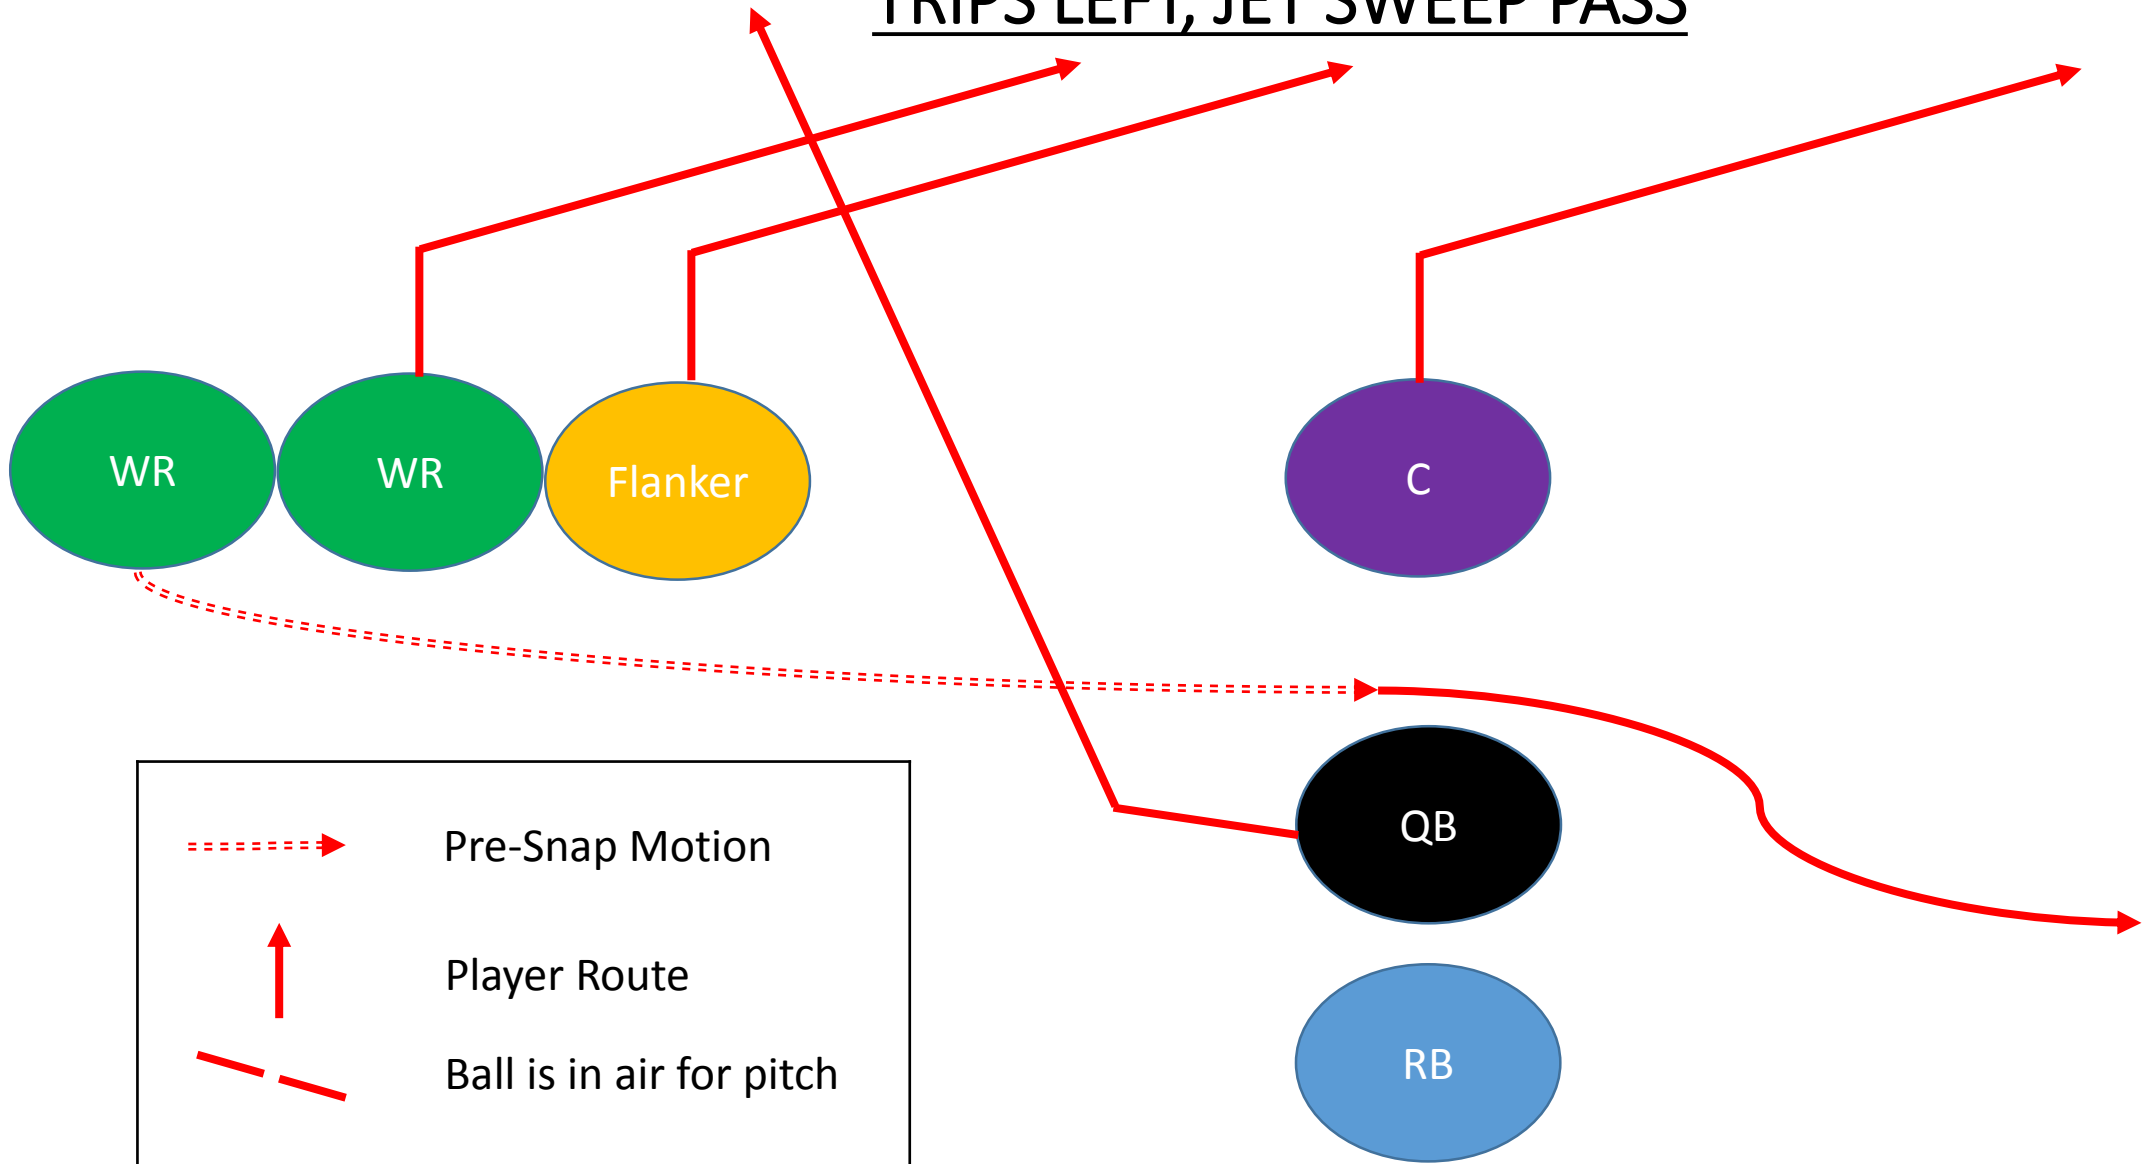

TWINS LEFT, ALL GO

	Pre-Snap Motion
	Player Route
	Ball is in air for pitch

TRIPS RIGHT, ALL SLANT

TRIPS LEFT, ALL SLANT

	Pre-Snap Motion
	Player Route
	Ball is in air for pitch

TRIPS RIGHT, ALL CURL

TRIPS LEFT, ALL CURL

TRIPS RIGHT, FLANKER POST

TRIPS LEFT, FLANKER POST

	Pre-Snap Motion
	Player Route
	Ball is in air for pitch

TRIPS RIGHT, FLANKER DIG

TRIPS LEFT, FLANKER DIG

TRIPS RIGHT, WIDE RECEIVER RUB

TRIPS RIGHT, ALL GO

TRIPS LEFT, RUNNING BACK PASS

	Pre-Snap Motion
	Player Route
	Ball is in air for pitch

TRIPS LEFT, JET SWEEP PASS

TWINS LEFT, SLANT RUB

	Pre-Snap Motion
	Player Route
	Ball is in air for pitch

TRIPS RIGHT, WR CURL 'N GO

	Pre-Snap Motion
	Player Route
	Ball is in air for pitch

TRIPS LEFT, WR CURL 'N GO

	Pre-Snap Motion
	Player Route
	Ball is in air for pitch

TWINS RIGHT, RUNNING BACK PASS

	Pre-Snap Motion
	Player Route
	Ball is in air for pitch