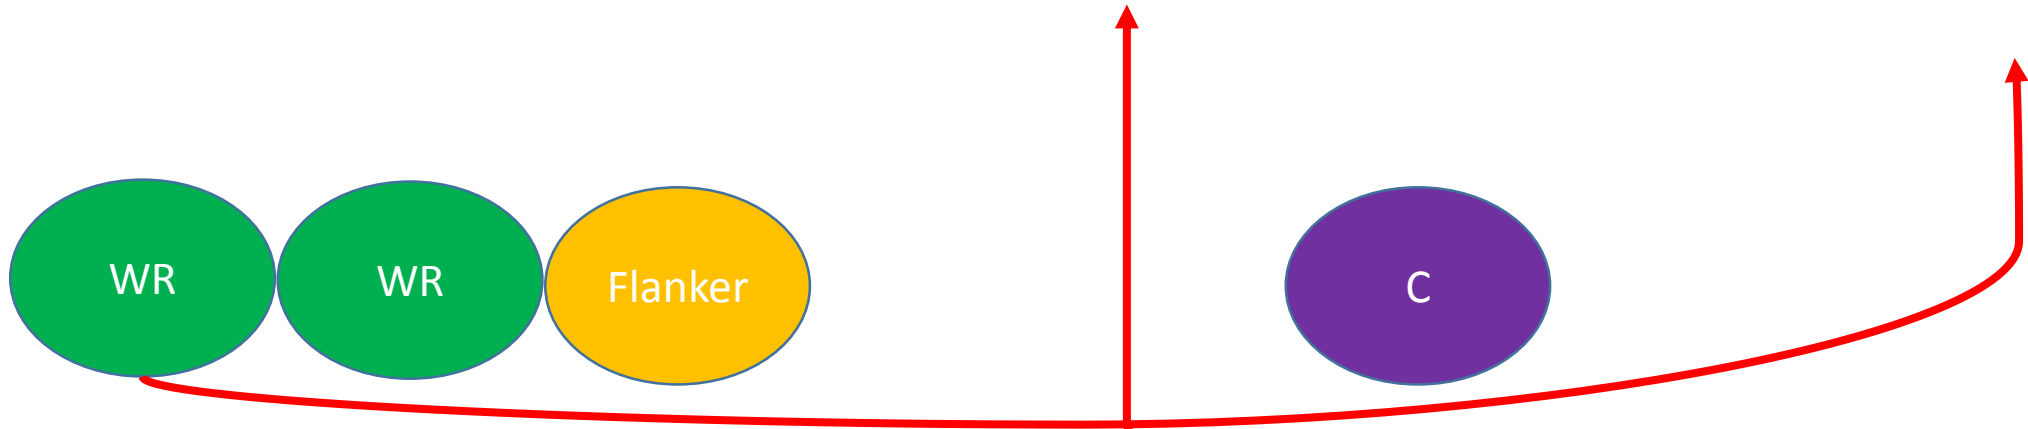

Twins Formation

- Twins means two Wide Receivers will line up together on one side of the Center
- The Flanker will be alone on the opposite side of the Center
- The Running Back will line up directly behind the Quarterback
- QB will be in shotgun formation
- On running plays all other players should run a “Go” route or “run off” the defenders in their part of the field

TRIPS RIGHT, FLANKER JET SWEEP

TRIPS RIGHT, FLANKER END AROUND

	Pre-Snap Motion
	Player Route
	Ball is in air for pitch

TWINS LEFT, SWEEP RIGHT

	Pre-Snap Motion
	Player Route
	Ball is in air for pitch

TWINS LEFT, PITCH RIGHT

TWINS RIGHT, SWEEP RIGHT

TWINS RIGHT, PITCH RIGHT

TRIPS LEFT, SWEEP RIGHT

TRIPS LEFT, PITCH RIGHT

TRIPS LEFT, OUTSIDE WR JET SWEEP

TRIPS LEFT, FLANKER JET SWEEP

TRIPS LEFT, FLANKER END AROUND

TRIPS LEFT, OUTSIDE WR END AROUND

	Pre-Snap Motion
	Player Route
	Ball is in air for pitch

TRIPS RIGHT, SWEEP RIGHT

TWINS LEFT, WR REVERSE

TRIPS LEFT, WR REVERSE

TWINS LEFT, OUTSIDE WR JET SWEEP

TWINS LEFT, INSIDE WR JET SWEEP

TWINS RIGHT, ALL SLANT