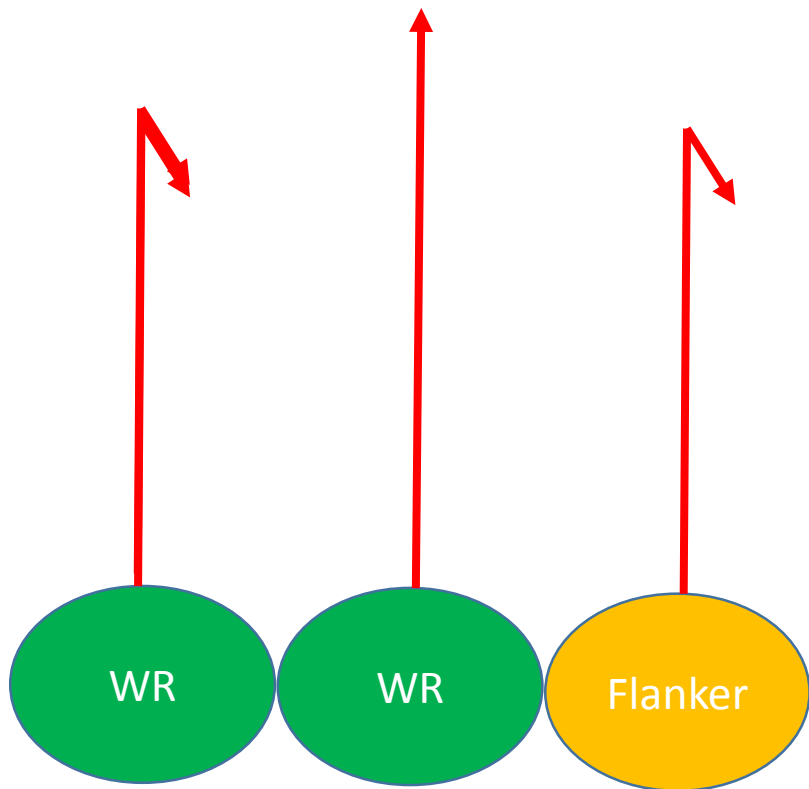

	Pre-Snap Motion
	Player Route
	Ball is in air for pitch

TWINS RIGHT, FLANKER POST

TWINS RIGHT, FLANKER POST

TWINS RIGHT, WIDE RECEIVER RUB

TWINS LEFT, WIDE RECEIVER RUB

TWINS RIGHT, ALL GO

	Pre-Snap Motion
	Player Route
	Ball is in air for pitch

TWINS LEFT, ALL GO

	Pre-Snap Motion
	Player Route
	Ball is in air for pitch

TRIPS RIGHT, ALL SLANT

TRIPS LEFT, ALL SLANT

	Pre-Snap Motion
	Player Route
	Ball is in air for pitch

TRIPS RIGHT, ALL CURL

TRIPS LEFT, ALL CURL

TRIPS RIGHT, FLANKER POST

TRIPS LEFT, FLANKER POST

	Pre-Snap Motion
	Player Route
	Ball is in air for pitch

TRIPS RIGHT, FLANKER DIG

TRIPS LEFT, FLANKER DIG

TRIPS RIGHT, WIDE RECEIVER RUB

TRIPS RIGHT, ALL GO

TRIPS LEFT, RUNNING BACK PASS

	Pre-Snap Motion
	Player Route
	Ball is in air for pitch

TRIPS LEFT, JET SWEEP PASS

TWINS LEFT, SLANT RUB

	Pre-Snap Motion
	Player Route
	Ball is in air for pitch

TRIPS RIGHT, WR CURL 'N GO