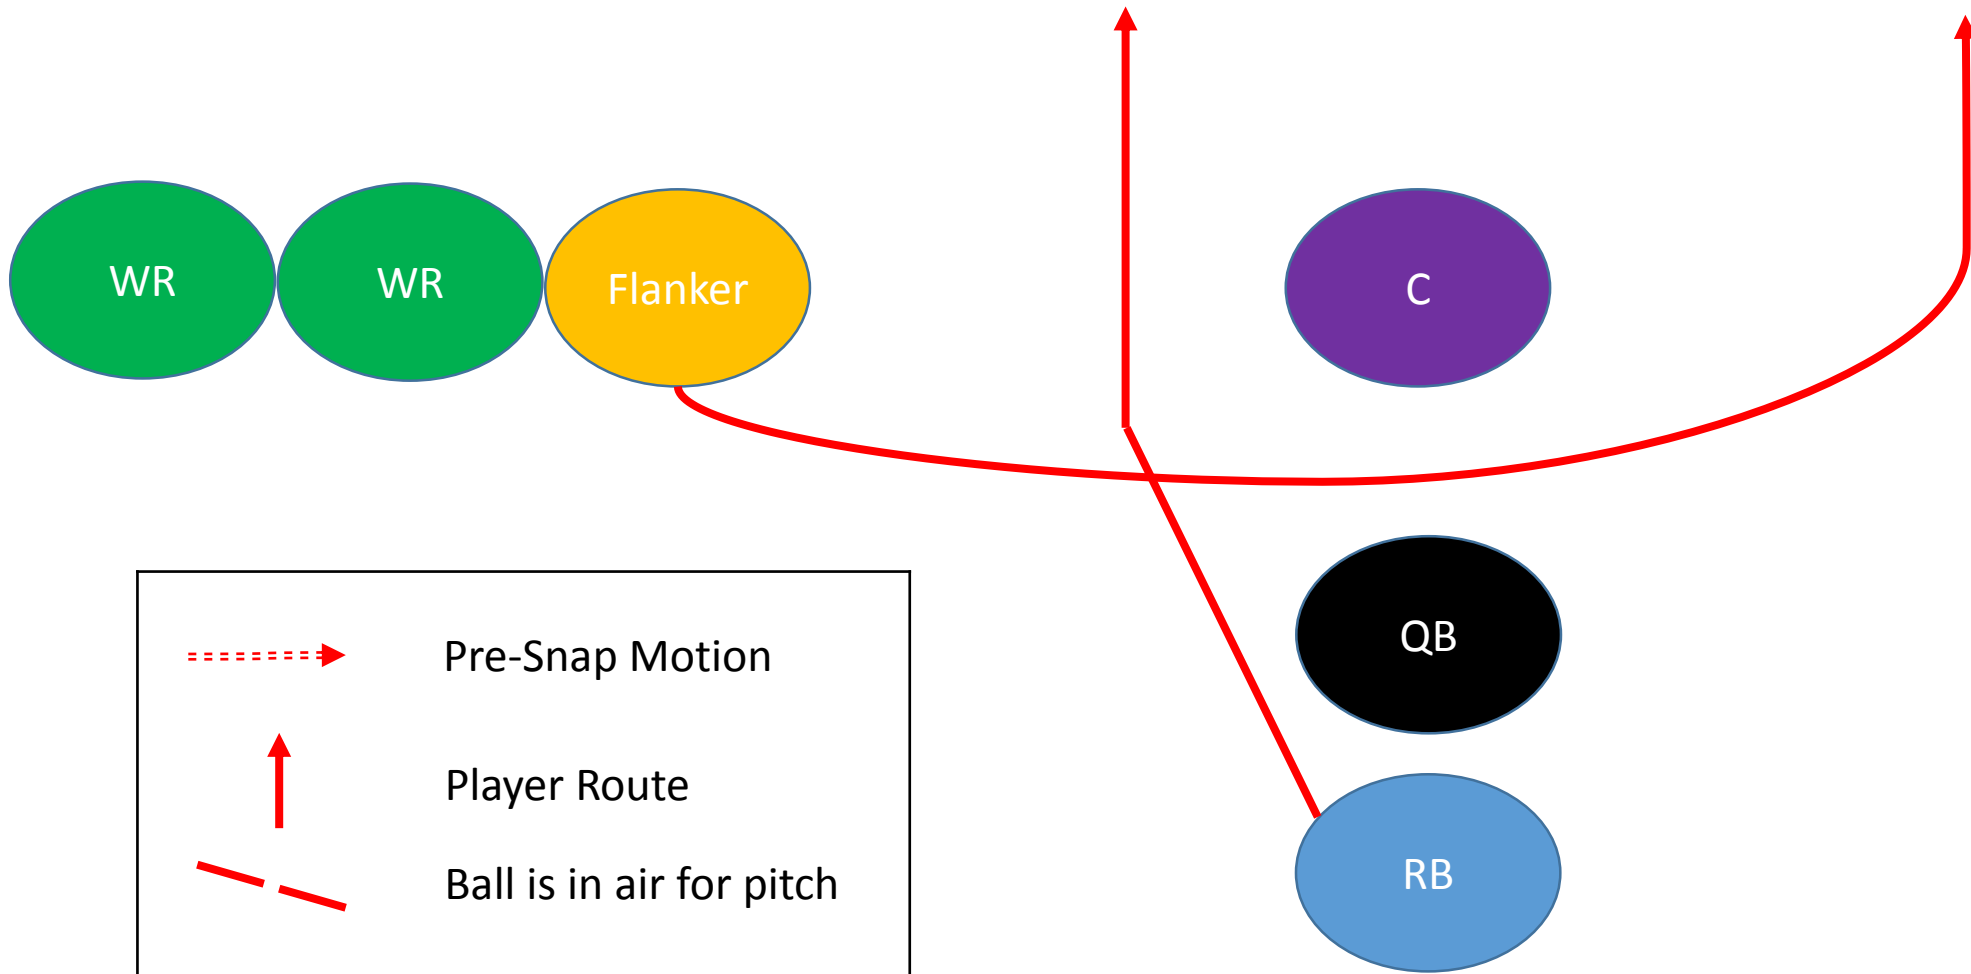

Twins Formation

- Twins means two Wide Receivers will line up together on one side of the Center
- The Flanker will be alone on the opposite side of the Center
- The Running Back will line up directly behind the Quarterback
- QB will be in shotgun formation
- On running plays all other players should run a “Go” route or “run off” the defenders in their part of the field

TRIPS RIGHT, FLANKER JET SWEEP

TRIPS RIGHT, FLANKER END AROUND

	Pre-Snap Motion
	Player Route
	Ball is in air for pitch

TWINS LEFT, SWEEP RIGHT

	Pre-Snap Motion
	Player Route
	Ball is in air for pitch

TWINS LEFT, PITCH RIGHT

TWINS RIGHT, SWEEP RIGHT

TWINS RIGHT, PITCH RIGHT

TRIPS LEFT, SWEEP RIGHT

TRIPS LEFT, PITCH RIGHT

TRIPS LEFT, OUTSIDE WR JET SWEEP

TRIPS LEFT, FLANKER JET SWEEP

TRIPS LEFT, FLANKER END AROUND

TRIPS LEFT, OUTSIDE WR END AROUND

	Pre-Snap Motion
	Player Route
	Ball is in air for pitch

TRIPS RIGHT, SWEEP RIGHT

TWINS LEFT, WR REVERSE

TRIPS LEFT, WR REVERSE

TWINS LEFT, OUTSIDE WR JET SWEEP

TWINS LEFT, INSIDE WR JET SWEEP

TWINS RIGHT, ALL SLANT