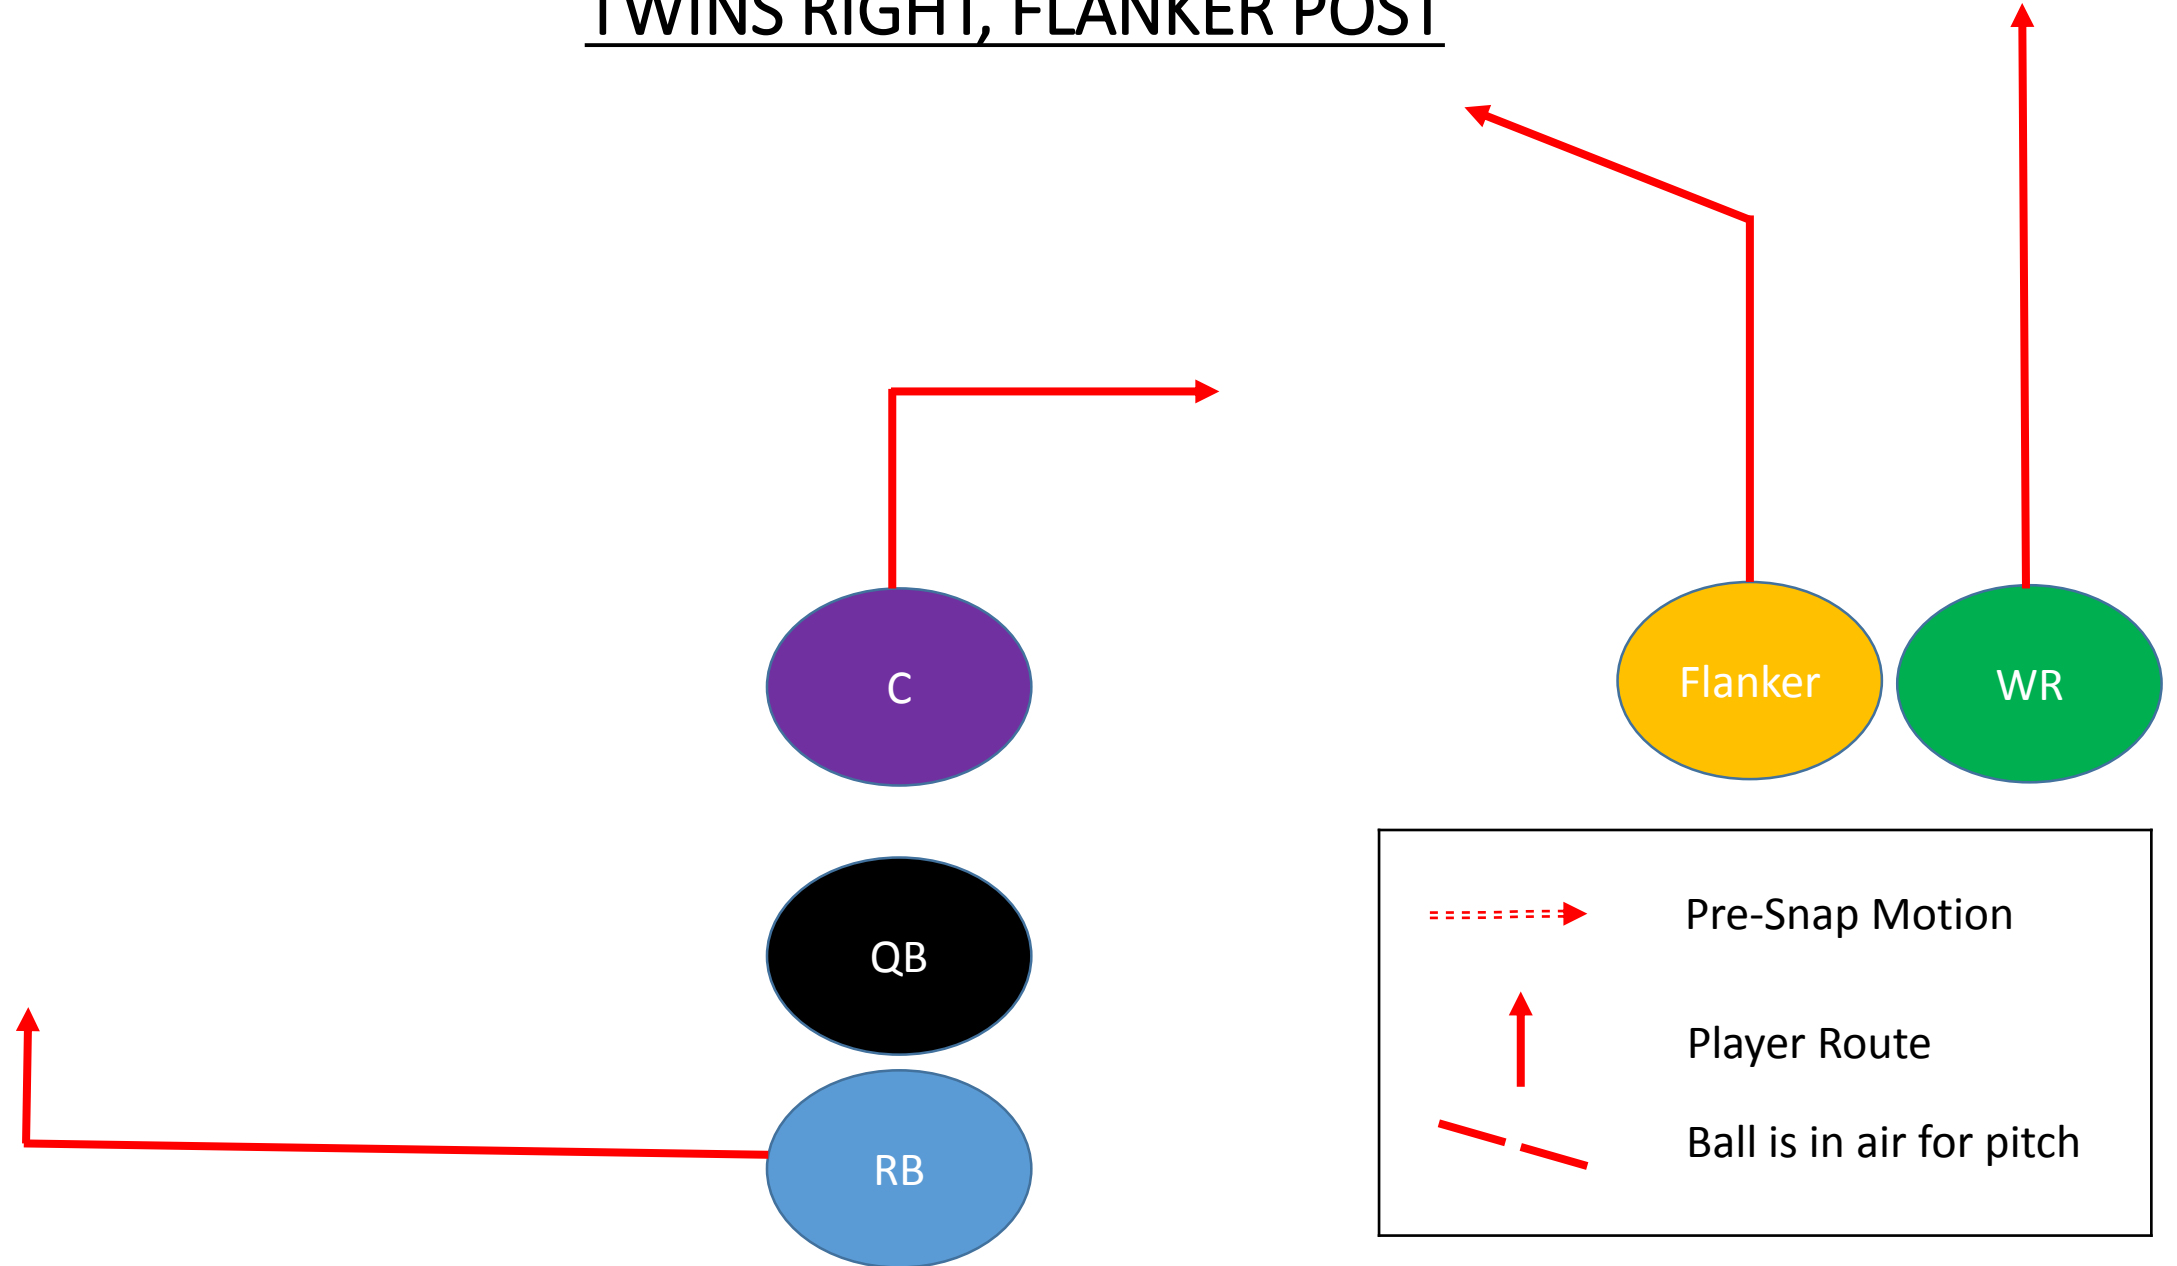

TWINS RIGHT, FLANKER POST