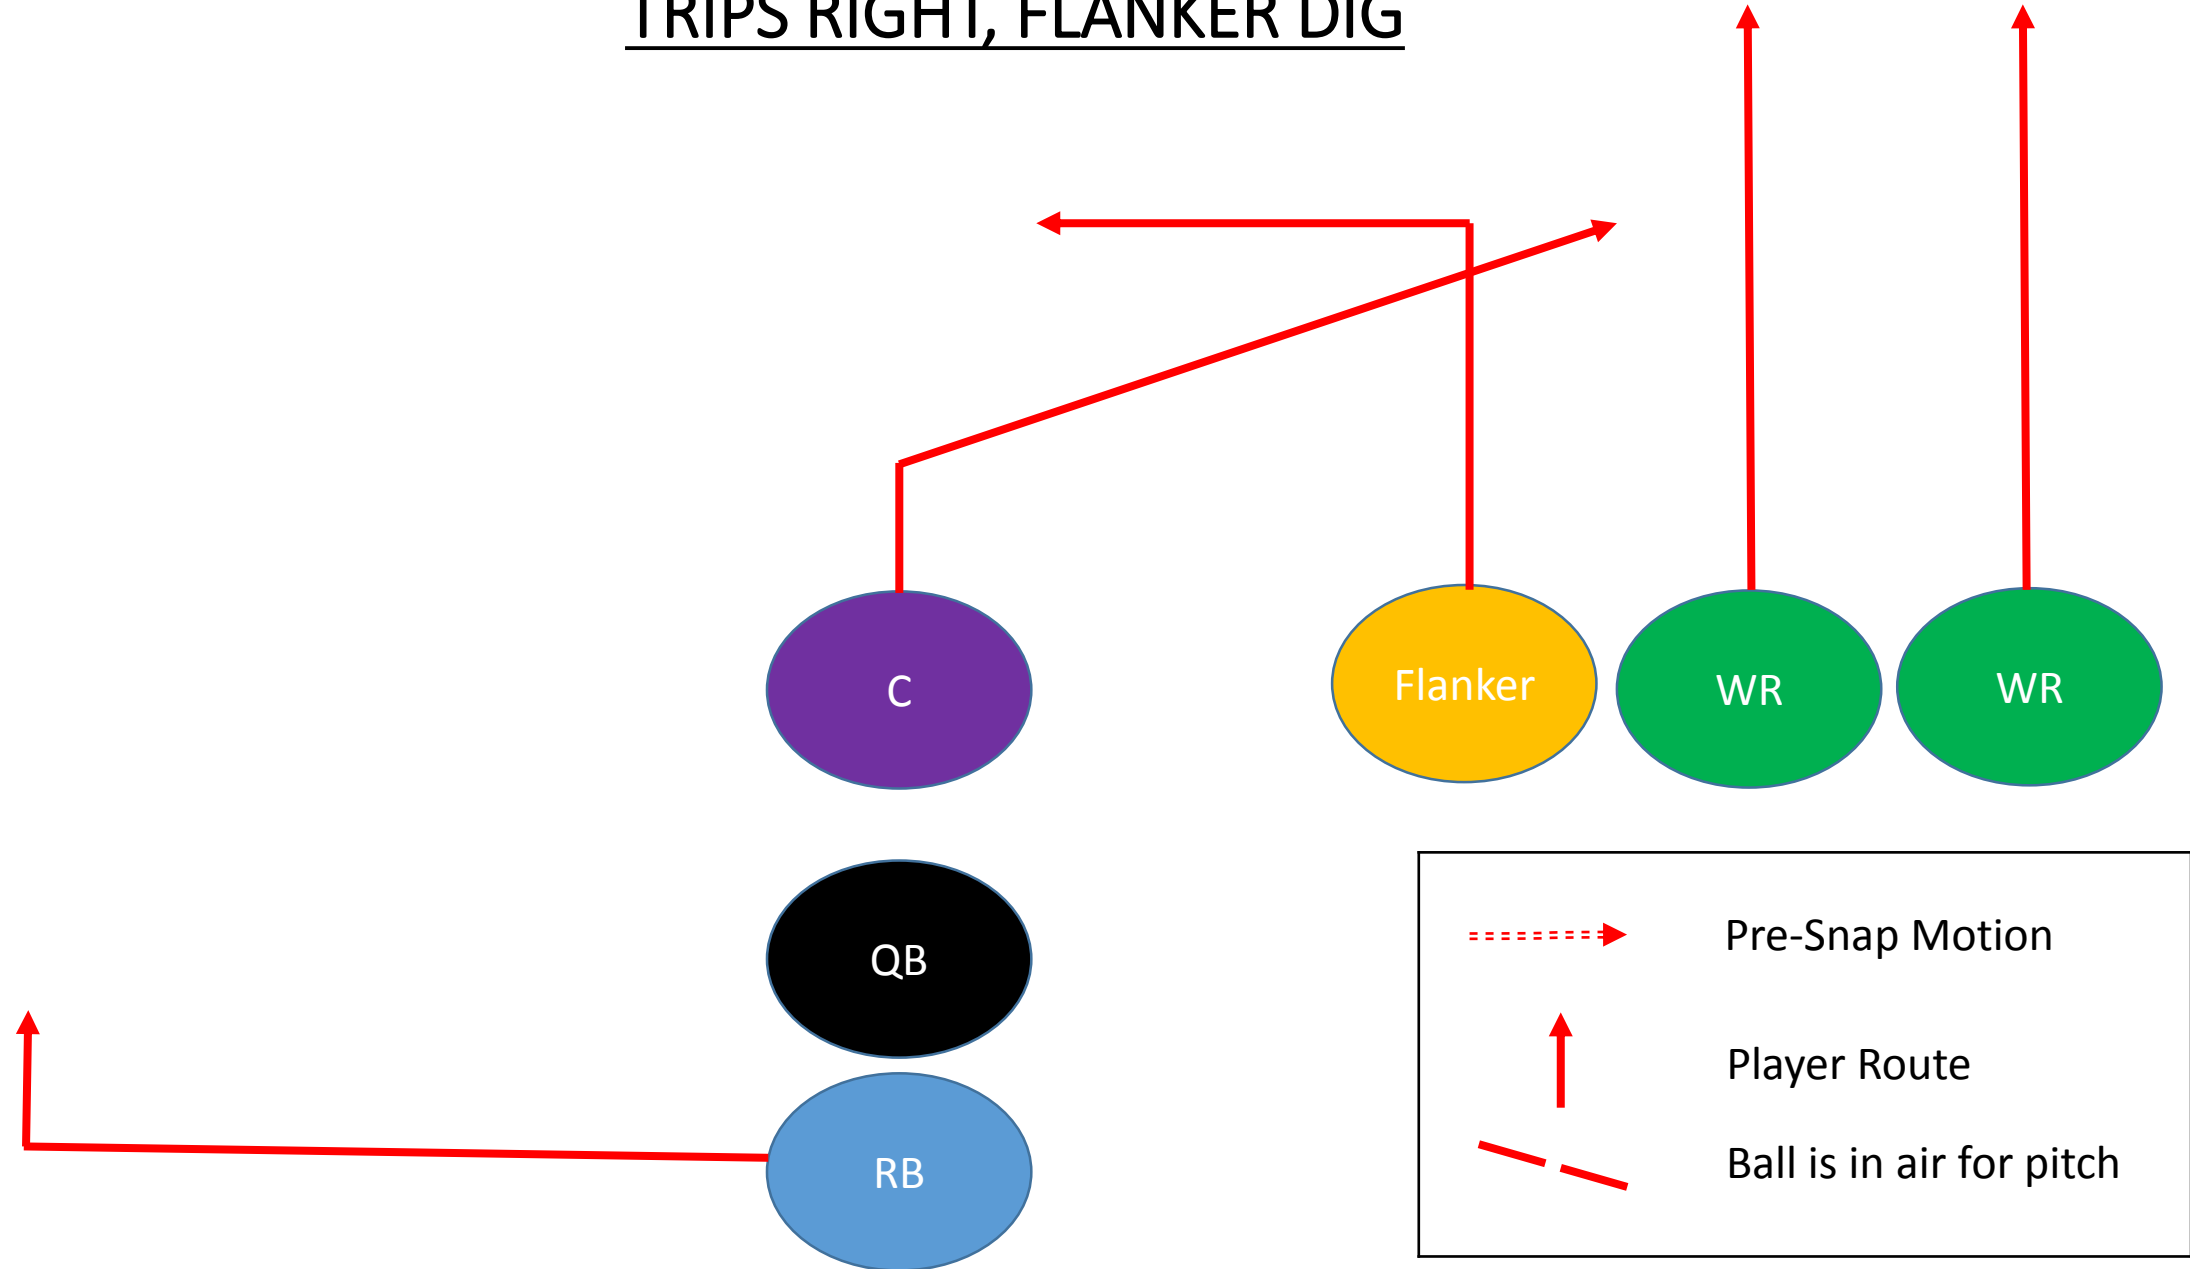

TWINS LEFT, ALL GO

	Pre-Snap Motion
	Player Route
	Ball is in air for pitch

TRIPS RIGHT, ALL SLANT

TRIPS LEFT, ALL SLANT

	Pre-Snap Motion
	Player Route
	Ball is in air for pitch

TRIPS RIGHT, ALL CURL

TRIPS LEFT, ALL CURL

TRIPS RIGHT, FLANKER POST

TRIPS LEFT, FLANKER POST

	Pre-Snap Motion
	Player Route
	Ball is in air for pitch

TRIPS RIGHT, FLANKER DIG

TRIPS LEFT, FLANKER DIG

TRIPS RIGHT, WIDE RECEIVER RUB

TRIPS RIGHT, ALL GO

TRIPS LEFT, RUNNING BACK PASS

	Pre-Snap Motion
	Player Route
	Ball is in air for pitch

TRIPS LEFT, JET SWEEP PASS

TWINS LEFT, SLANT RUB

	Pre-Snap Motion
	Player Route
	Ball is in air for pitch

TRIPS RIGHT, WR CURL 'N GO

	Pre-Snap Motion
	Player Route
	Ball is in air for pitch

TRIPS LEFT, WR CURL 'N GO

	Pre-Snap Motion
	Player Route
	Ball is in air for pitch

TWINS RIGHT, RUNNING BACK PASS

	Pre-Snap Motion
	Player Route
	Ball is in air for pitch