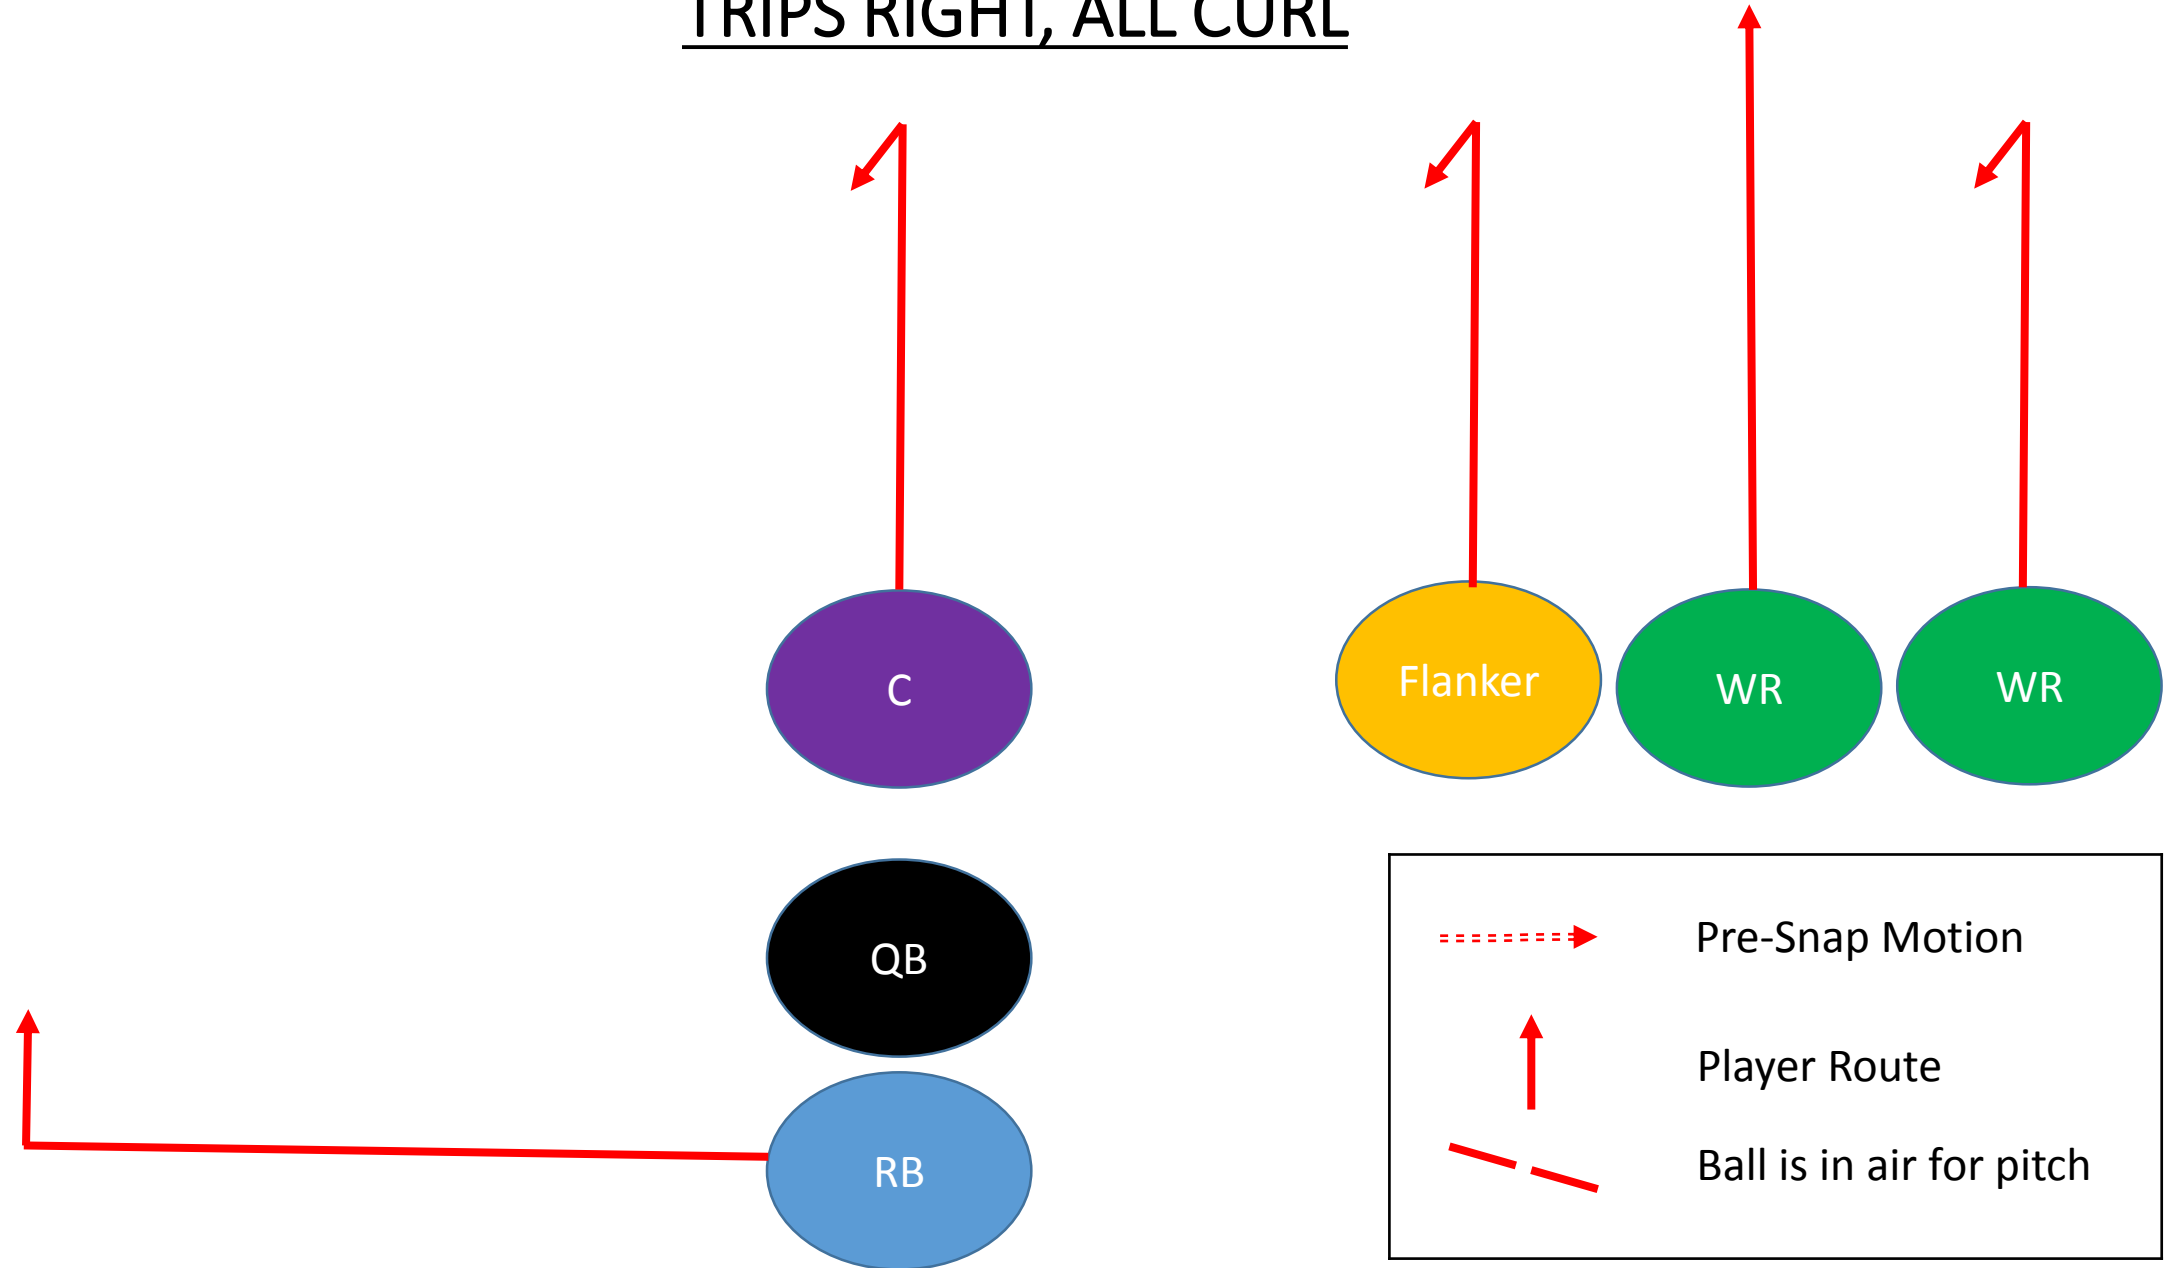

Twins Formation

- Twins means two Wide Receivers will line up together on one side of the Center
- The Flanker will be alone on the opposite side of the Center
- The Running Back will line up directly behind the Quarterback
- QB will be in shotgun formation
- On running plays all other players should run a “Go” route or “run off” the defenders in their part of the field

TRIPS RIGHT, ALL SLANT

TRIPS LEFT, ALL SLANT

	Pre-Snap Motion
	Player Route
	Ball is in air for pitch

TRIPS RIGHT, ALL CURL

TWINS LEFT, ALL CURL

	Pre-Snap Motion
	Player Route
	Ball is in air for pitch

TRIPS LEFT, ALL CURL

TWINS LEFT, ALL GO

	Pre-Snap Motion
	Player Route
	Ball is in air for pitch

TRIPS RIGHT, ALL SLANT

TRIPS LEFT, ALL SLANT

	Pre-Snap Motion
	Player Route
	Ball is in air for pitch

TRIPS RIGHT, ALL CURL

TRIPS LEFT, ALL CURL

TRIPS RIGHT, FLANKER POST

TRIPS LEFT, FLANKER POST

	Pre-Snap Motion
	Player Route
	Ball is in air for pitch

TRIPS RIGHT, FLANKER DIG

TRIPS LEFT, FLANKER DIG

TRIPS RIGHT, WIDE RECEIVER RUB

TRIPS RIGHT, ALL GO