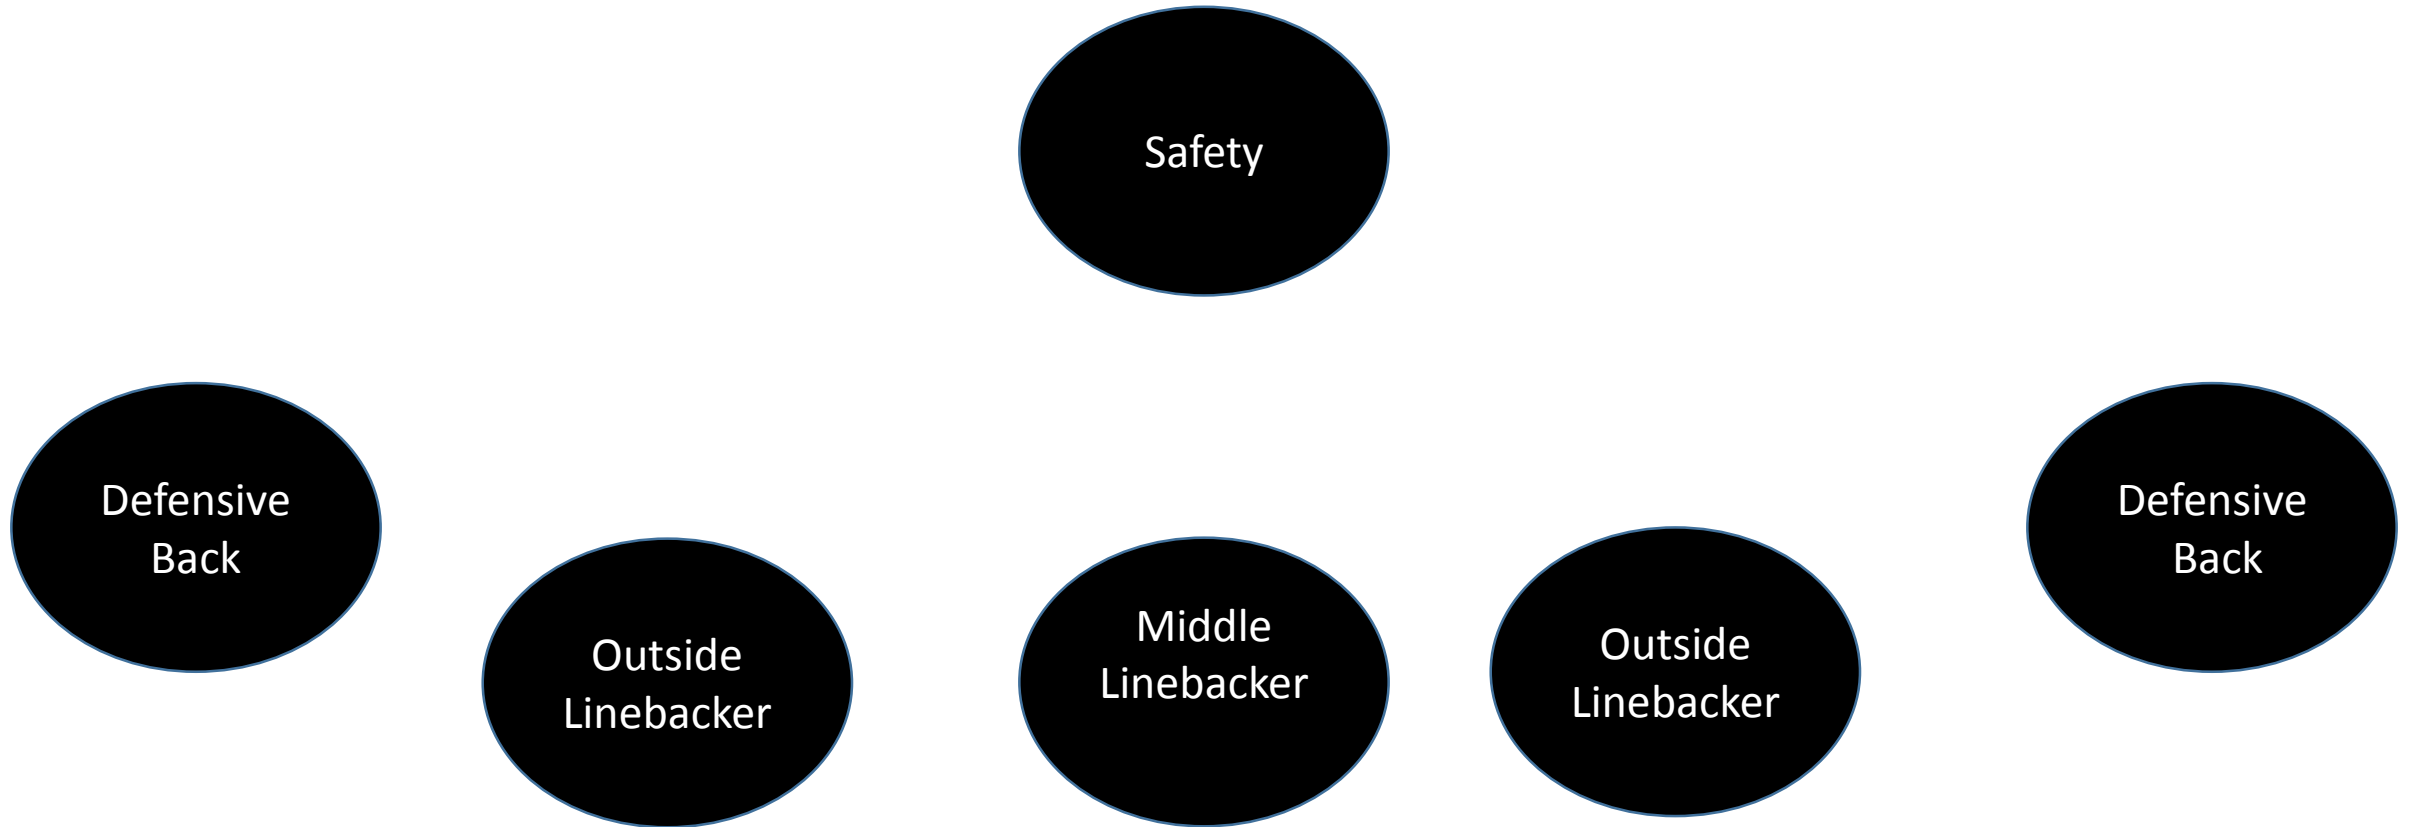

	Pre-Snap Motion
	Player Route
	Ball is in air for pitch

TRIPS LEFT, WR CURL 'N GO

	Pre-Snap Motion
	Player Route
	Ball is in air for pitch

TWINS RIGHT, RUNNING BACK PASS

	Pre-Snap Motion
	Player Route
	Ball is in air for pitch

TWINS LEFT, RUNNING BACK PASS

TWINS LEFT, RUNNING BACK PASS

	Pre-Snap Motion
	Player Route
	Ball is in air for pitch

TWINS LEFT, JET SWEEP PASS

Cover 1 Zone Defense

Cover 2 Deep Zone Defense

Free
Safety

Strong
Safety