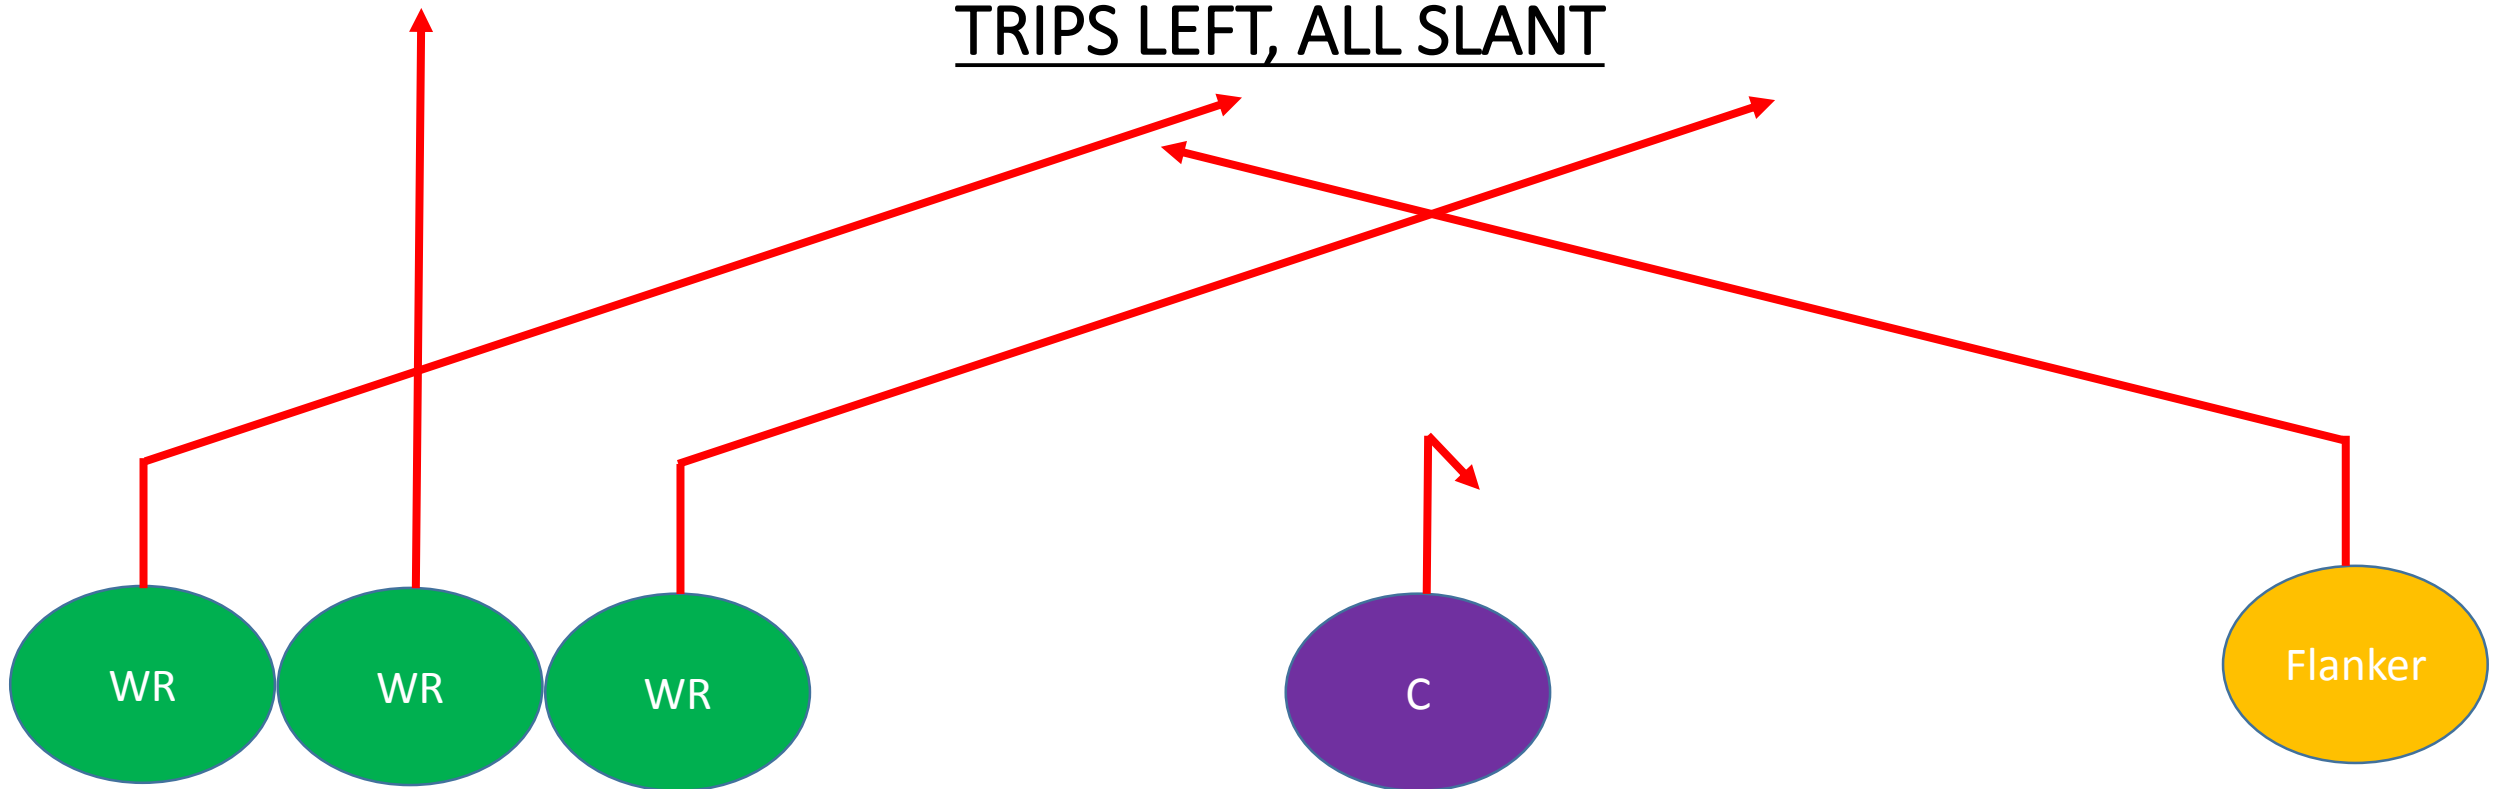

	Pre-Snap Motion
	Player Route
	Ball is in air for pitch

TWINS RIGHT, FLANKER POST

TWINS RIGHT, FLANKER POST

TWINS RIGHT, WIDE RECEIVER RUB

TWINS LEFT, WIDE RECEIVER RUB

TWINS RIGHT, ALL GO

	Pre-Snap Motion
	Player Route
	Ball is in air for pitch

TWINS LEFT, ALL GO

	Pre-Snap Motion
	Player Route
	Ball is in air for pitch

TRIPS RIGHT, ALL SLANT

TRIPS LEFT, ALL SLANT

	Pre-Snap Motion
	Player Route
	Ball is in air for pitch

TRIPS RIGHT, ALL CURL

TRIPS LEFT, ALL CURL

TRIPS RIGHT, FLANKER POST

TRIPS LEFT, FLANKER POST

	Pre-Snap Motion
	Player Route
	Ball is in air for pitch

TRIPS RIGHT, FLANKER DIG

TRIPS LEFT, FLANKER DIG

TRIPS RIGHT, WIDE RECEIVER RUB

TRIPS RIGHT, ALL GO

TRIPS LEFT, RUNNING BACK PASS

	Pre-Snap Motion
	Player Route
	Ball is in air for pitch

TRIPS LEFT, JET SWEEP PASS

TWINS LEFT, SLANT RUB

	Pre-Snap Motion
	Player Route
	Ball is in air for pitch

TRIPS RIGHT, WR CURL 'N GO