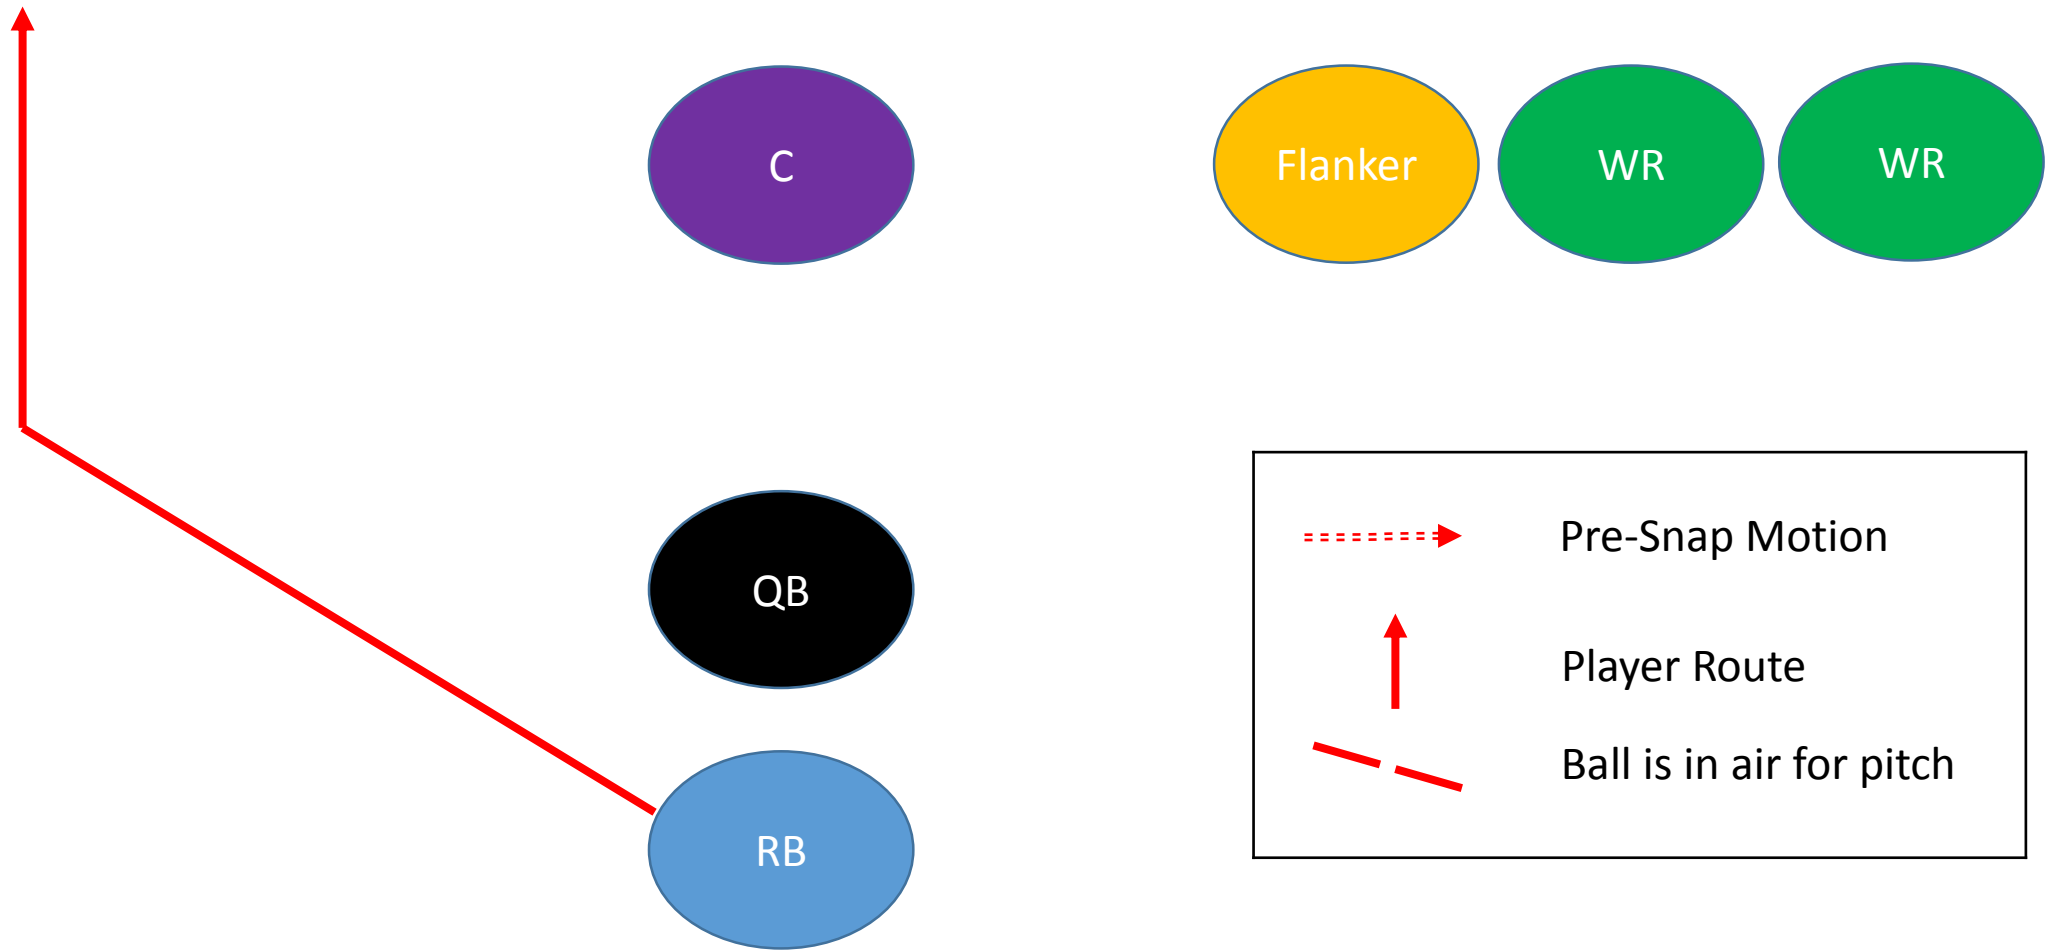

RFYFA
PLAYBOOK
3rd/4th Grade

Playbook Overview

Trips Formation

- Trips means there are two Wide Receivers together on one side of the Center, and the Flanker will line up next to the Wide Receivers nearest to the Center
- The Running Back will line up directly behind the Quarterback
- QB will be in shotgun formation
- On running plays all other players should run a “Go” route or “run off” the defenders in their part of the field

Twins Formation

- Twins means two Wide Receivers will line up together on one side of the Center
- The Flanker will be alone on the opposite side of the Center
- The Running Back will line up directly behind the Quarterback
- QB will be in shotgun formation
- On running plays all other players should run a “Go” route or “run off” the defenders in their part of the field

3rd/4th Grade Route Tree

TWINS LEFT, SWEEP LEFT

TWINS RIGHT, SWEEP LEFT

	Pre-Snap Motion
	Player Route
	Ball is in air for pitch

TWINS RIGHT, PITCH LEFT

TRIPS RIGHT, SWEEP LEFT

TRIPS LEFT, SWEEP LEFT

	Pre-Snap Motion
	Player Route
	Ball is in air for pitch

TRIPS RIGHT, PITCH LEFT

TWINS RIGHT, WR END AROUND

TWINS RIGHT, WR JET SWEEP

TWINS LEFT, FLANKER JET SWEEP

TRIPS RIGHT, WR END AROUND

	Pre-Snap Motion
	Player Route
	Ball is in air for pitch

TRIPS RIGHT, OUTSIDE WR JET SWEEP