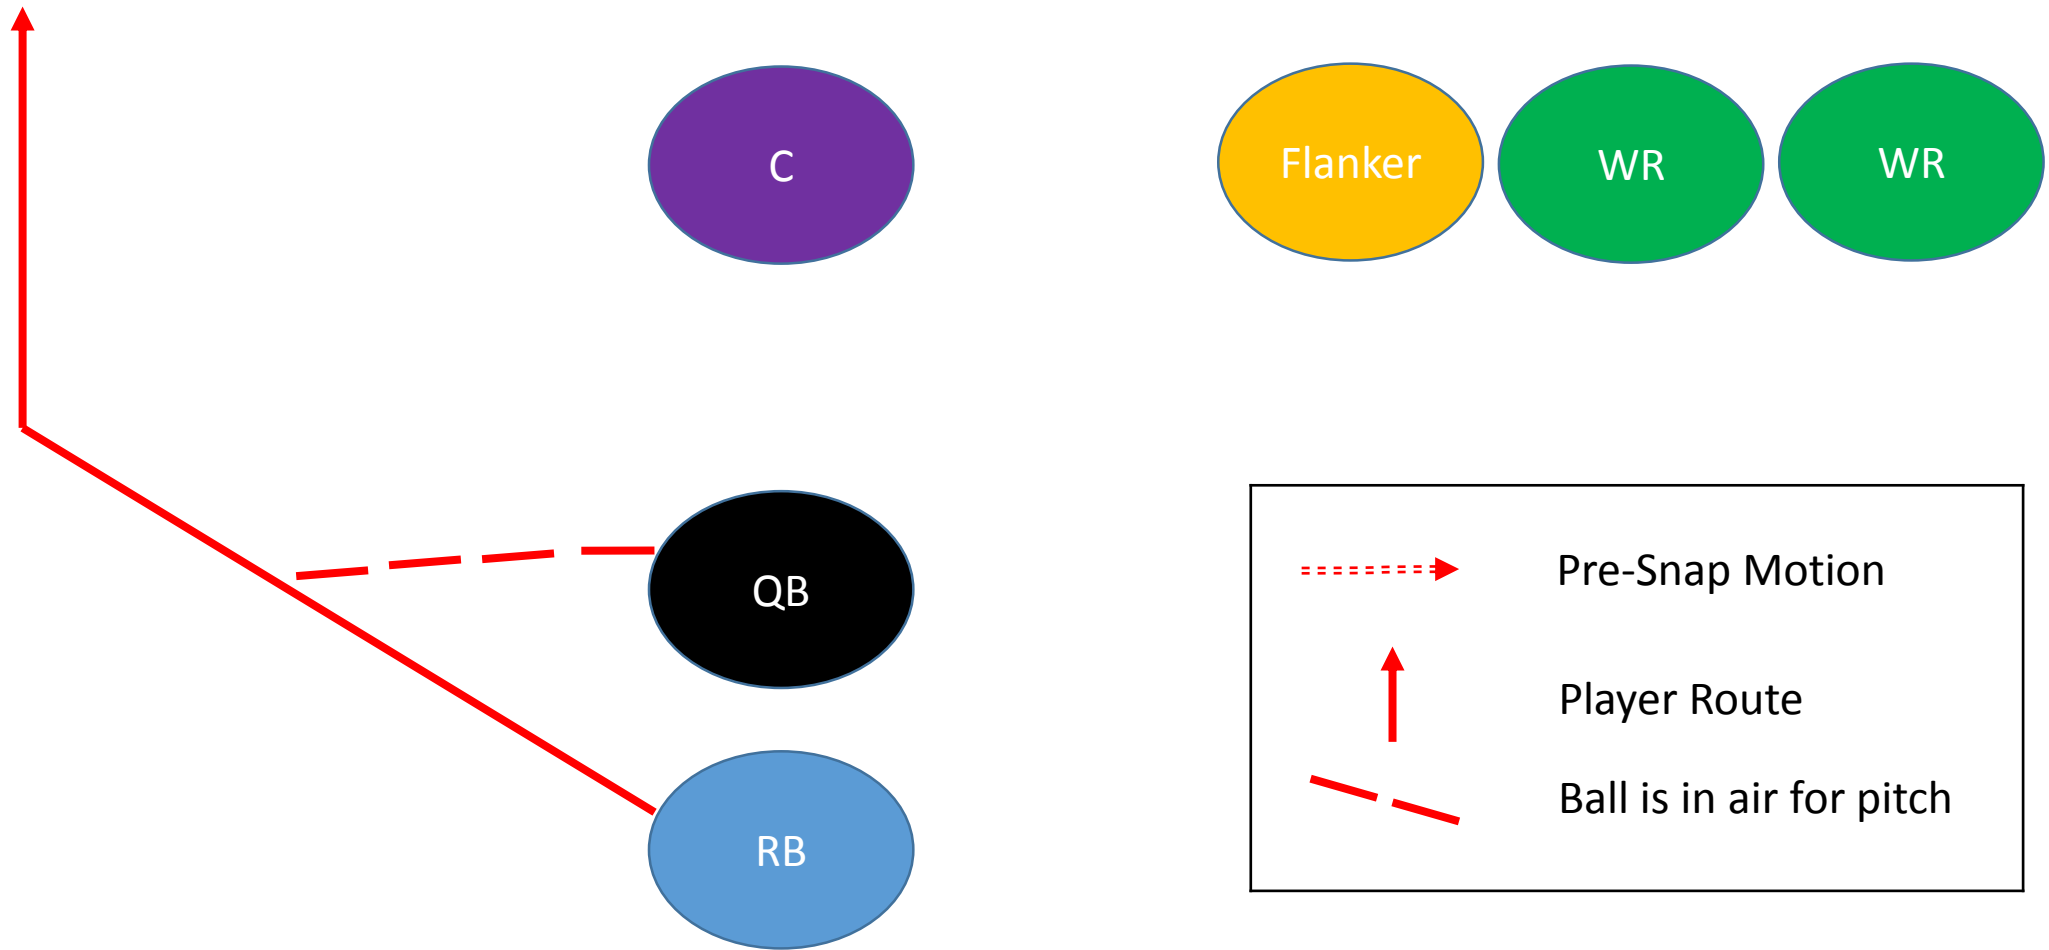

RFYFA
PLAYBOOK
3rd/4th Grade

Playbook Overview

Trips Formation

- Trips means there are two Wide Receivers together on one side of the Center, and the Flanker will line up next to the Wide Receivers nearest to the Center
- The Running Back will line up directly behind the Quarterback
- QB will be in shotgun formation
- On running plays all other players should run a “Go” route or “run off” the defenders in their part of the field

Twins Formation

- Twins means two Wide Receivers will line up together on one side of the Center
- The Flanker will be alone on the opposite side of the Center
- The Running Back will line up directly behind the Quarterback
- QB will be in shotgun formation
- On running plays all other players should run a “Go” route or “run off” the defenders in their part of the field

3rd/4th Grade Route Tree

TWINS LEFT, SWEEP LEFT

TWINS RIGHT, SWEEP LEFT

	Pre-Snap Motion
	Player Route
	Ball is in air for pitch

TWINS RIGHT, PITCH LEFT

TRIPS RIGHT, SWEEP LEFT

TRIPS LEFT, SWEEP LEFT

	Pre-Snap Motion
	Player Route
	Ball is in air for pitch

TRIPS RIGHT, PITCH LEFT

TWINS RIGHT, WR END AROUND

TWINS RIGHT, WR JET SWEEP

TWINS LEFT, FLANKER JET SWEEP

TRIPS RIGHT, WR END AROUND

	Pre-Snap Motion
	Player Route
	Ball is in air for pitch

TRIPS RIGHT, OUTSIDE WR JET SWEEP