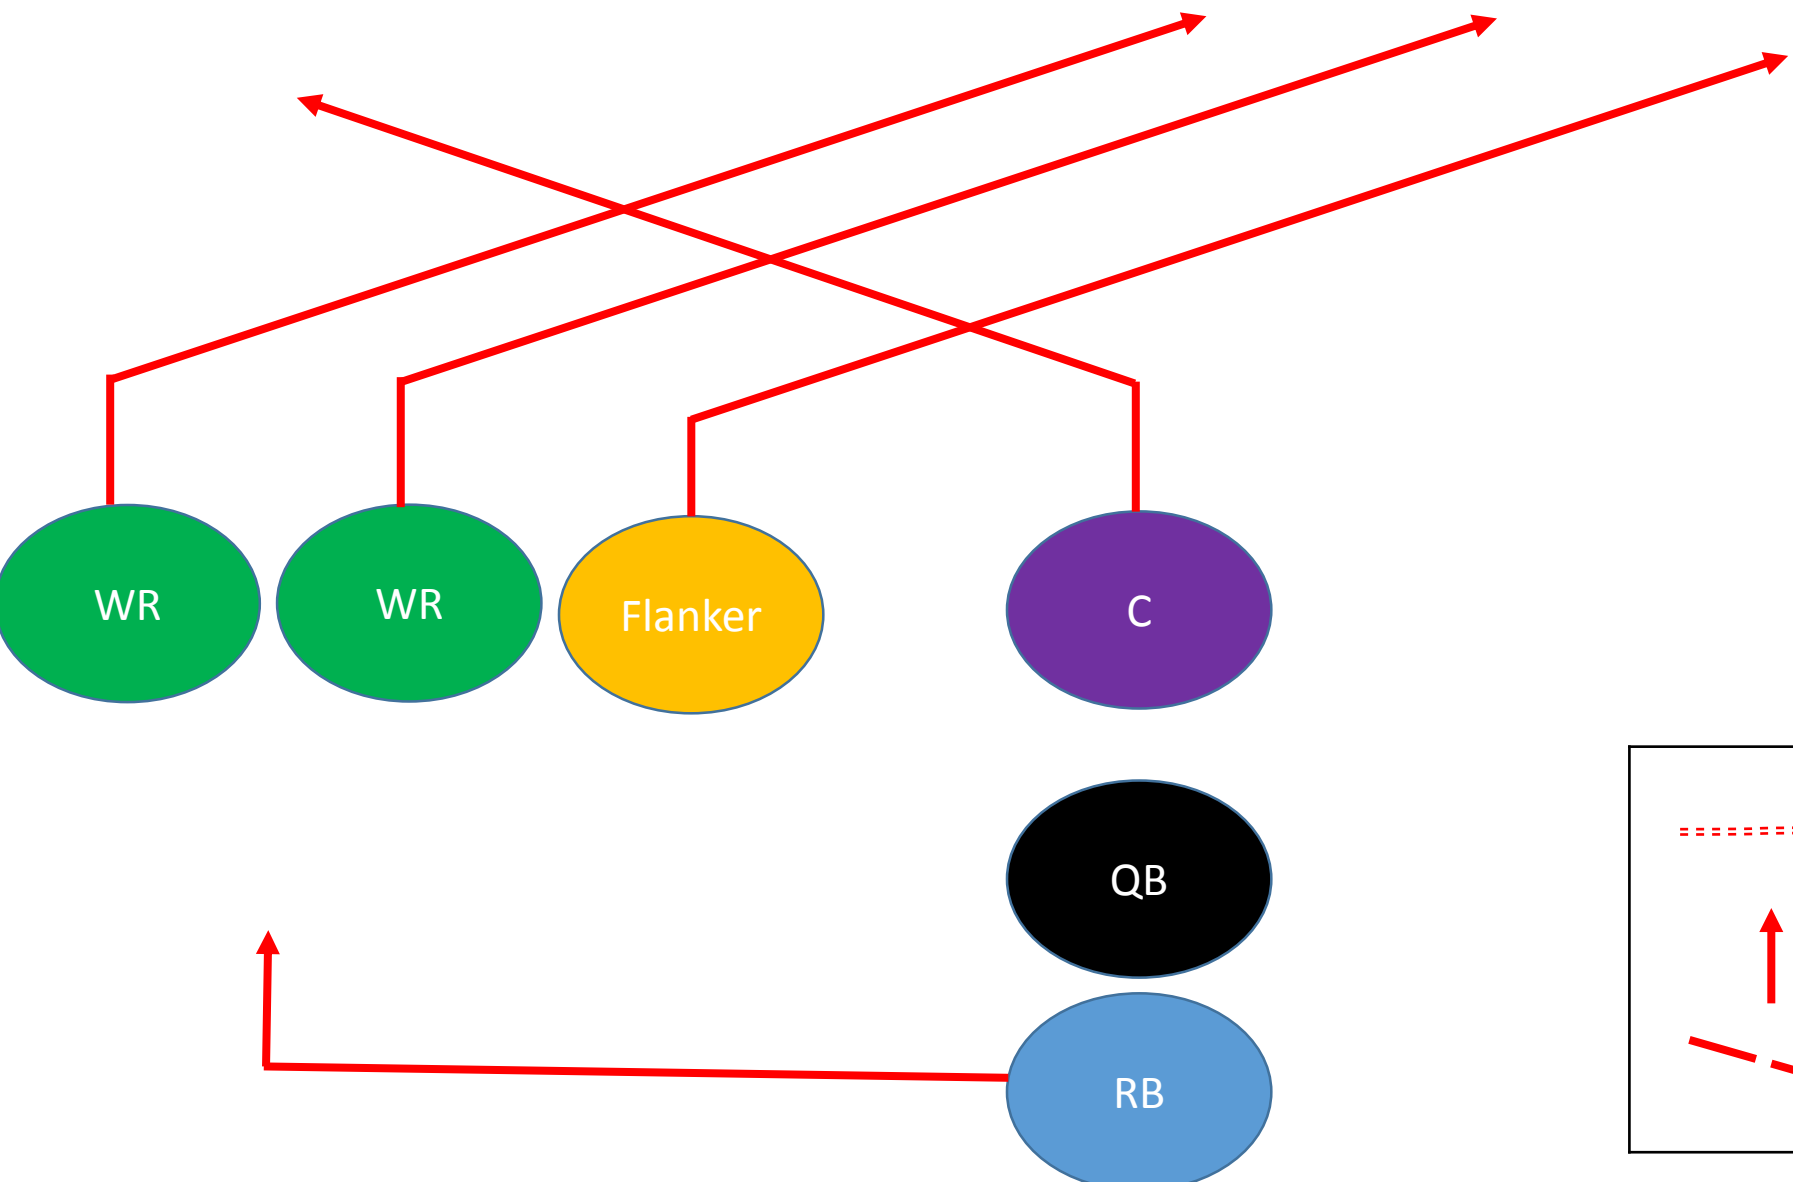

Twins Formation

- Twins means two Wide Receivers will line up together on one side of the Center
- The Flanker will be alone on the opposite side of the Center
- The Running Back will line up directly behind the Quarterback
- QB will be in shotgun formation
- On running plays all other players should run a “Go” route or “run off” the defenders in their part of the field

TWINS RIGHT, SWEEP RIGHT

TWINS RIGHT, PITCH RIGHT

TRIPS LEFT, SWEEP RIGHT

TRIPS LEFT, PITCH RIGHT

TRIPS LEFT, OUTSIDE WR JET SWEEP

TRIPS LEFT, FLANKER JET SWEEP

TRIPS LEFT, FLANKER END AROUND

TRIPS LEFT, OUTSIDE WR END AROUND

	Pre-Snap Motion
	Player Route
	Ball is in air for pitch

TRIPS RIGHT, SWEEP RIGHT

TWINS LEFT, WR REVERSE

TRIPS LEFT, WR REVERSE

TWINS LEFT, OUTSIDE WR JET SWEEP

TWINS LEFT, INSIDE WR JET SWEEP

TWINS RIGHT, ALL SLANT

TRIPS RIGHT, ALL SLANT

TRIPS LEFT, ALL SLANT

	Pre-Snap Motion
	Player Route
	Ball is in air for pitch

TRIPS RIGHT, ALL CURL

TWINS LEFT, ALL CURL

	Pre-Snap Motion
	Player Route
	Ball is in air for pitch

TRIPS LEFT, ALL CURL