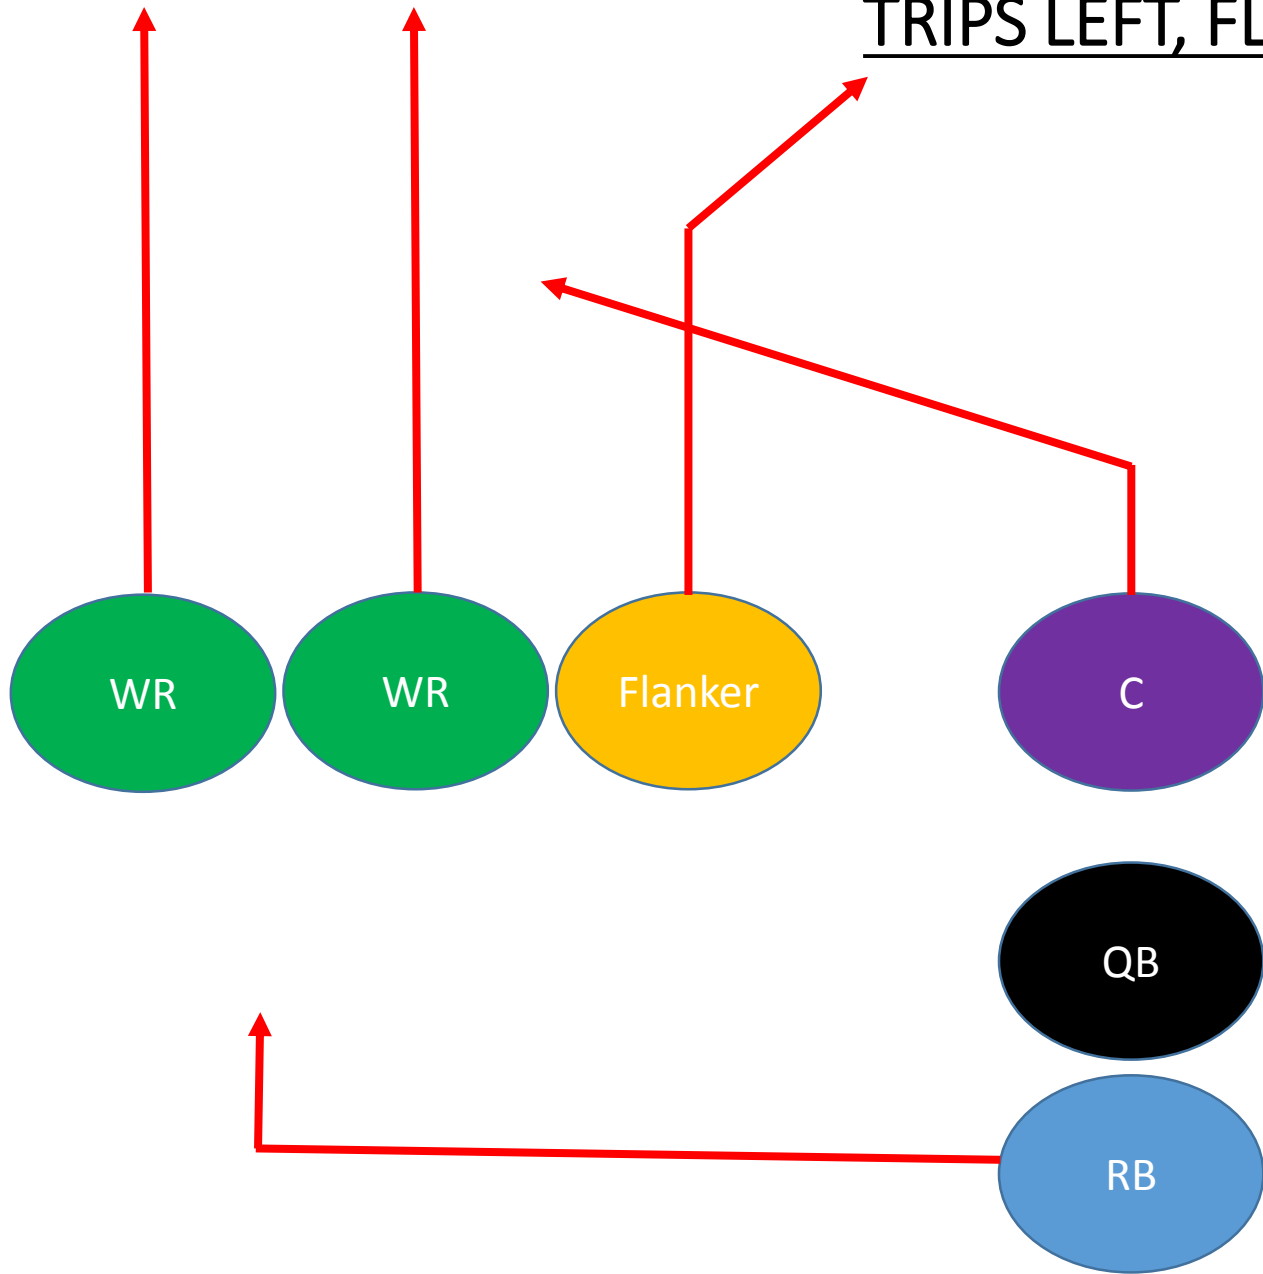

TRIPS RIGHT, ALL SLANT

TRIPS LEFT, ALL SLANT

	Pre-Snap Motion
	Player Route
	Ball is in air for pitch

TRIPS RIGHT, ALL CURL

TWINS LEFT, ALL CURL

	Pre-Snap Motion
	Player Route
	Ball is in air for pitch

TRIPS LEFT, ALL CURL

	Pre-Snap Motion
	Player Route
	Ball is in air for pitch

TWINS RIGHT, FLANKER POST

TWINS RIGHT, FLANKER POST

TWINS RIGHT, WIDE RECEIVER RUB

TWINS LEFT, WIDE RECEIVER RUB

TWINS RIGHT, ALL GO

	Pre-Snap Motion
	Player Route
	Ball is in air for pitch

TWINS LEFT, ALL GO

	Pre-Snap Motion
	Player Route
	Ball is in air for pitch

TRIPS RIGHT, ALL SLANT

TRIPS LEFT, ALL SLANT

	Pre-Snap Motion
	Player Route
	Ball is in air for pitch

TRIPS RIGHT, ALL CURL

TRIPS LEFT, ALL CURL

TRIPS RIGHT, FLANKER POST

TRIPS LEFT, FLANKER POST

	Pre-Snap Motion
	Player Route
	Ball is in air for pitch

TRIPS RIGHT, FLANKER DIG

TRIPS LEFT, FLANKER DIG

TRIPS RIGHT, WIDE RECEIVER RUB

TRIPS RIGHT, ALL GO