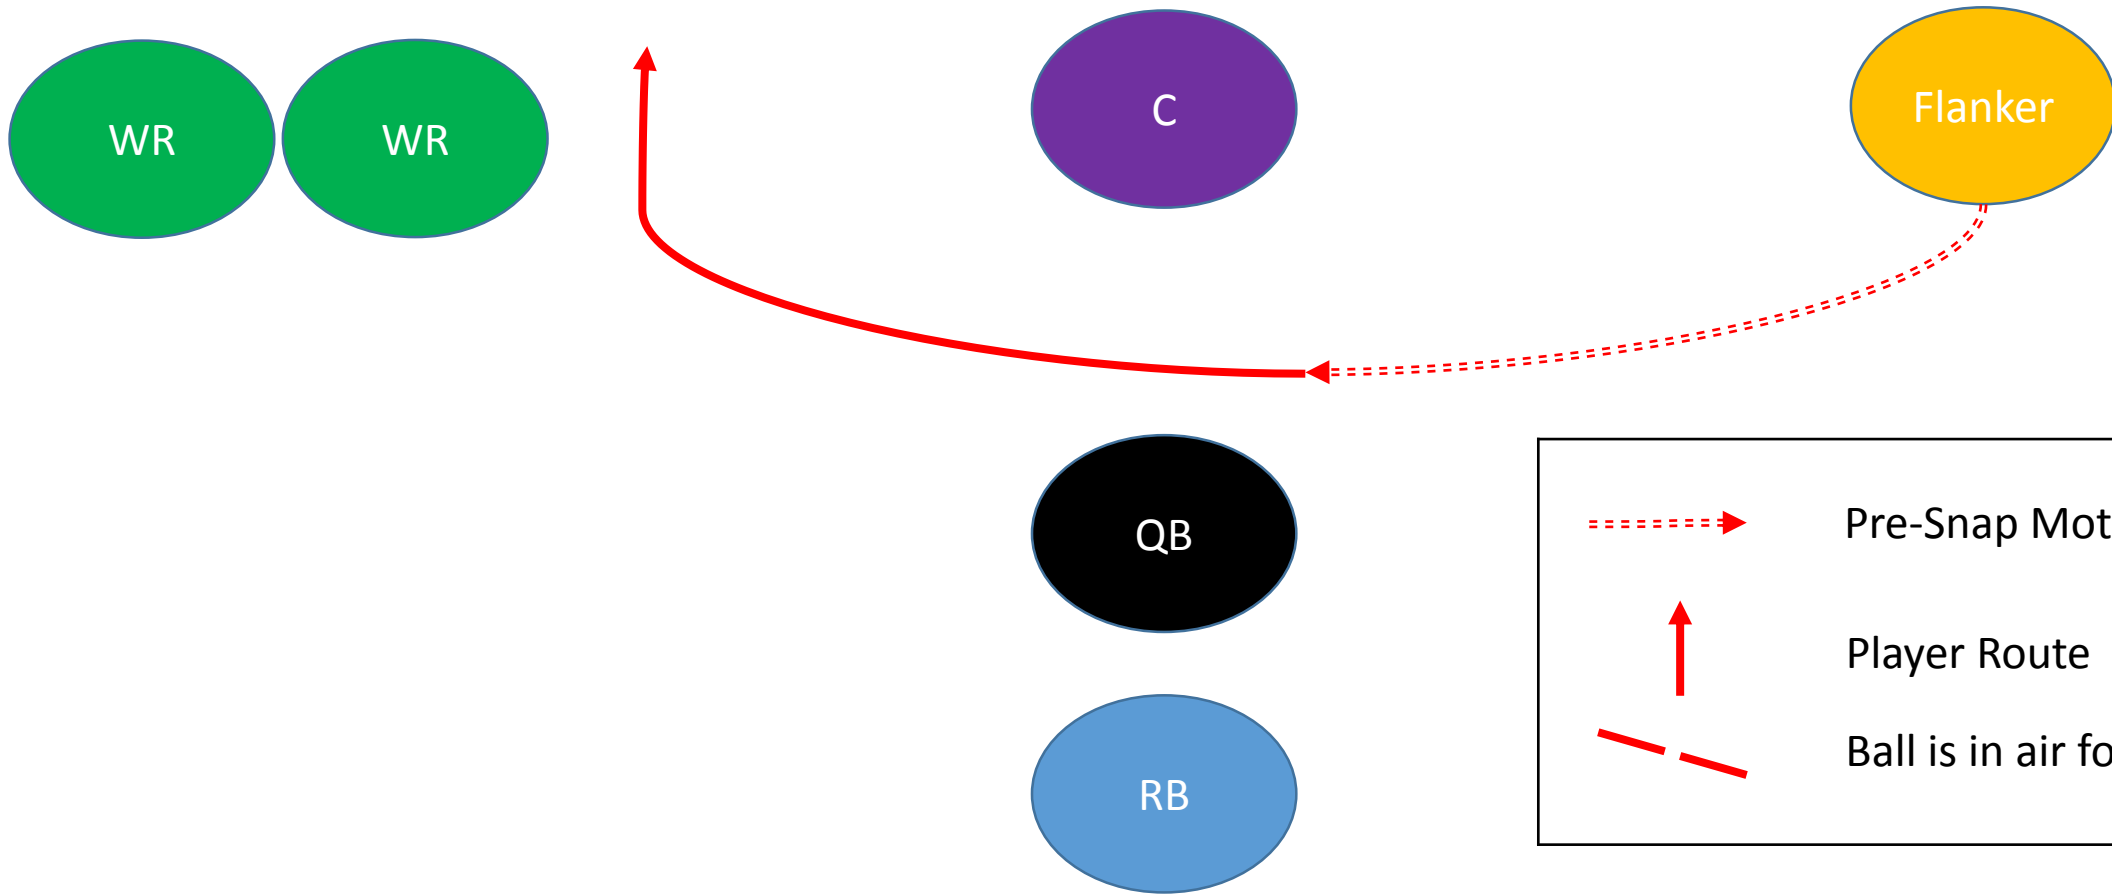

RFYFA
PLAYBOOK
3rd/4th Grade

Playbook Overview

Trips Formation

- Trips means there are two Wide Receivers together on one side of the Center, and the Flanker will line up next to the Wide Receivers nearest to the Center
- The Running Back will line up directly behind the Quarterback
- QB will be in shotgun formation
- On running plays all other players should run a “Go” route or “run off” the defenders in their part of the field

Twins Formation

- Twins means two Wide Receivers will line up together on one side of the Center
- The Flanker will be alone on the opposite side of the Center
- The Running Back will line up directly behind the Quarterback
- QB will be in shotgun formation
- On running plays all other players should run a “Go” route or “run off” the defenders in their part of the field

TRIPS RIGHT, PITCH LEFT

TWINS RIGHT, WR END AROUND

TWINS RIGHT, WR JET SWEEP

TWINS LEFT, FLANKER JET SWEEP

TRIPS RIGHT, WR END AROUND

	Pre-Snap Motion
	Player Route
	Ball is in air for pitch

TRIPS RIGHT, OUTSIDE WR JET SWEEP

TRIPS RIGHT, FLANKER JET SWEEP

TRIPS RIGHT, FLANKER END AROUND

	Pre-Snap Motion
	Player Route
	Ball is in air for pitch

TWINS LEFT, SWEEP RIGHT

	Pre-Snap Motion
	Player Route
	Ball is in air for pitch

TWINS LEFT, PITCH RIGHT