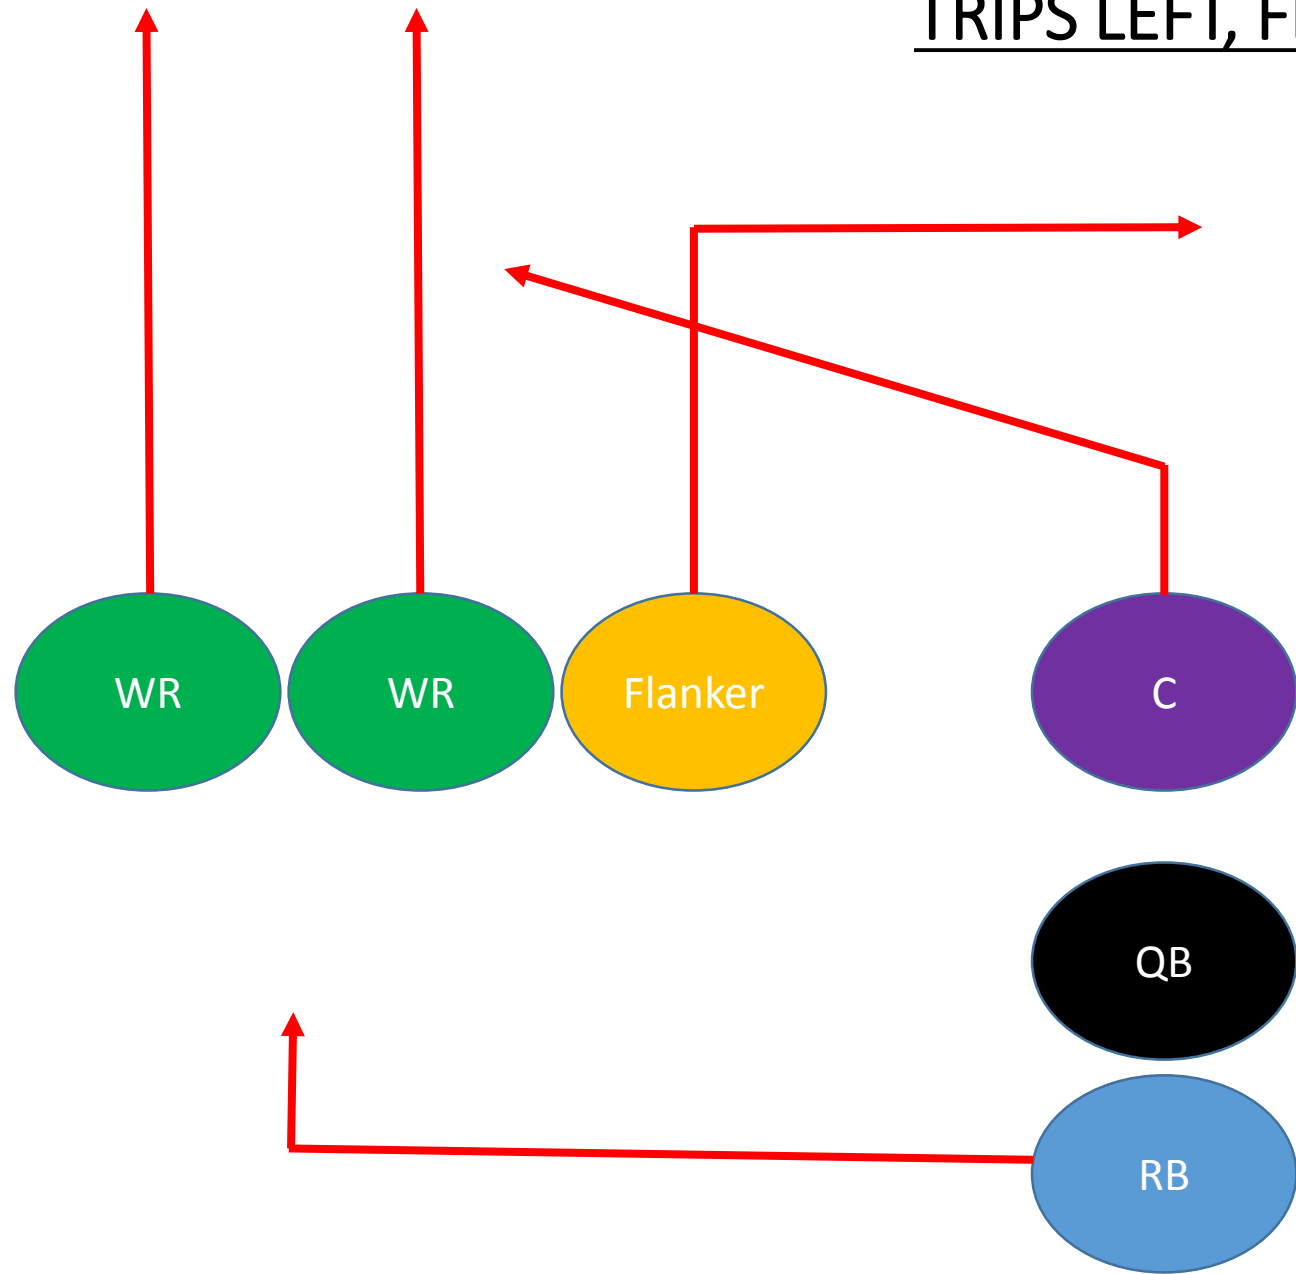

TRIPS RIGHT, ALL SLANT

TRIPS LEFT, ALL SLANT

	Pre-Snap Motion
	Player Route
	Ball is in air for pitch

TRIPS RIGHT, ALL CURL

TWINS LEFT, ALL CURL

	Pre-Snap Motion
	Player Route
	Ball is in air for pitch

TRIPS LEFT, ALL CURL

TWINS LEFT, ALL GO

	Pre-Snap Motion
	Player Route
	Ball is in air for pitch

TRIPS RIGHT, ALL SLANT

TRIPS LEFT, ALL SLANT

	Pre-Snap Motion
	Player Route
	Ball is in air for pitch

TRIPS RIGHT, ALL CURL

TRIPS LEFT, ALL CURL

TRIPS RIGHT, FLANKER POST

TRIPS LEFT, FLANKER POST

	Pre-Snap Motion
	Player Route
	Ball is in air for pitch

TRIPS RIGHT, FLANKER DIG

TRIPS LEFT, FLANKER DIG

TRIPS RIGHT, WIDE RECEIVER RUB

TRIPS RIGHT, ALL GO

TRIPS LEFT, RUNNING BACK PASS

	Pre-Snap Motion
	Player Route
	Ball is in air for pitch

TRIPS LEFT, JET SWEEP PASS

TWINS LEFT, SLANT RUB

	Pre-Snap Motion
	Player Route
	Ball is in air for pitch

TRIPS RIGHT, WR CURL 'N GO