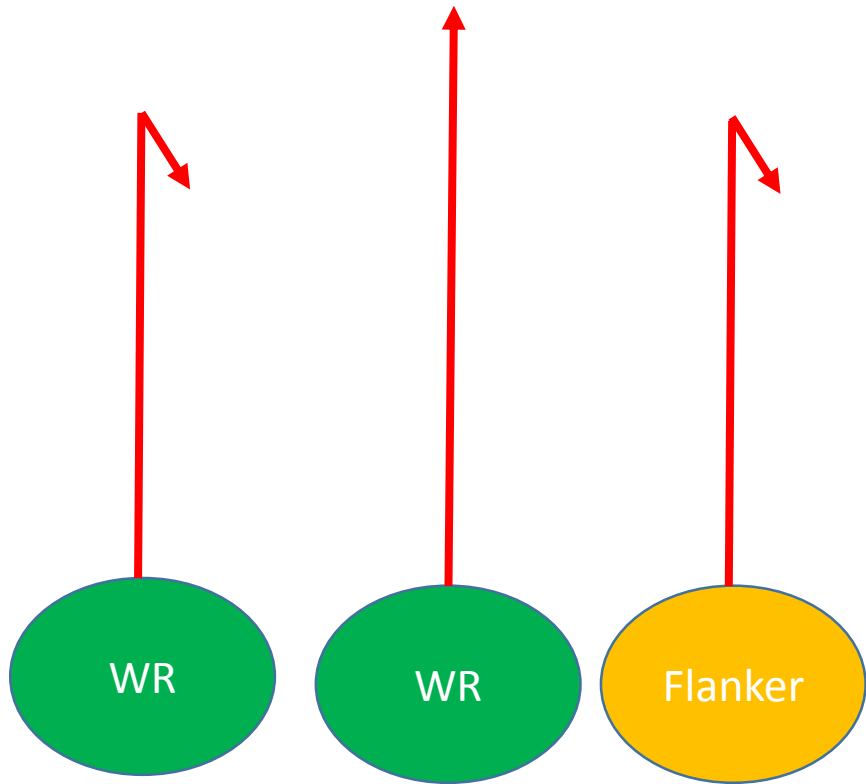

	Pre-Snap Motion
	Player Route
	Ball is in air for pitch

TRIPS RIGHT, SWEEP RIGHT

TWINS LEFT, WR REVERSE

TRIPS LEFT, WR REVERSE

TWINS LEFT, OUTSIDE WR JET SWEEP

TWINS LEFT, INSIDE WR JET SWEEP

TWINS RIGHT, ALL SLANT

TRIPS RIGHT, ALL SLANT

TRIPS LEFT, ALL SLANT

	Pre-Snap Motion
	Player Route
	Ball is in air for pitch

TRIPS RIGHT, ALL CURL

TWINS LEFT, ALL CURL

	Pre-Snap Motion
	Player Route
	Ball is in air for pitch

TRIPS LEFT, ALL CURL

	Pre-Snap Motion
	Player Route
	Ball is in air for pitch

TWINS RIGHT, FLANKER POST

TWINS RIGHT, FLANKER POST

TWINS RIGHT, WIDE RECEIVER RUB

TWINS LEFT, WIDE RECEIVER RUB

TWINS RIGHT, ALL GO

	Pre-Snap Motion
	Player Route
	Ball is in air for pitch

TWINS LEFT, ALL GO

	Pre-Snap Motion
	Player Route
	Ball is in air for pitch

TRIPS RIGHT, ALL SLANT

TRIPS LEFT, ALL SLANT

	Pre-Snap Motion
	Player Route
	Ball is in air for pitch

TRIPS RIGHT, ALL CURL

TRIPS LEFT, ALL CURL