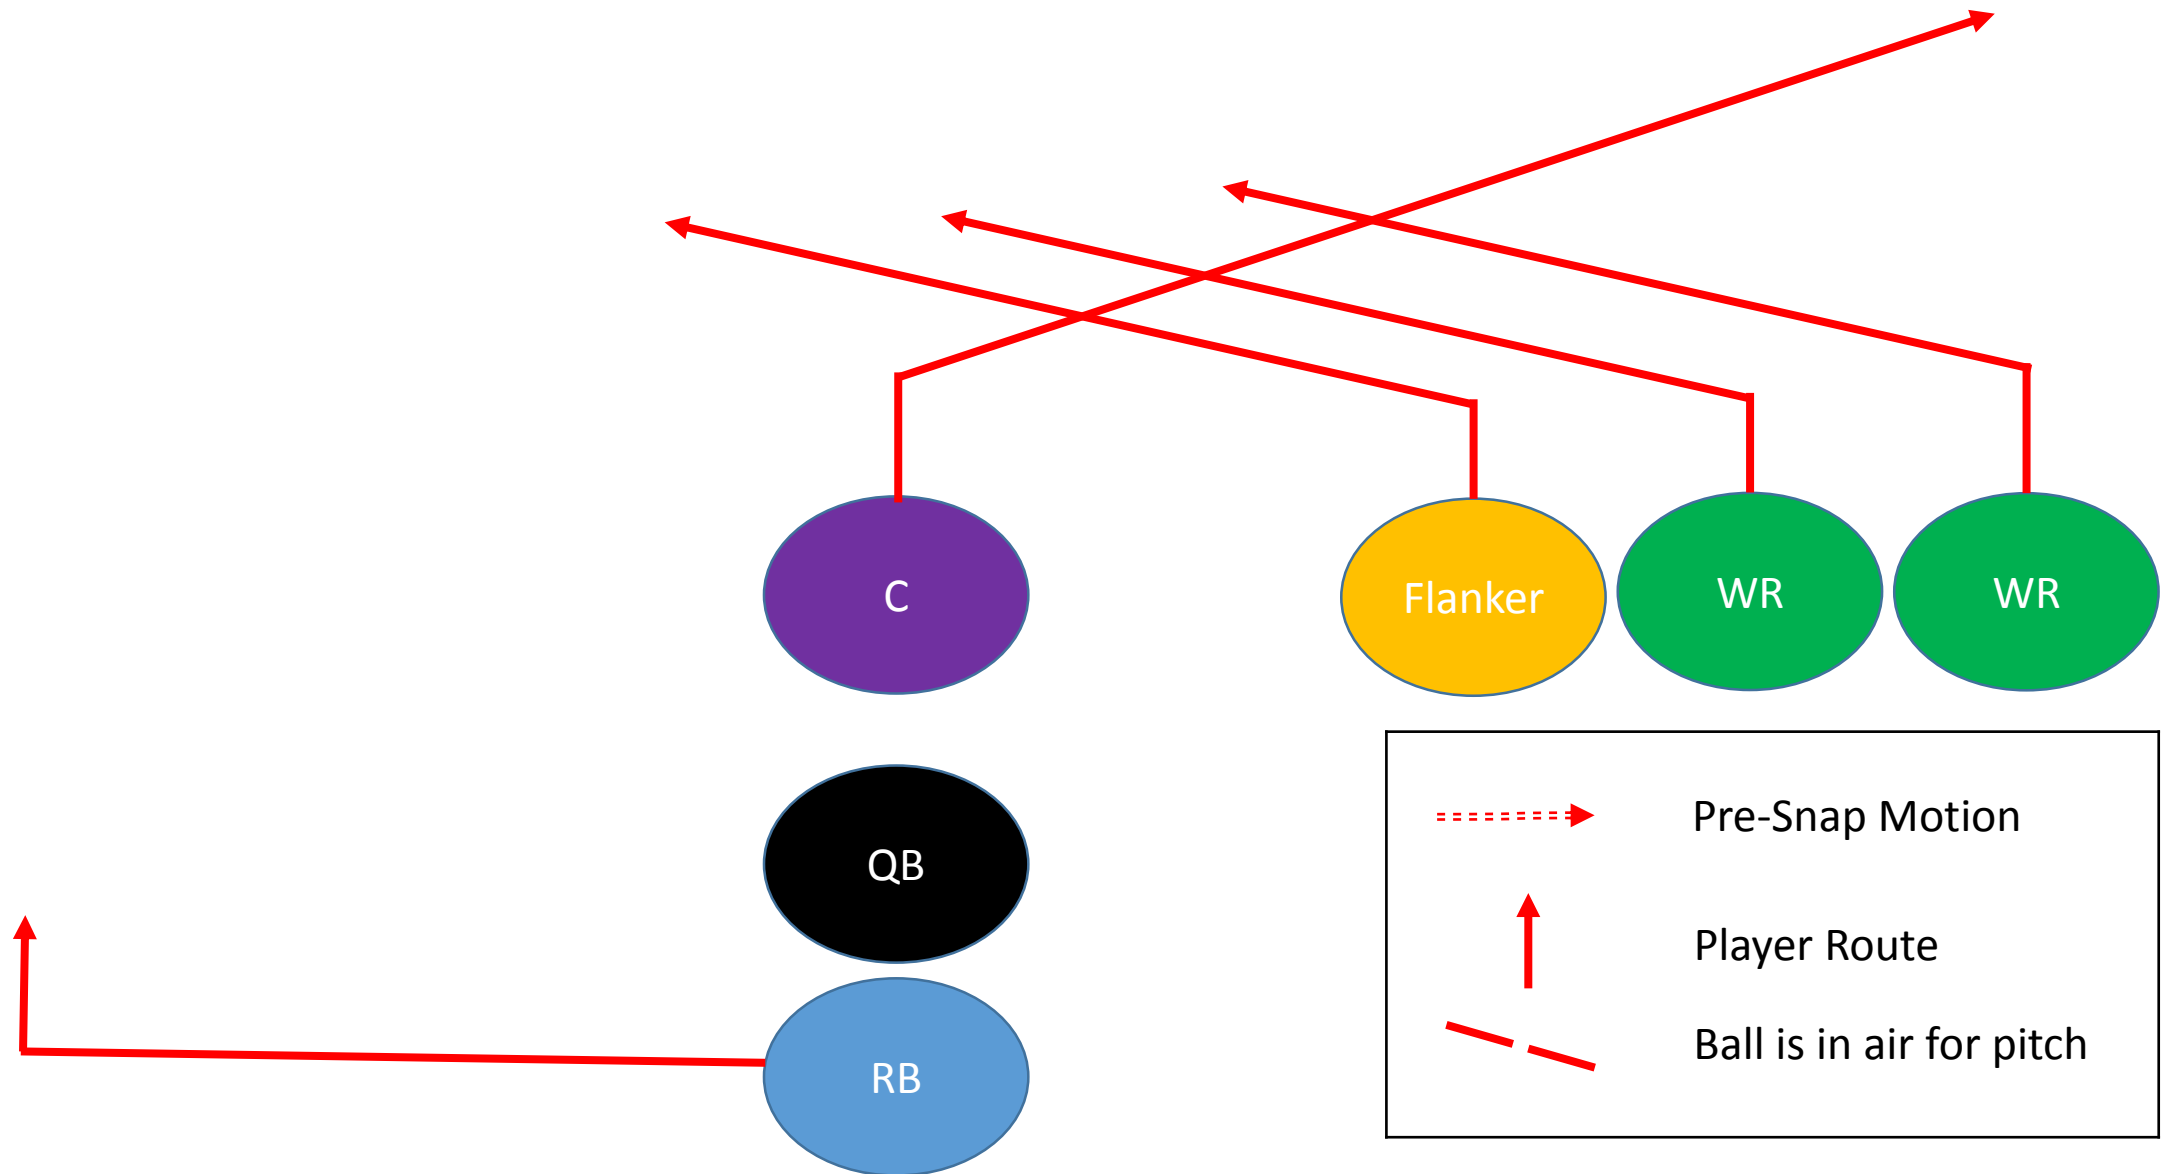

Twins Formation

- Twins means two Wide Receivers will line up together on one side of the Center
- The Flanker will be alone on the opposite side of the Center
- The Running Back will line up directly behind the Quarterback
- QB will be in shotgun formation
- On running plays all other players should run a “Go” route or “run off” the defenders in their part of the field

TWINS RIGHT, SWEEP RIGHT

TWINS RIGHT, PITCH RIGHT

TRIPS LEFT, SWEEP RIGHT

TRIPS LEFT, PITCH RIGHT

TRIPS LEFT, OUTSIDE WR JET SWEEP

TRIPS LEFT, FLANKER JET SWEEP

TRIPS LEFT, FLANKER END AROUND

TRIPS LEFT, OUTSIDE WR END AROUND

	Pre-Snap Motion
	Player Route
	Ball is in air for pitch

TRIPS RIGHT, SWEEP RIGHT

TWINS LEFT, WR REVERSE

TRIPS LEFT, WR REVERSE

TWINS LEFT, OUTSIDE WR JET SWEEP

TWINS LEFT, INSIDE WR JET SWEEP

TWINS RIGHT, ALL SLANT

TRIPS RIGHT, ALL SLANT

TRIPS LEFT, ALL SLANT

	Pre-Snap Motion
	Player Route
	Ball is in air for pitch

TRIPS RIGHT, ALL CURL

TWINS LEFT, ALL CURL

	Pre-Snap Motion
	Player Route
	Ball is in air for pitch

TRIPS LEFT, ALL CURL