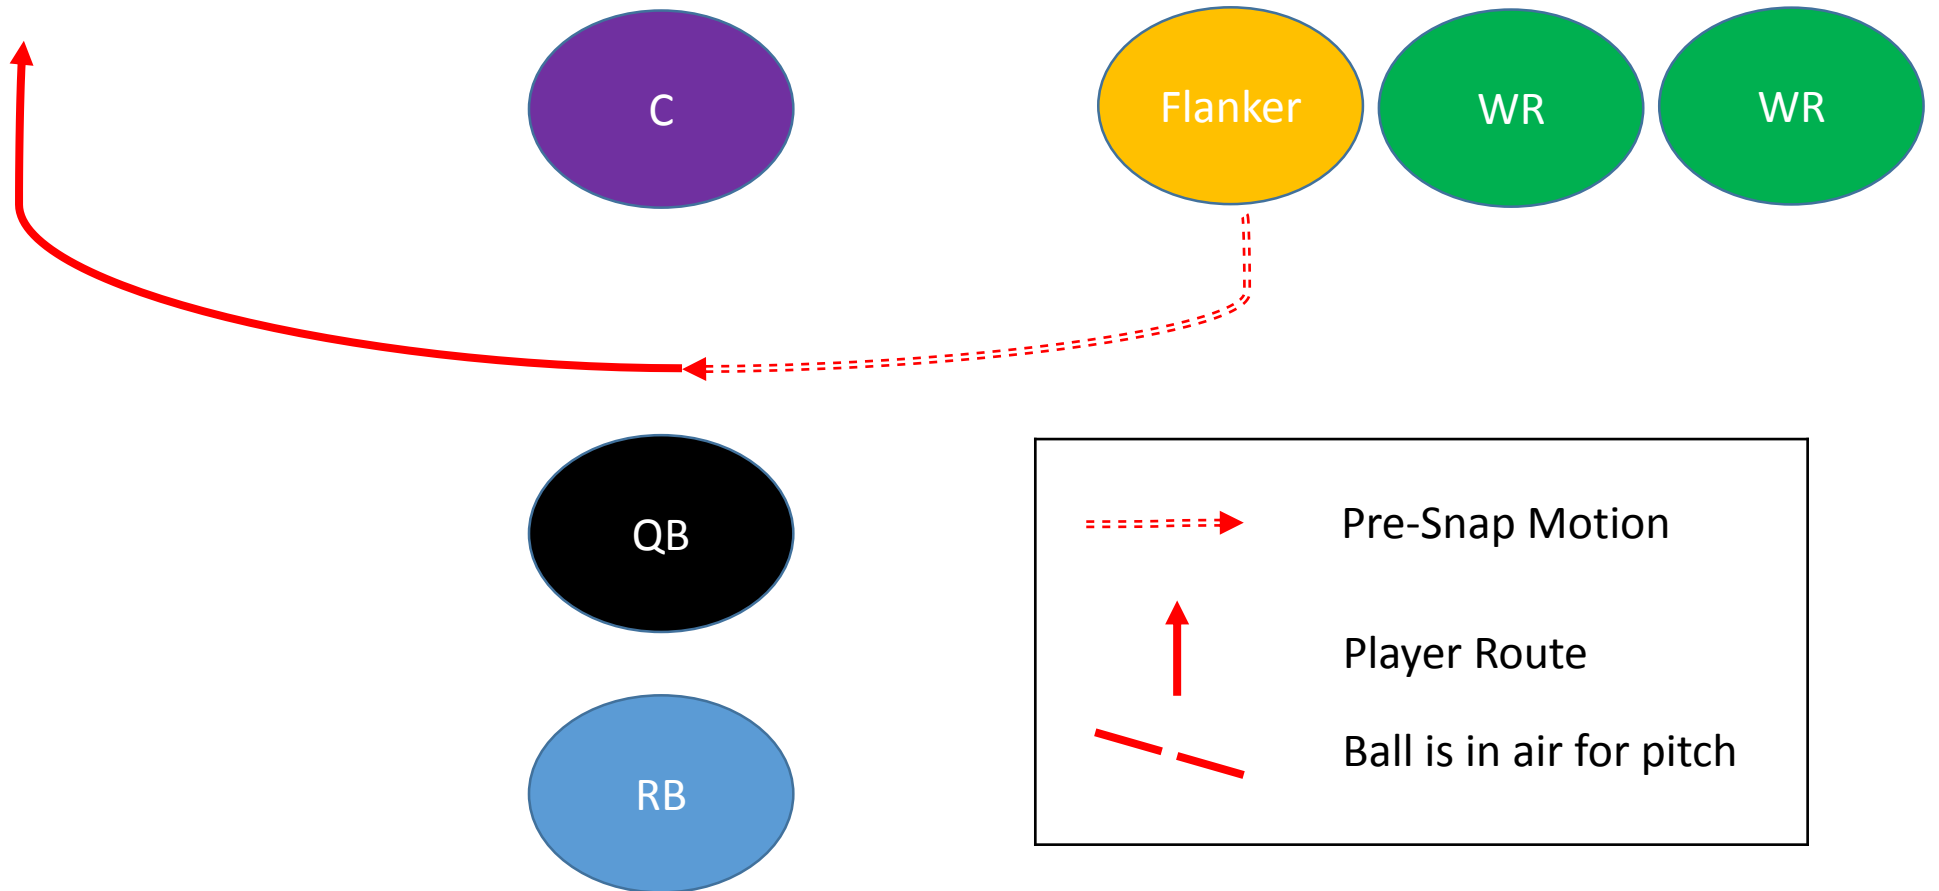

RFYFA
PLAYBOOK
3rd/4th Grade

Playbook Overview

Trips Formation

- Trips means there are two Wide Receivers together on one side of the Center, and the Flanker will line up next to the Wide Receivers nearest to the Center
- The Running Back will line up directly behind the Quarterback
- QB will be in shotgun formation
- On running plays all other players should run a “Go” route or “run off” the defenders in their part of the field

Twins Formation

- Twins means two Wide Receivers will line up together on one side of the Center
- The Flanker will be alone on the opposite side of the Center
- The Running Back will line up directly behind the Quarterback
- QB will be in shotgun formation
- On running plays all other players should run a “Go” route or “run off” the defenders in their part of the field

TRIPS RIGHT, PITCH LEFT

TWINS RIGHT, WR END AROUND

TWINS RIGHT, WR JET SWEEP

TWINS LEFT, FLANKER JET SWEEP

TRIPS RIGHT, WR END AROUND

	Pre-Snap Motion
	Player Route
	Ball is in air for pitch

TRIPS RIGHT, OUTSIDE WR JET SWEEP

TRIPS RIGHT, FLANKER JET SWEEP

TRIPS RIGHT, FLANKER END AROUND

	Pre-Snap Motion
	Player Route
	Ball is in air for pitch

TWINS LEFT, SWEEP RIGHT

	Pre-Snap Motion
	Player Route
	Ball is in air for pitch

TWINS LEFT, PITCH RIGHT