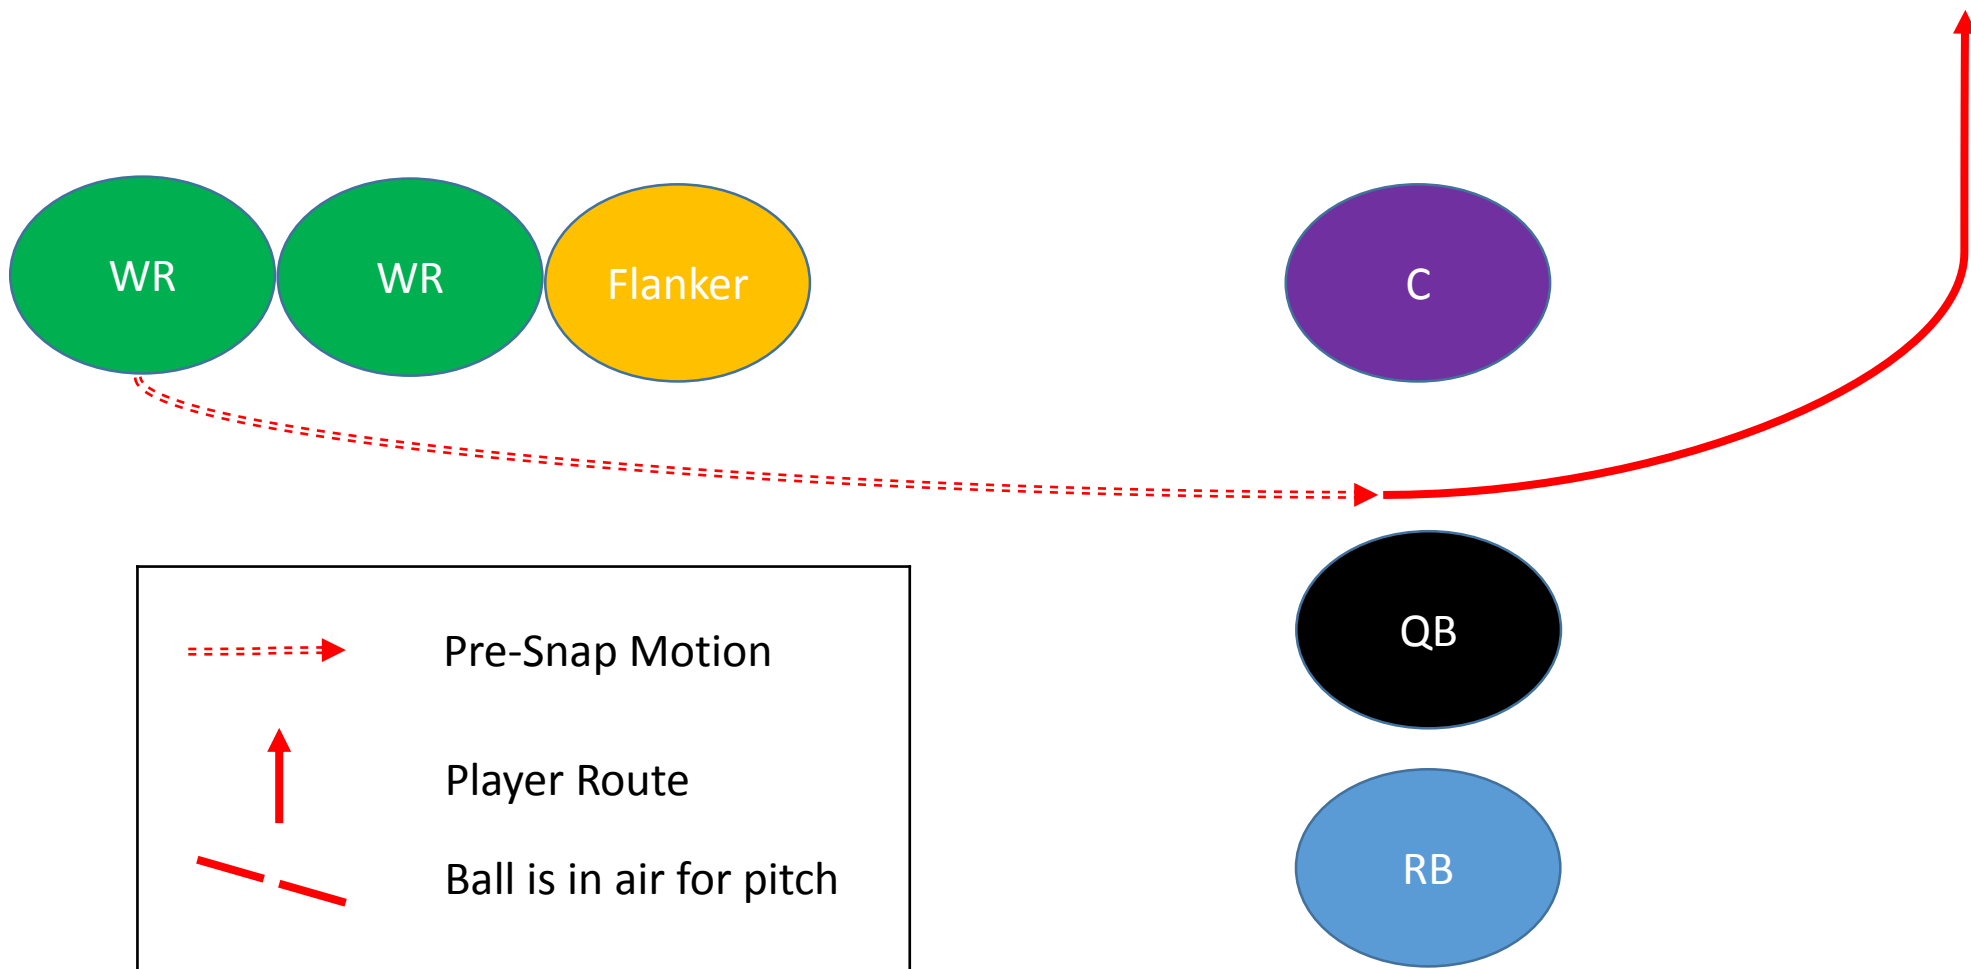

Twins Formation

- Twins means two Wide Receivers will line up together on one side of the Center
- The Flanker will be alone on the opposite side of the Center
- The Running Back will line up directly behind the Quarterback
- QB will be in shotgun formation
- On running plays all other players should run a “Go” route or “run off” the defenders in their part of the field

TRIPS RIGHT, FLANKER JET SWEEP

TRIPS RIGHT, FLANKER END AROUND

	Pre-Snap Motion
	Player Route
	Ball is in air for pitch

TWINS LEFT, SWEEP RIGHT

	Pre-Snap Motion
	Player Route
	Ball is in air for pitch

TWINS LEFT, PITCH RIGHT

TWINS RIGHT, SWEEP RIGHT

TWINS RIGHT, PITCH RIGHT

TRIPS LEFT, SWEEP RIGHT

TRIPS LEFT, PITCH RIGHT

TRIPS LEFT, OUTSIDE WR JET SWEEP

TRIPS LEFT, FLANKER JET SWEEP

TRIPS LEFT, FLANKER END AROUND

TRIPS LEFT, OUTSIDE WR END AROUND

	Pre-Snap Motion
	Player Route
	Ball is in air for pitch

TRIPS RIGHT, SWEEP RIGHT

TWINS LEFT, WR REVERSE

TRIPS LEFT, WR REVERSE

TWINS LEFT, OUTSIDE WR JET SWEEP

TWINS LEFT, INSIDE WR JET SWEEP

TWINS RIGHT, ALL SLANT