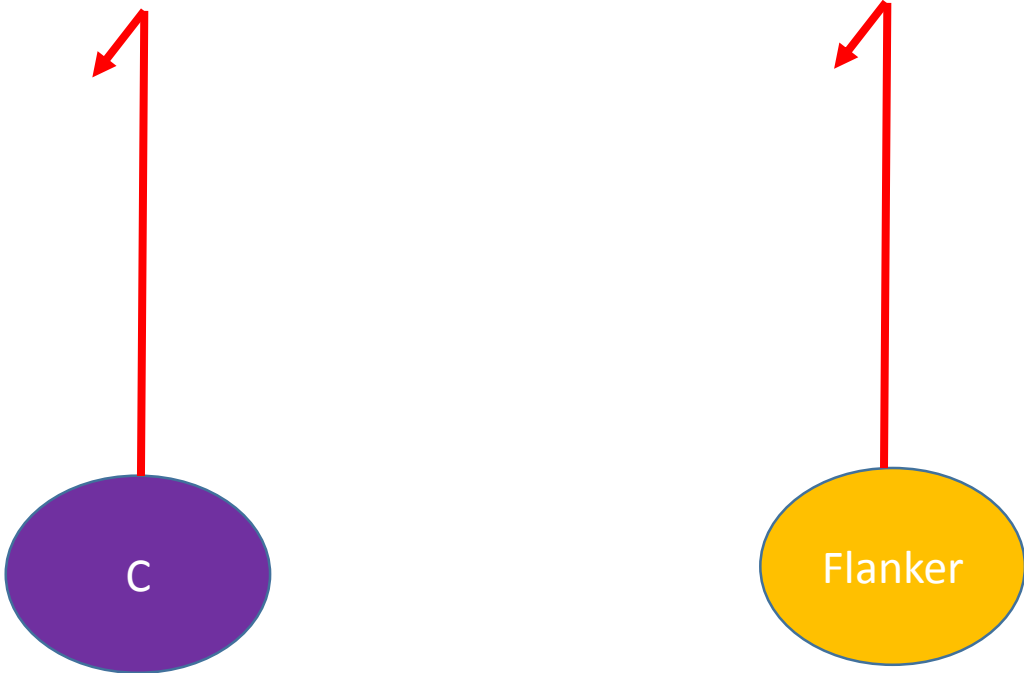

	Pre-Snap Motion
	Player Route
	Ball is in air for pitch

TRIPS RIGHT, SWEEP RIGHT

TWINS LEFT, WR REVERSE

TRIPS LEFT, WR REVERSE

TWINS LEFT, OUTSIDE WR JET SWEEP

TWINS LEFT, INSIDE WR JET SWEEP

TWINS RIGHT, ALL SLANT

TRIPS RIGHT, ALL SLANT

TRIPS LEFT, ALL SLANT

	Pre-Snap Motion
	Player Route
	Ball is in air for pitch

TRIPS RIGHT, ALL CURL

TWINS LEFT, ALL CURL

	Pre-Snap Motion
	Player Route
	Ball is in air for pitch

TRIPS LEFT, ALL CURL