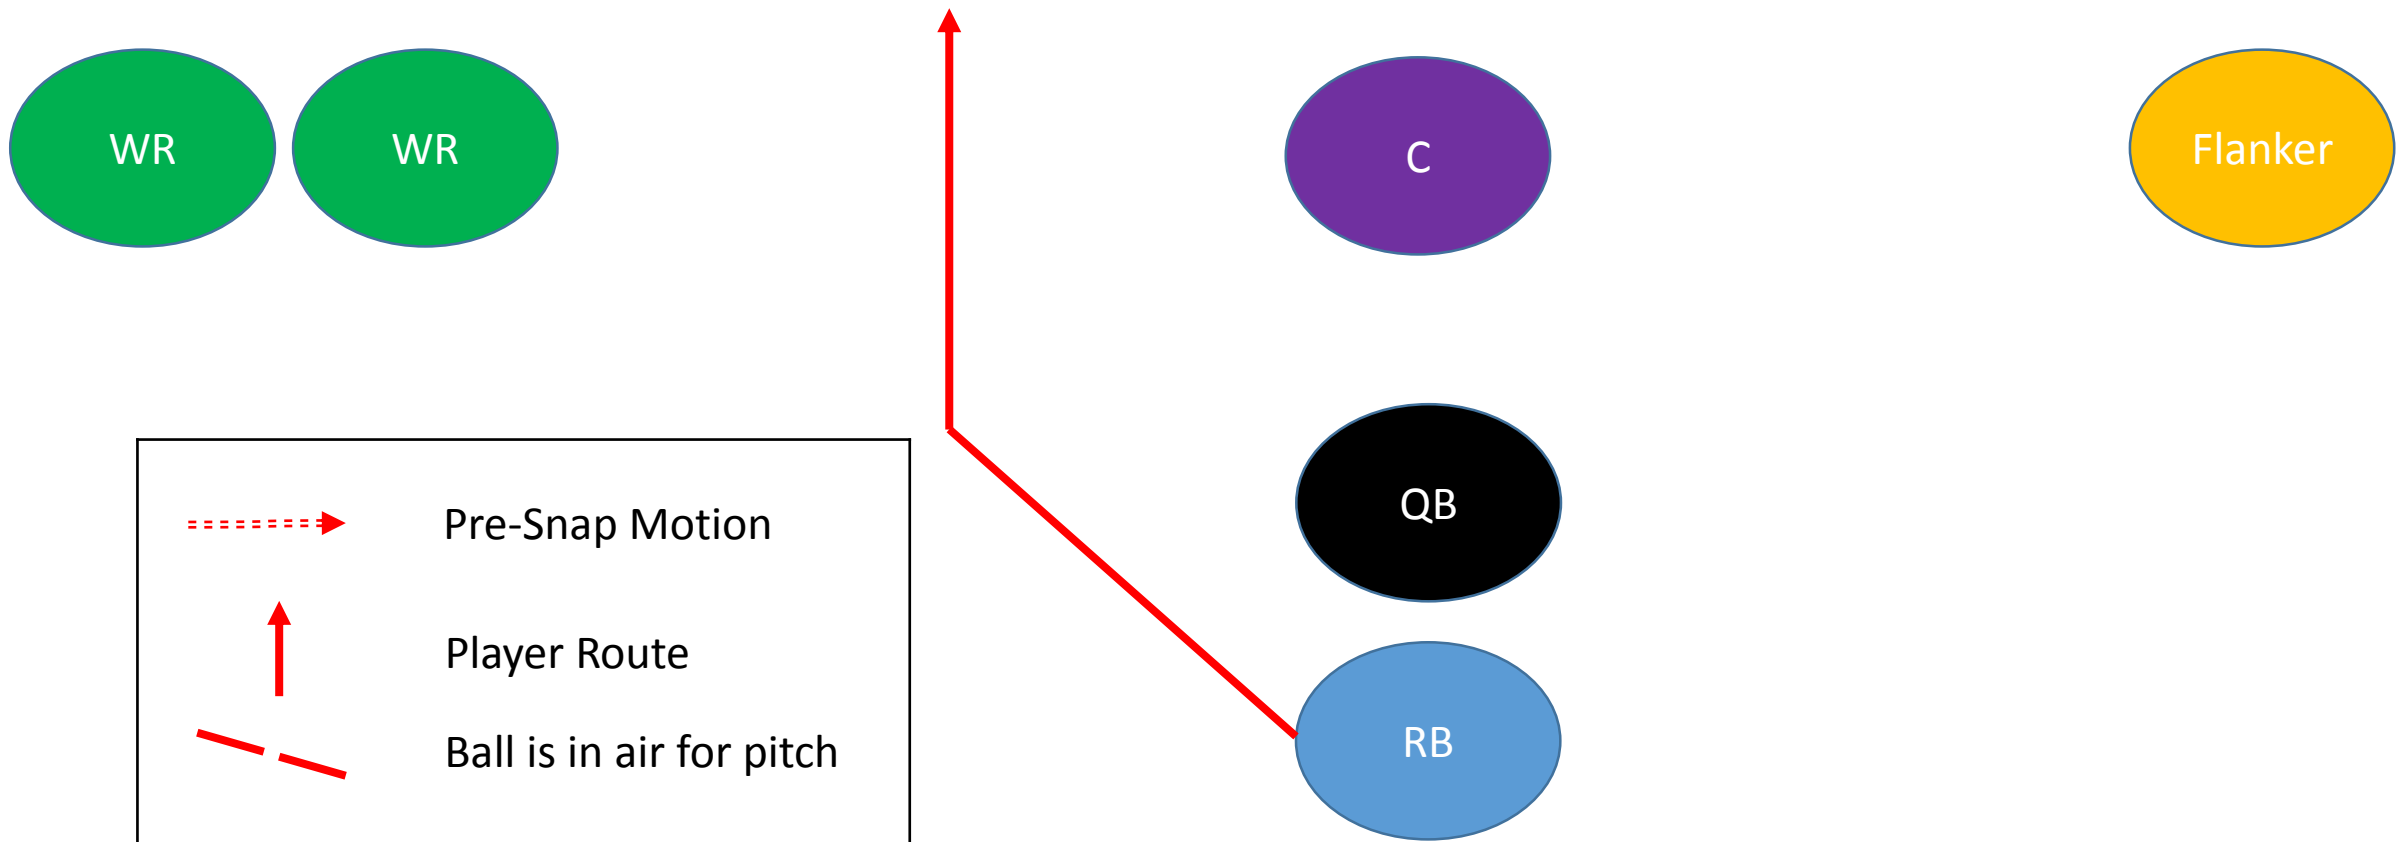

TWINS LEFT, SWEEP LEFT