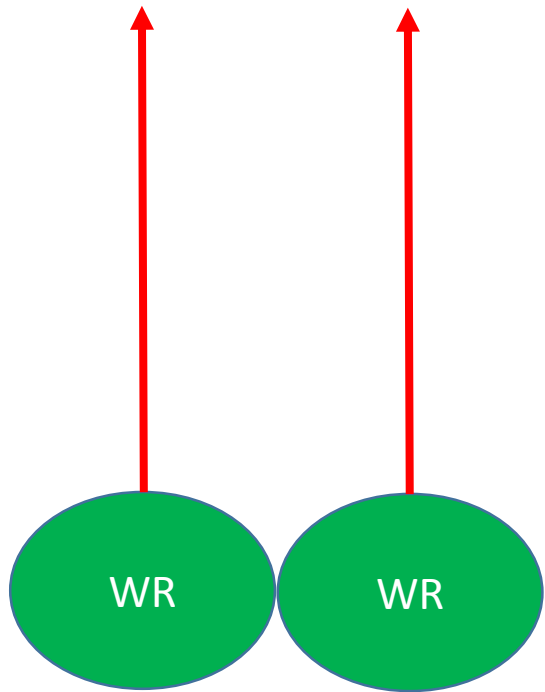

Twins Formation

- Twins means two Wide Receivers will line up together on one side of the Center
- The Flanker will be alone on the opposite side of the Center
- The Running Back will line up directly behind the Quarterback
- QB will be in shotgun formation
- On running plays all other players should run a “Go” route or “run off” the defenders in their part of the field

TRIPS RIGHT, ALL SLANT

TRIPS LEFT, ALL SLANT

	Pre-Snap Motion
	Player Route
	Ball is in air for pitch

TRIPS RIGHT, ALL CURL

TWINS LEFT, ALL CURL

	Pre-Snap Motion
	Player Route
	Ball is in air for pitch

TRIPS LEFT, ALL CURL

	Pre-Snap Motion
	Player Route
	Ball is in air for pitch

TWINS RIGHT, FLANKER POST

TWINS RIGHT, FLANKER POST

TWINS RIGHT, WIDE RECEIVER RUB

TWINS LEFT, WIDE RECEIVER RUB

TWINS RIGHT, ALL GO

	Pre-Snap Motion
	Player Route
	Ball is in air for pitch

TWINS LEFT, ALL GO

	Pre-Snap Motion
	Player Route
	Ball is in air for pitch

TRIPS RIGHT, ALL SLANT

TRIPS LEFT, ALL SLANT

	Pre-Snap Motion
	Player Route
	Ball is in air for pitch

TRIPS RIGHT, ALL CURL

TRIPS LEFT, ALL CURL