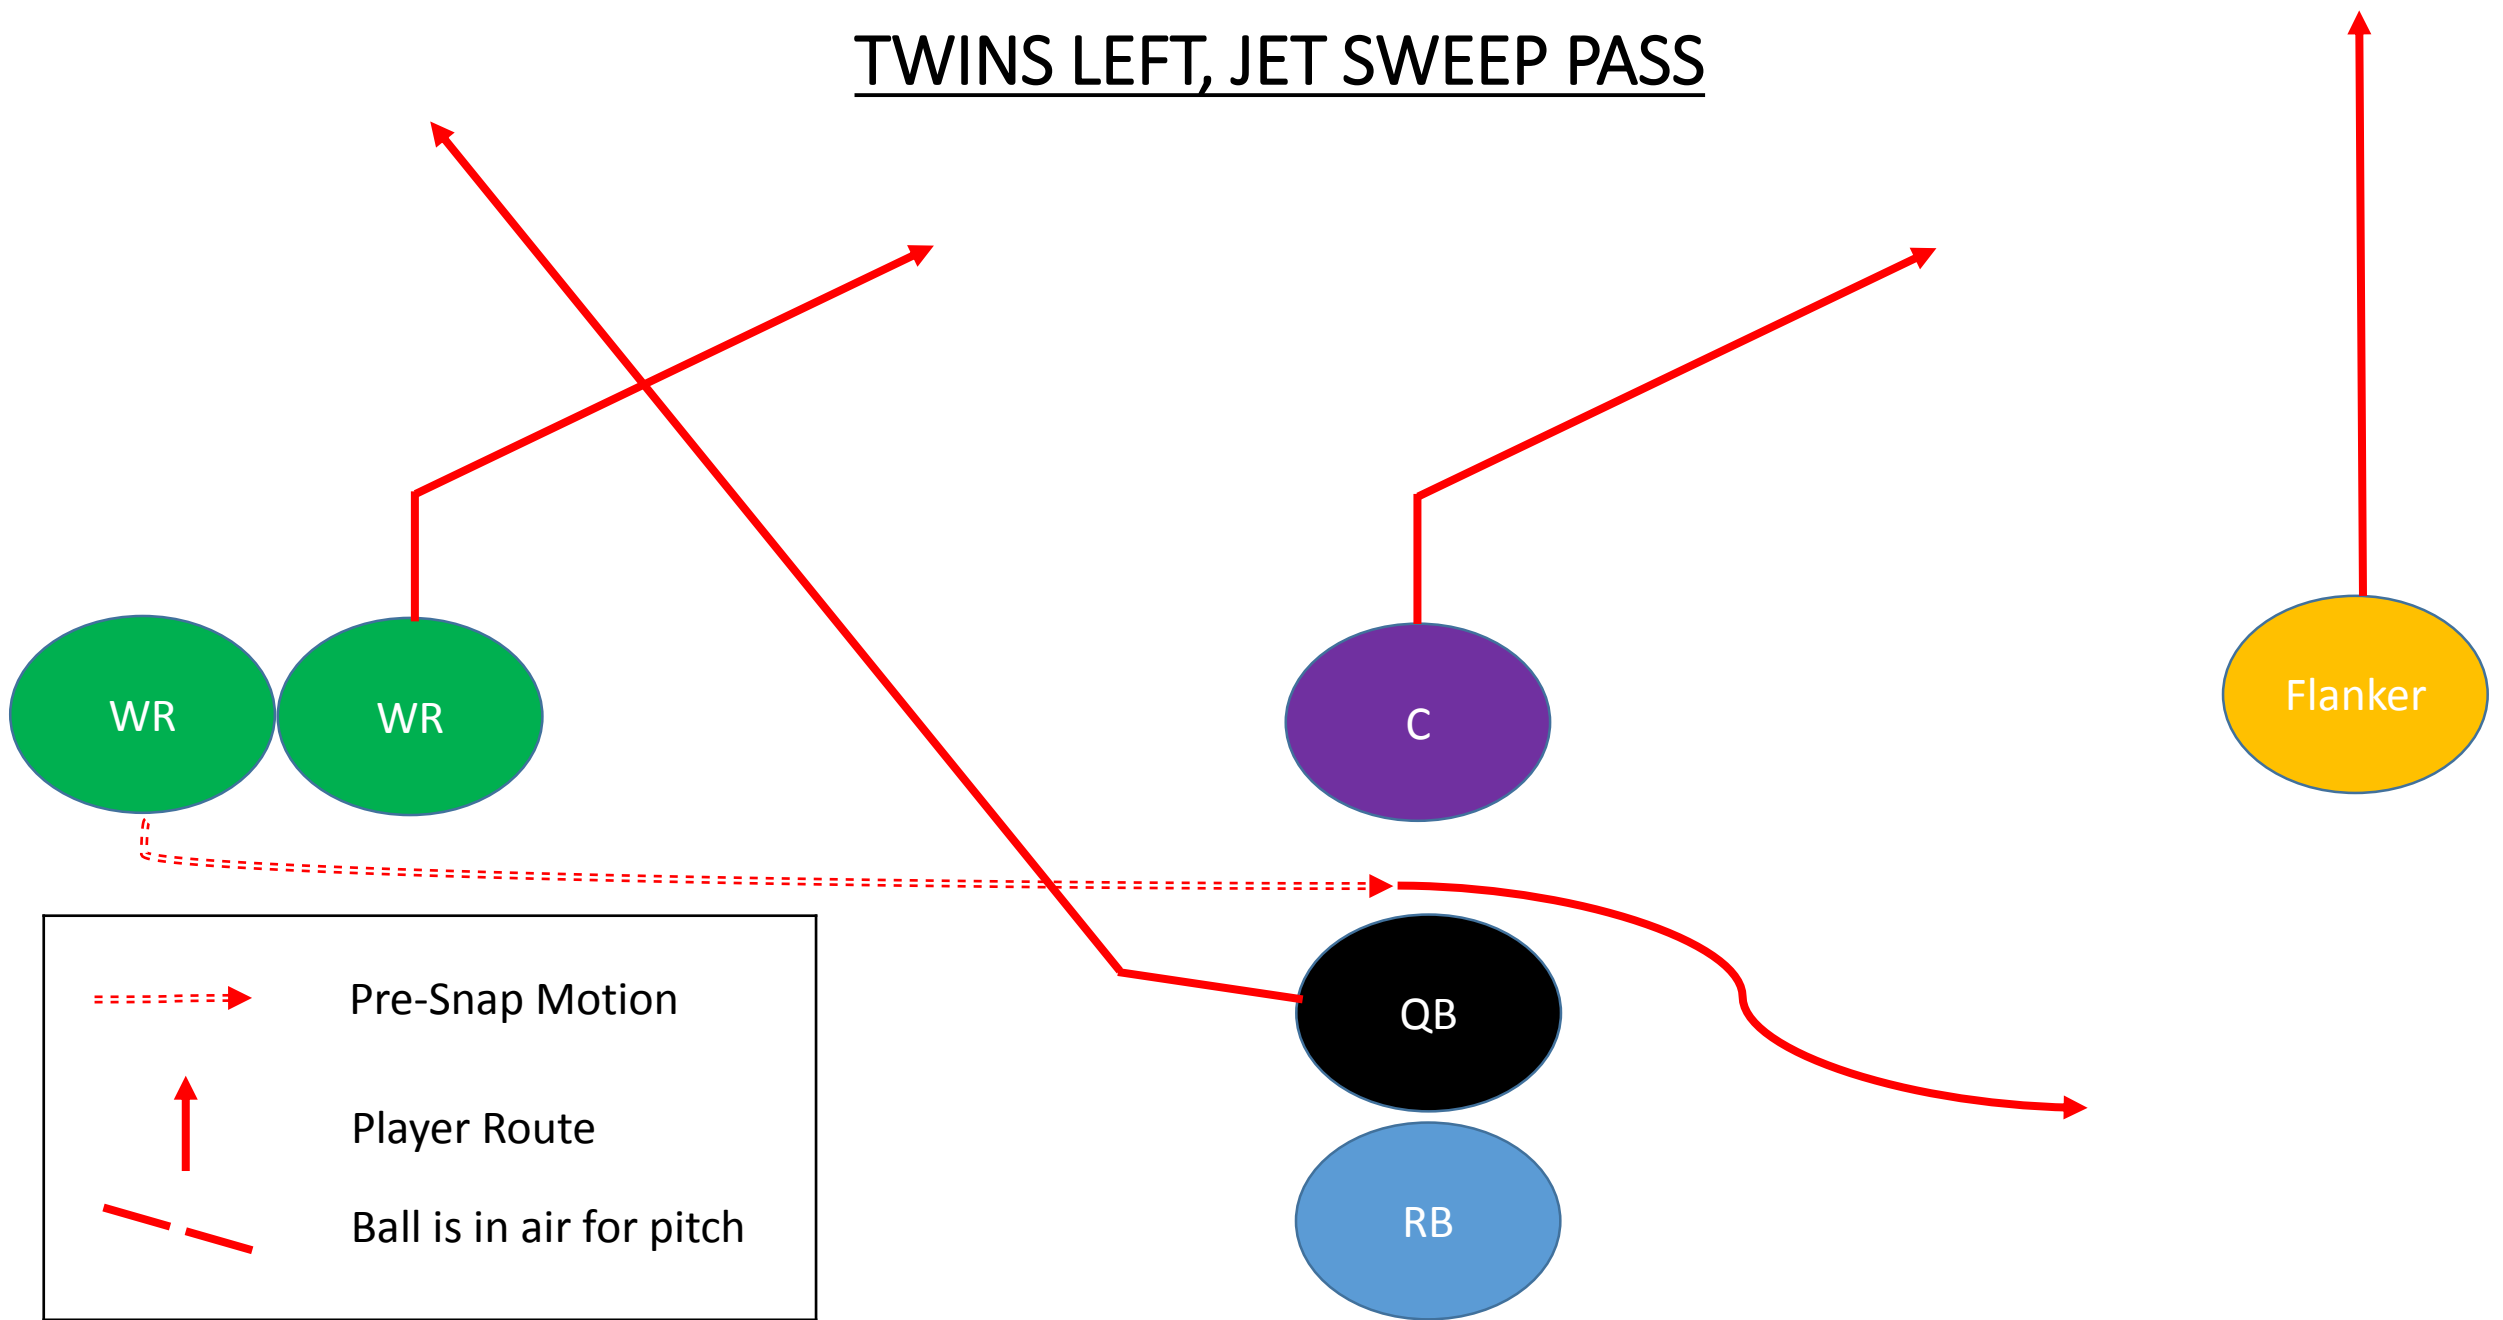

TWINS LEFT, ALL GO

	Pre-Snap Motion
	Player Route
	Ball is in air for pitch

TRIPS RIGHT, ALL SLANT

TRIPS LEFT, ALL SLANT

	Pre-Snap Motion
	Player Route
	Ball is in air for pitch

TRIPS RIGHT, ALL CURL

TRIPS LEFT, ALL CURL

TRIPS LEFT, RUNNING BACK PASS

	Pre-Snap Motion
	Player Route
	Ball is in air for pitch

TRIPS LEFT, JET SWEEP PASS

TWINS LEFT, SLANT RUB

	Pre-Snap Motion
	Player Route
	Ball is in air for pitch

TRIPS RIGHT, WR CURL 'N GO

	Pre-Snap Motion
	Player Route
	Ball is in air for pitch

TRIPS LEFT, WR CURL 'N GO

	Pre-Snap Motion
	Player Route
	Ball is in air for pitch

TWINS RIGHT, RUNNING BACK PASS

	Pre-Snap Motion
	Player Route
	Ball is in air for pitch

TWINS LEFT, RUNNING BACK PASS

TWINS LEFT, RUNNING BACK PASS

	Pre-Snap Motion
	Player Route
	Ball is in air for pitch

TWINS LEFT, JET SWEEP PASS

Cover 1 Zone Defense

Cover 2 Deep Zone Defense

Free
Safety

Strong
Safety