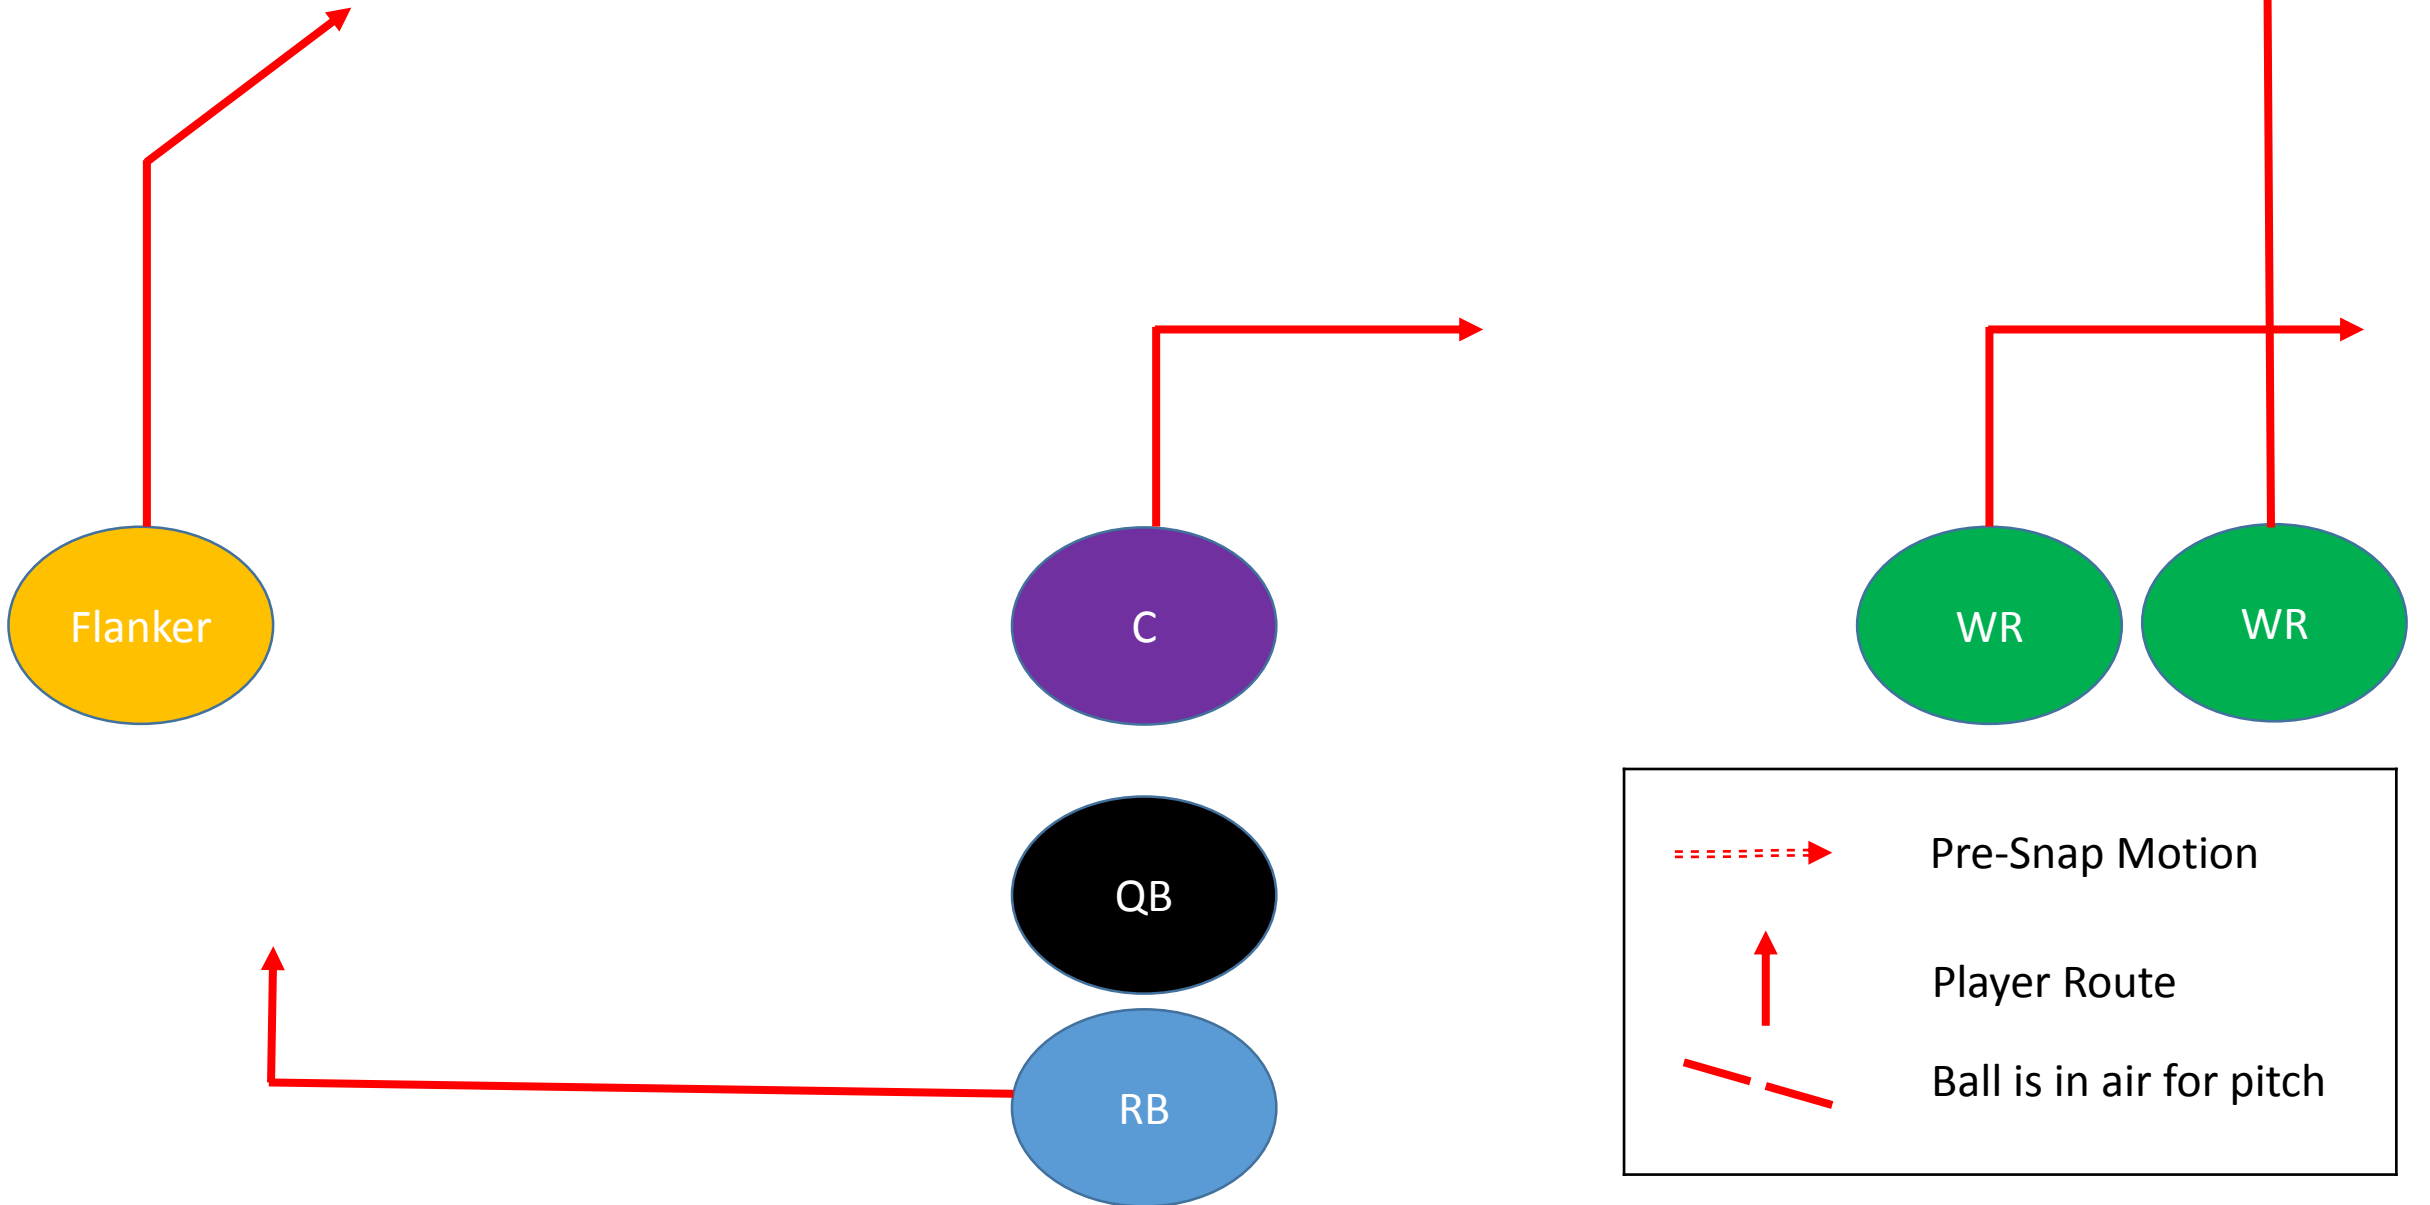

TWINS RIGHT, FLANKER POST