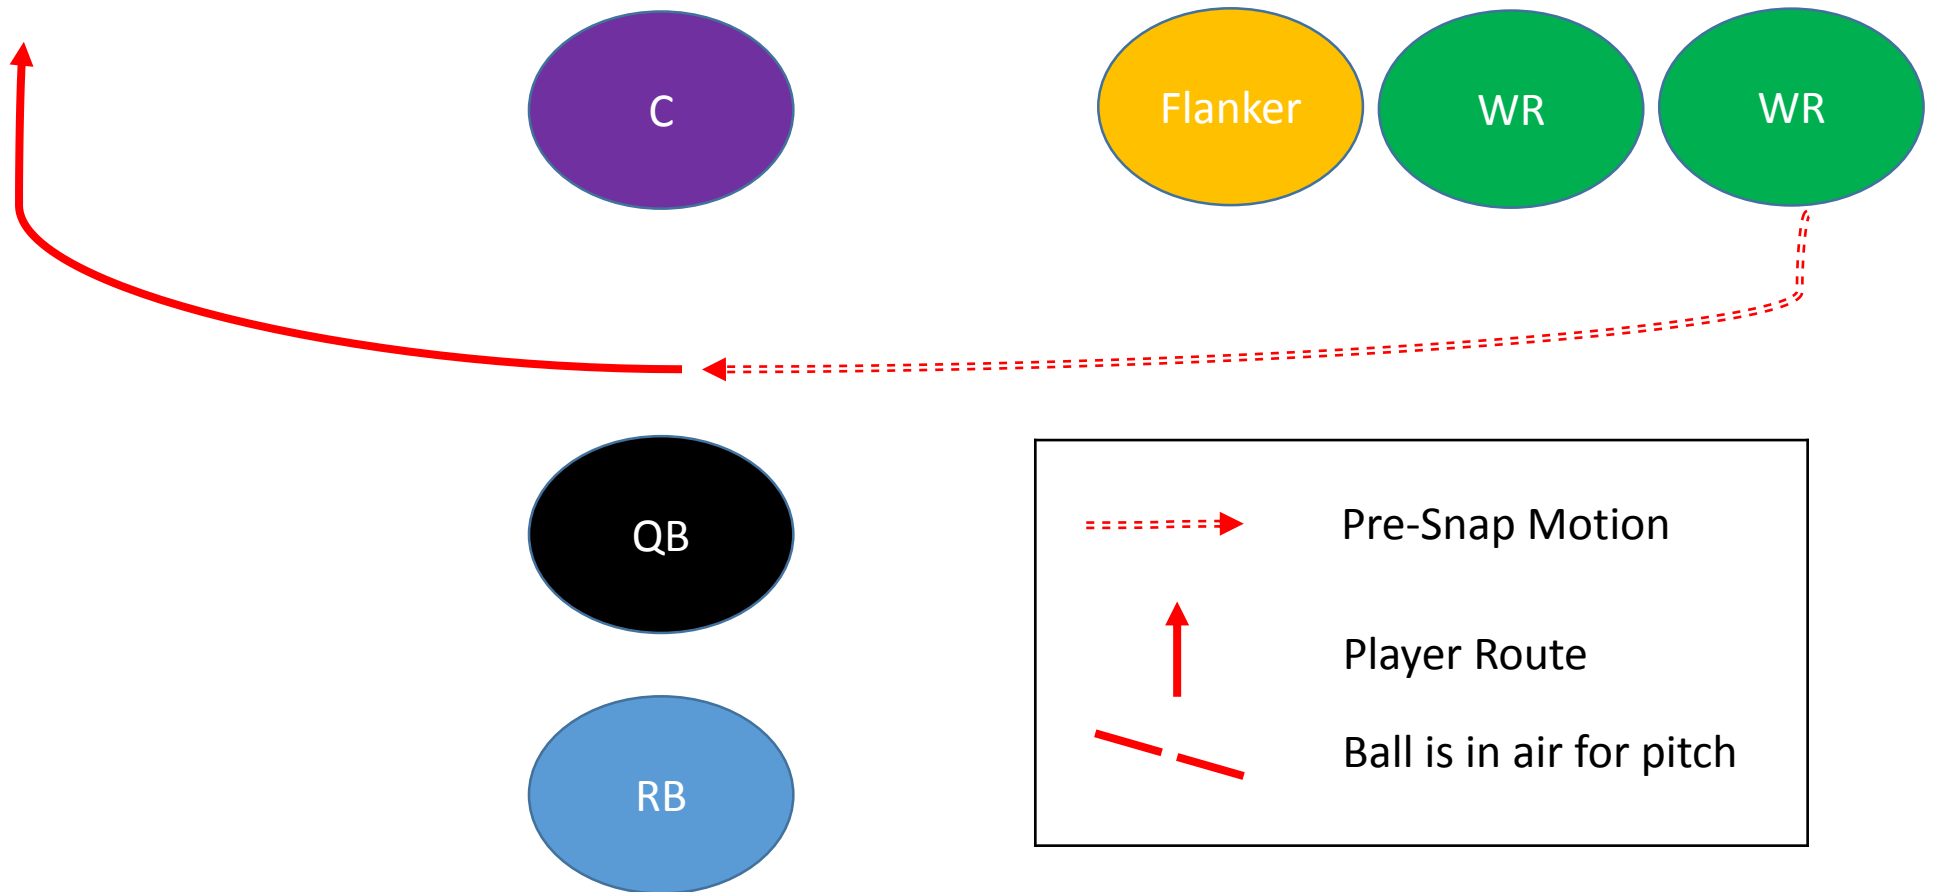

RFYFA
PLAYBOOK
3rd/4th Grade

Playbook Overview

Trips Formation

- Trips means there are two Wide Receivers together on one side of the Center, and the Flanker will line up next to the Wide Receivers nearest to the Center
- The Running Back will line up directly behind the Quarterback
- QB will be in shotgun formation
- On running plays all other players should run a “Go” route or “run off” the defenders in their part of the field

Twins Formation

- Twins means two Wide Receivers will line up together on one side of the Center
- The Flanker will be alone on the opposite side of the Center
- The Running Back will line up directly behind the Quarterback
- QB will be in shotgun formation
- On running plays all other players should run a “Go” route or “run off” the defenders in their part of the field

TRIPS RIGHT, PITCH LEFT

TWINS RIGHT, WR END AROUND

TWINS RIGHT, WR JET SWEEP

TWINS LEFT, FLANKER JET SWEEP

TRIPS RIGHT, WR END AROUND

	Pre-Snap Motion
	Player Route
	Ball is in air for pitch

TRIPS RIGHT, OUTSIDE WR JET SWEEP

TRIPS RIGHT, FLANKER JET SWEEP

TRIPS RIGHT, FLANKER END AROUND

	Pre-Snap Motion
	Player Route
	Ball is in air for pitch

TWINS LEFT, SWEEP RIGHT

	Pre-Snap Motion
	Player Route
	Ball is in air for pitch

TWINS LEFT, PITCH RIGHT