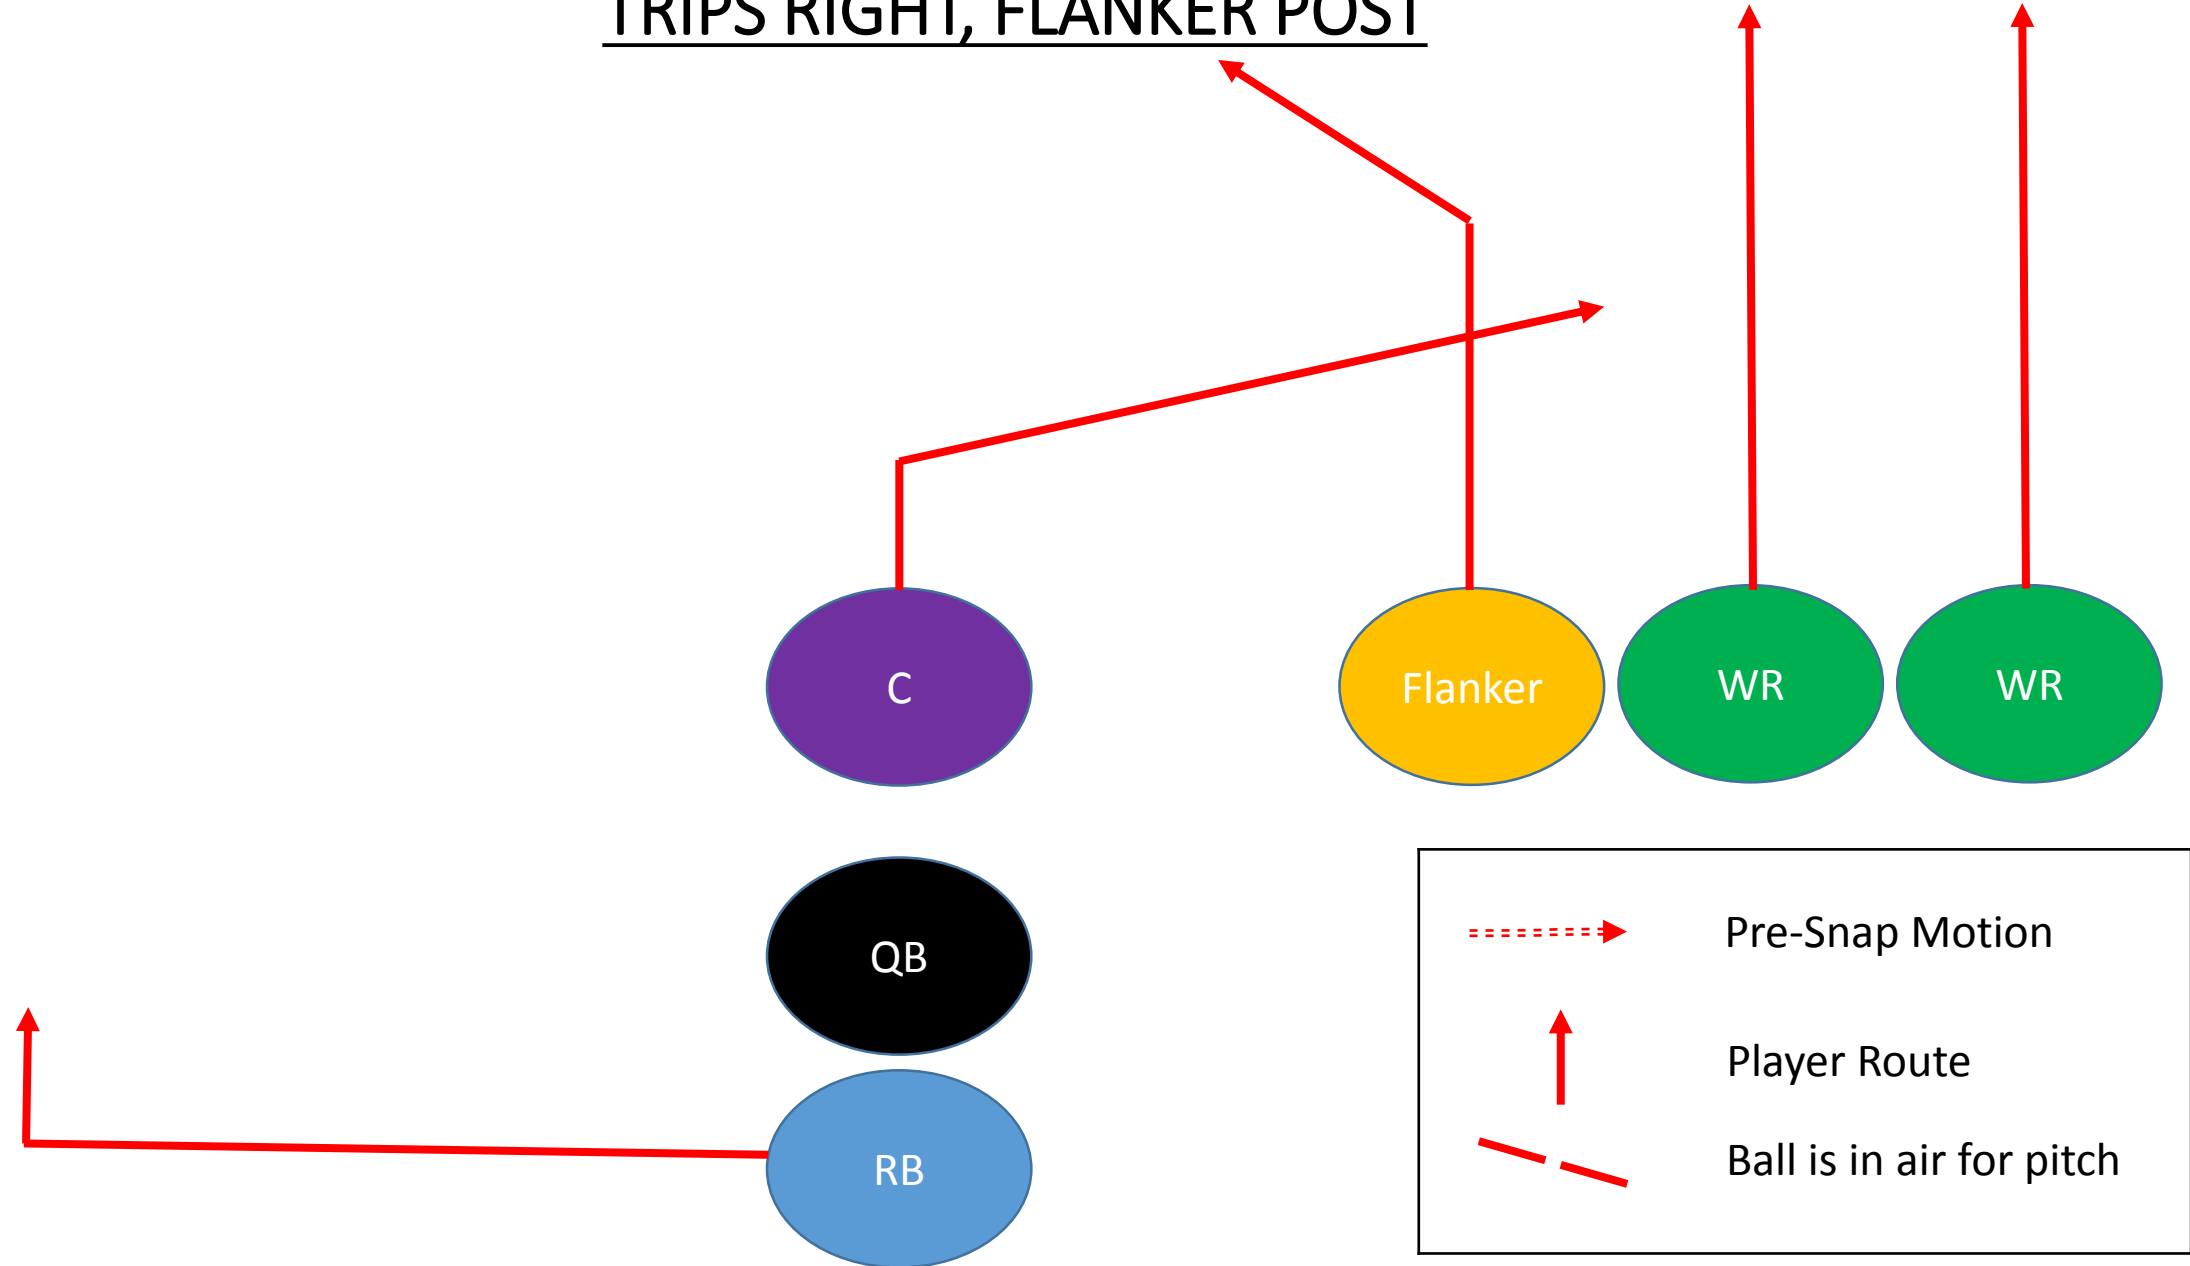

	Pre-Snap Motion
	Player Route
	Ball is in air for pitch

TWINS RIGHT, FLANKER POST

TWINS RIGHT, FLANKER POST

TWINS RIGHT, WIDE RECEIVER RUB

TWINS LEFT, WIDE RECEIVER RUB

TWINS RIGHT, ALL GO

	Pre-Snap Motion
	Player Route
	Ball is in air for pitch

TWINS LEFT, ALL GO

	Pre-Snap Motion
	Player Route
	Ball is in air for pitch

TRIPS RIGHT, ALL SLANT

TRIPS LEFT, ALL SLANT

	Pre-Snap Motion
	Player Route
	Ball is in air for pitch

TRIPS RIGHT, ALL CURL

TRIPS LEFT, ALL CURL

TRIPS RIGHT, FLANKER POST

TRIPS LEFT, FLANKER POST

	Pre-Snap Motion
	Player Route
	Ball is in air for pitch

TRIPS RIGHT, FLANKER DIG

TRIPS LEFT, FLANKER DIG

TRIPS RIGHT, WIDE RECEIVER RUB

TRIPS RIGHT, ALL GO

TRIPS LEFT, RUNNING BACK PASS

	Pre-Snap Motion
	Player Route
	Ball is in air for pitch

TRIPS LEFT, JET SWEEP PASS

TWINS LEFT, SLANT RUB

	Pre-Snap Motion
	Player Route
	Ball is in air for pitch

TRIPS RIGHT, WR CURL 'N GO