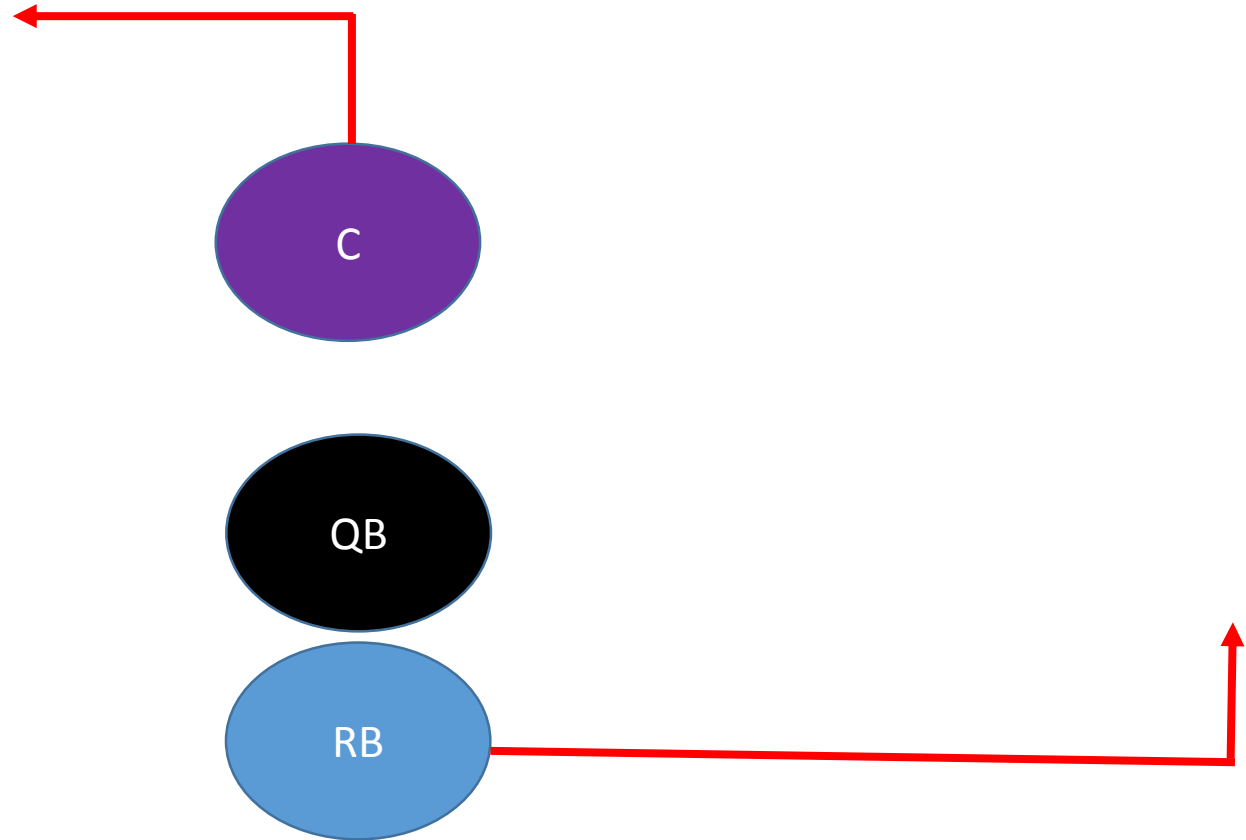

Twins Formation

- Twins means two Wide Receivers will line up together on one side of the Center
- The Flanker will be alone on the opposite side of the Center
- The Running Back will line up directly behind the Quarterback
- QB will be in shotgun formation
- On running plays all other players should run a “Go” route or “run off” the defenders in their part of the field

TWINS LEFT, ALL GO

	Pre-Snap Motion
	Player Route
	Ball is in air for pitch

TRIPS RIGHT, ALL SLANT

TRIPS LEFT, ALL SLANT

	Pre-Snap Motion
	Player Route
	Ball is in air for pitch

TRIPS RIGHT, ALL CURL

TRIPS LEFT, ALL CURL

TRIPS LEFT, RUNNING BACK PASS

	Pre-Snap Motion
	Player Route
	Ball is in air for pitch

TRIPS LEFT, JET SWEEP PASS

TWINS LEFT, SLANT RUB

	Pre-Snap Motion
	Player Route
	Ball is in air for pitch

TRIPS RIGHT, WR CURL 'N GO

	Pre-Snap Motion
	Player Route
	Ball is in air for pitch

TRIPS LEFT, WR CURL 'N GO

	Pre-Snap Motion
	Player Route
	Ball is in air for pitch

TWINS RIGHT, RUNNING BACK PASS

	Pre-Snap Motion
	Player Route
	Ball is in air for pitch