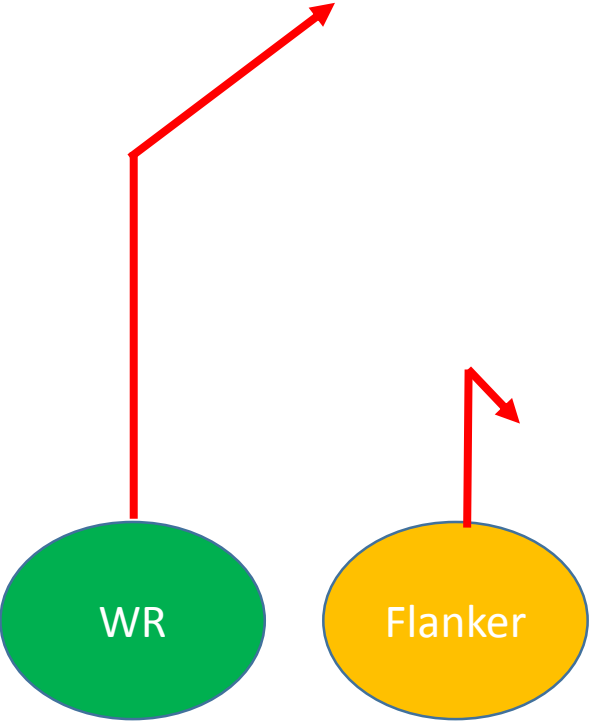

Twins Formation

- Twins means two Wide Receivers will line up together on one side of the Center
- The Flanker will be alone on the opposite side of the Center
- The Running Back will line up directly behind the Quarterback
- QB will be in shotgun formation
- On running plays all other players should run a “Go” route or “run off” the defenders in their part of the field

TRIPS LEFT, RUNNING BACK PASS

	Pre-Snap Motion
	Player Route
	Ball is in air for pitch

TRIPS LEFT, JET SWEEP PASS

TWINS LEFT, SLANT RUB

	Pre-Snap Motion
	Player Route
	Ball is in air for pitch

TRIPS RIGHT, WR CURL 'N GO

	Pre-Snap Motion
	Player Route
	Ball is in air for pitch

TRIPS LEFT, WR CURL 'N GO

	Pre-Snap Motion
	Player Route
	Ball is in air for pitch

TWINS RIGHT, RUNNING BACK PASS

	Pre-Snap Motion
	Player Route
	Ball is in air for pitch

TWINS LEFT, RUNNING BACK PASS

TWINS LEFT, RUNNING BACK PASS

	Pre-Snap Motion
	Player Route
	Ball is in air for pitch

TWINS LEFT, JET SWEEP PASS

Cover 1 Zone Defense

Cover 2 Deep Zone Defense

Free
Safety

Strong
Safety