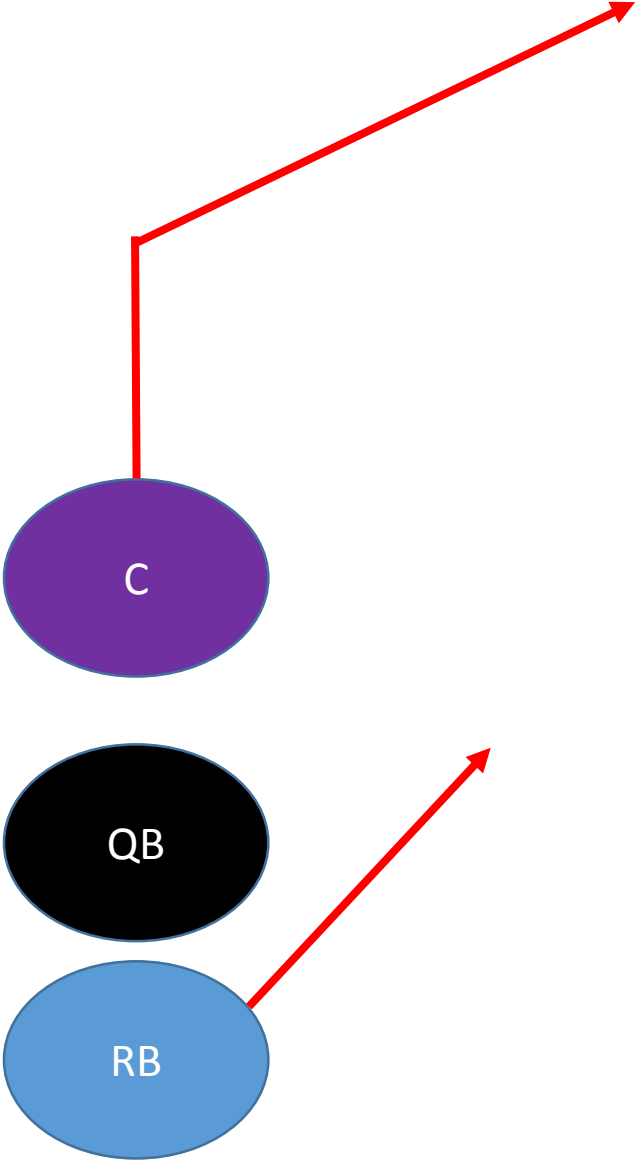

TWINS LEFT, RUNNING BACK PASS

	Pre-Snap Motion
	Player Route
	Ball is in air for pitch