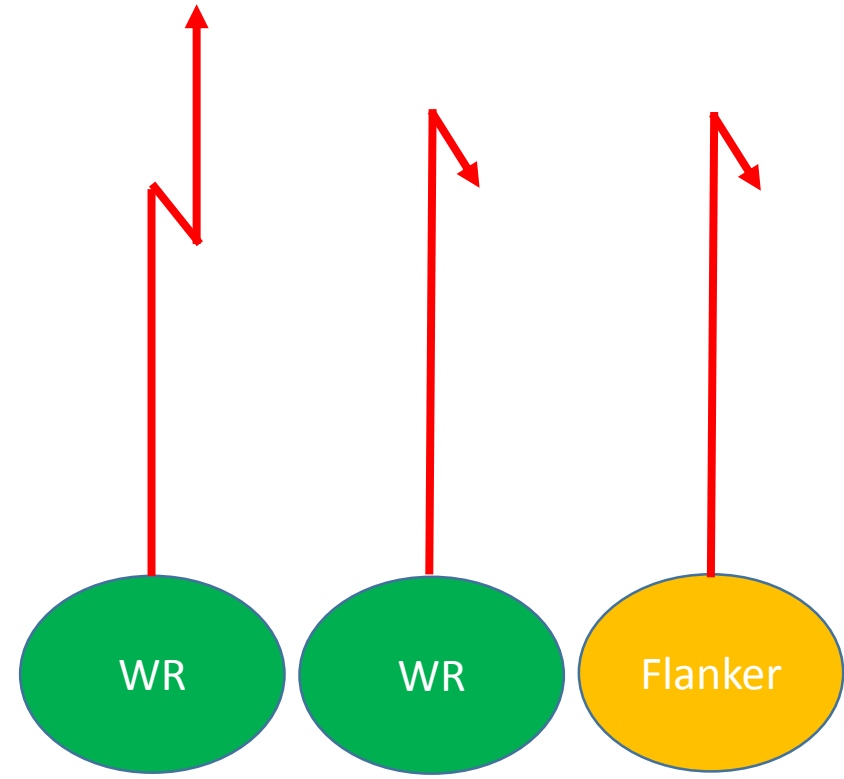

TWINS LEFT, ALL GO

	Pre-Snap Motion
	Player Route
	Ball is in air for pitch

TRIPS RIGHT, ALL SLANT

TRIPS LEFT, ALL SLANT

	Pre-Snap Motion
	Player Route
	Ball is in air for pitch

TRIPS RIGHT, ALL CURL

TRIPS LEFT, ALL CURL

TRIPS RIGHT, FLANKER POST

TRIPS LEFT, FLANKER POST

	Pre-Snap Motion
	Player Route
	Ball is in air for pitch

TRIPS RIGHT, FLANKER DIG

TRIPS LEFT, FLANKER DIG

TRIPS RIGHT, WIDE RECEIVER RUB

TRIPS RIGHT, ALL GO

TRIPS LEFT, RUNNING BACK PASS

	Pre-Snap Motion
	Player Route
	Ball is in air for pitch

TRIPS LEFT, JET SWEEP PASS

TWINS LEFT, SLANT RUB

	Pre-Snap Motion
	Player Route
	Ball is in air for pitch

TRIPS RIGHT, WR CURL 'N GO

	Pre-Snap Motion
	Player Route
	Ball is in air for pitch

TRIPS LEFT, WR CURL 'N GO

	Pre-Snap Motion
	Player Route
	Ball is in air for pitch

TWINS RIGHT, RUNNING BACK PASS

	Pre-Snap Motion
	Player Route
	Ball is in air for pitch