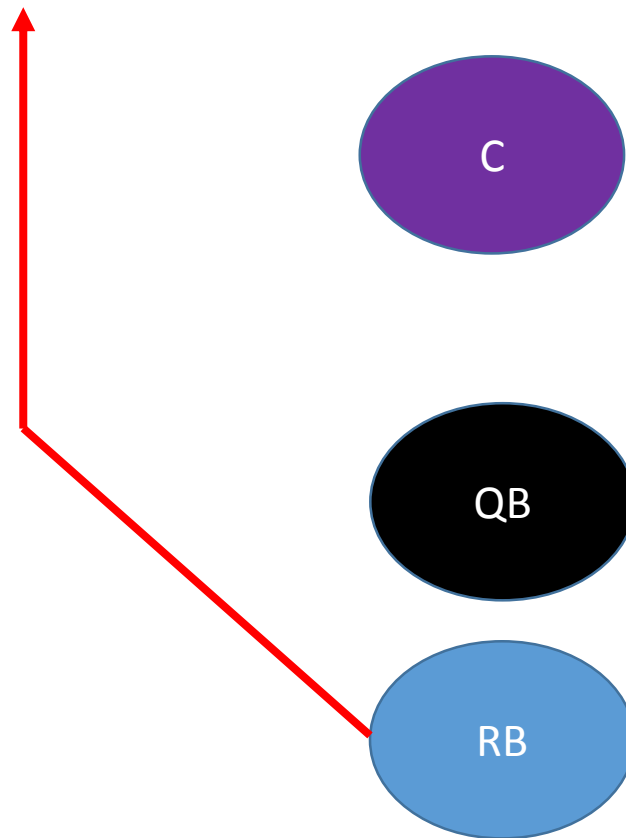

RFYFA
PLAYBOOK
3rd/4th Grade

Playbook Overview

Trips Formation

- Trips means there are two Wide Receivers together on one side of the Center, and the Flanker will line up next to the Wide Receivers nearest to the Center
- The Running Back will line up directly behind the Quarterback
- QB will be in shotgun formation
- On running plays all other players should run a “Go” route or “run off” the defenders in their part of the field

Twins Formation

- Twins means two Wide Receivers will line up together on one side of the Center
- The Flanker will be alone on the opposite side of the Center
- The Running Back will line up directly behind the Quarterback
- QB will be in shotgun formation
- On running plays all other players should run a “Go” route or “run off” the defenders in their part of the field

3rd/4th Grade Route Tree

TWINS LEFT, SWEEP LEFT

TWINS RIGHT, SWEEP LEFT

	Pre-Snap Motion
	Player Route
	Ball is in air for pitch

TWINS RIGHT, PITCH LEFT

TRIPS RIGHT, SWEEP LEFT

TRIPS LEFT, SWEEP LEFT

	Pre-Snap Motion
	Player Route
	Ball is in air for pitch

TRIPS RIGHT, PITCH LEFT

TWINS RIGHT, WR END AROUND

TWINS RIGHT, WR JET SWEEP

TWINS LEFT, FLANKER JET SWEEP

TRIPS RIGHT, WR END AROUND

	Pre-Snap Motion
	Player Route
	Ball is in air for pitch

TRIPS RIGHT, OUTSIDE WR JET SWEEP