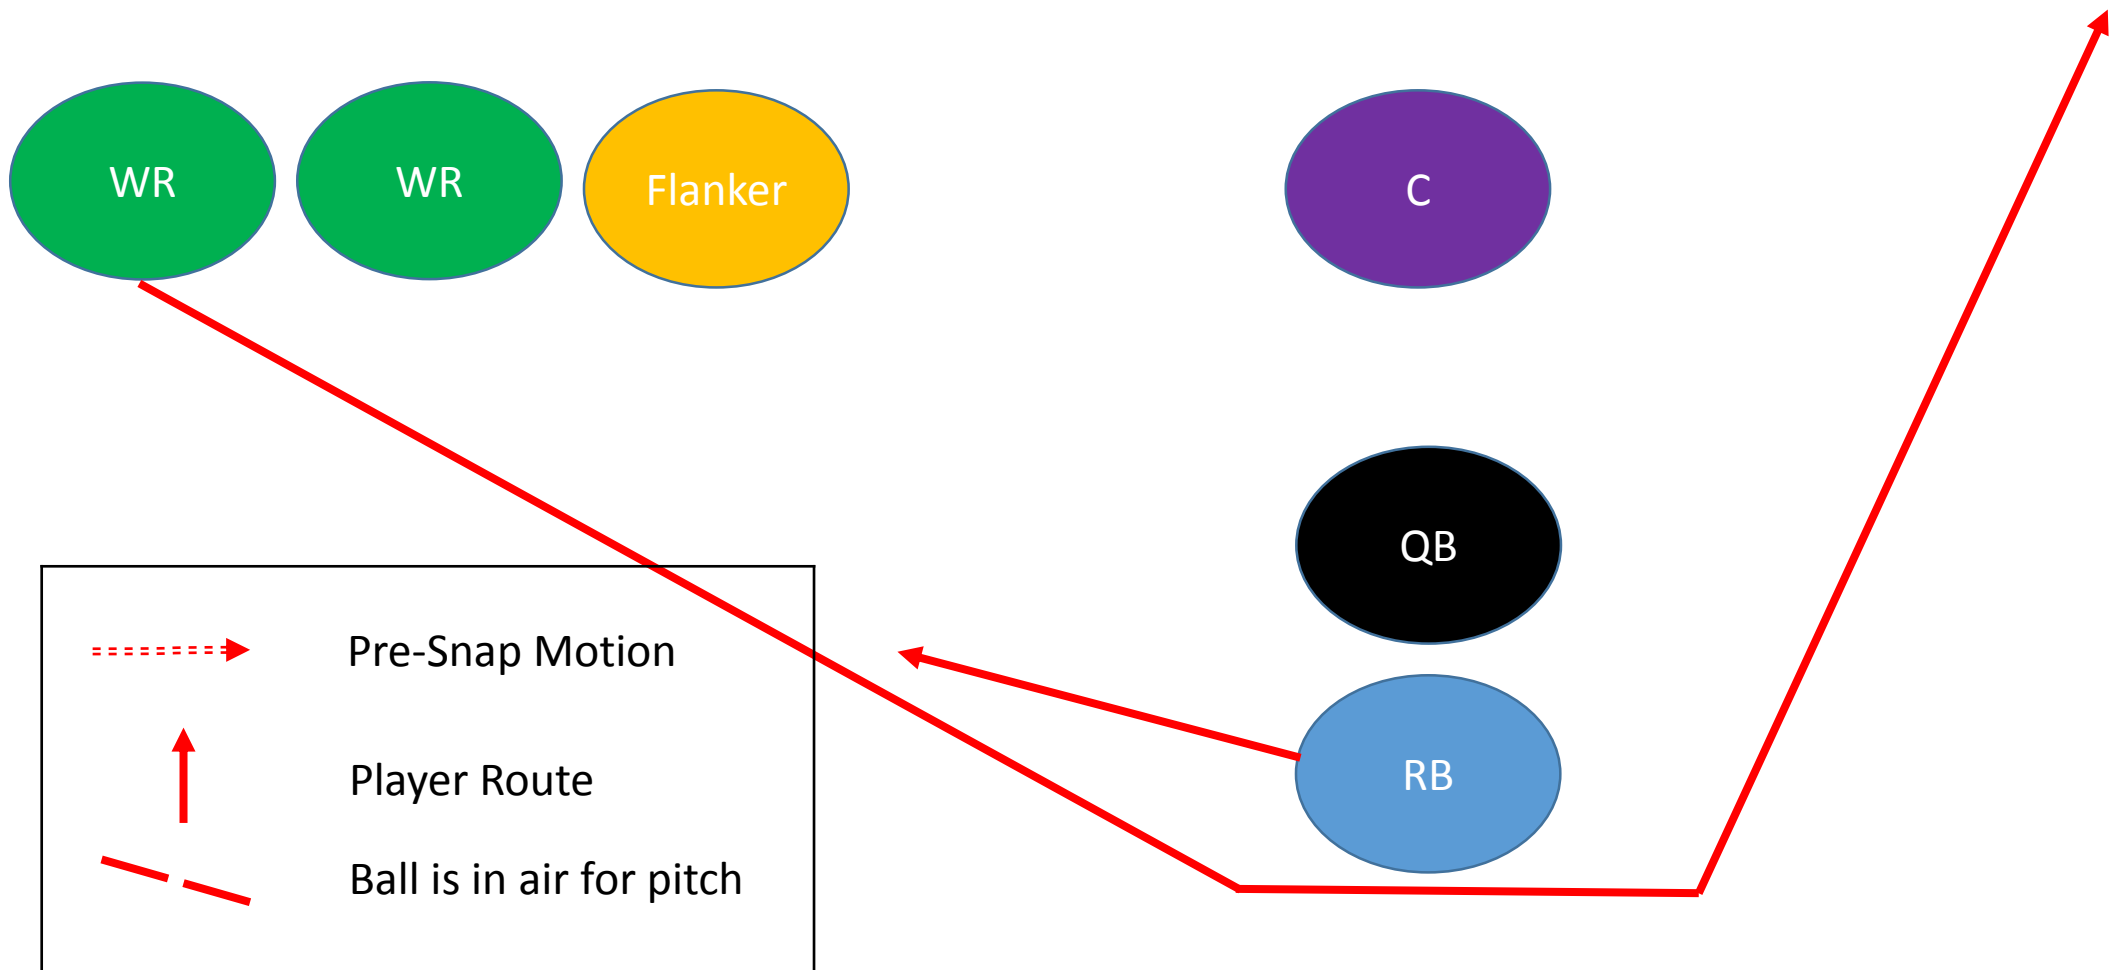

Twins Formation

- Twins means two Wide Receivers will line up together on one side of the Center
- The Flanker will be alone on the opposite side of the Center
- The Running Back will line up directly behind the Quarterback
- QB will be in shotgun formation
- On running plays all other players should run a “Go” route or “run off” the defenders in their part of the field

TWINS RIGHT, SWEEP RIGHT

TWINS RIGHT, PITCH RIGHT

TRIPS LEFT, SWEEP RIGHT

TRIPS LEFT, PITCH RIGHT

TRIPS LEFT, OUTSIDE WR JET SWEEP

TRIPS LEFT, FLANKER JET SWEEP

TRIPS LEFT, FLANKER END AROUND

TRIPS LEFT, OUTSIDE WR END AROUND

	Pre-Snap Motion
	Player Route
	Ball is in air for pitch

TRIPS RIGHT, SWEEP RIGHT

TWINS LEFT, WR REVERSE

TRIPS LEFT, WR REVERSE

TWINS LEFT, OUTSIDE WR JET SWEEP

TWINS LEFT, INSIDE WR JET SWEEP

TWINS RIGHT, ALL SLANT

TRIPS RIGHT, ALL SLANT

TRIPS LEFT, ALL SLANT

	Pre-Snap Motion
	Player Route
	Ball is in air for pitch

TRIPS RIGHT, ALL CURL

TWINS LEFT, ALL CURL

	Pre-Snap Motion
	Player Route
	Ball is in air for pitch

TRIPS LEFT, ALL CURL