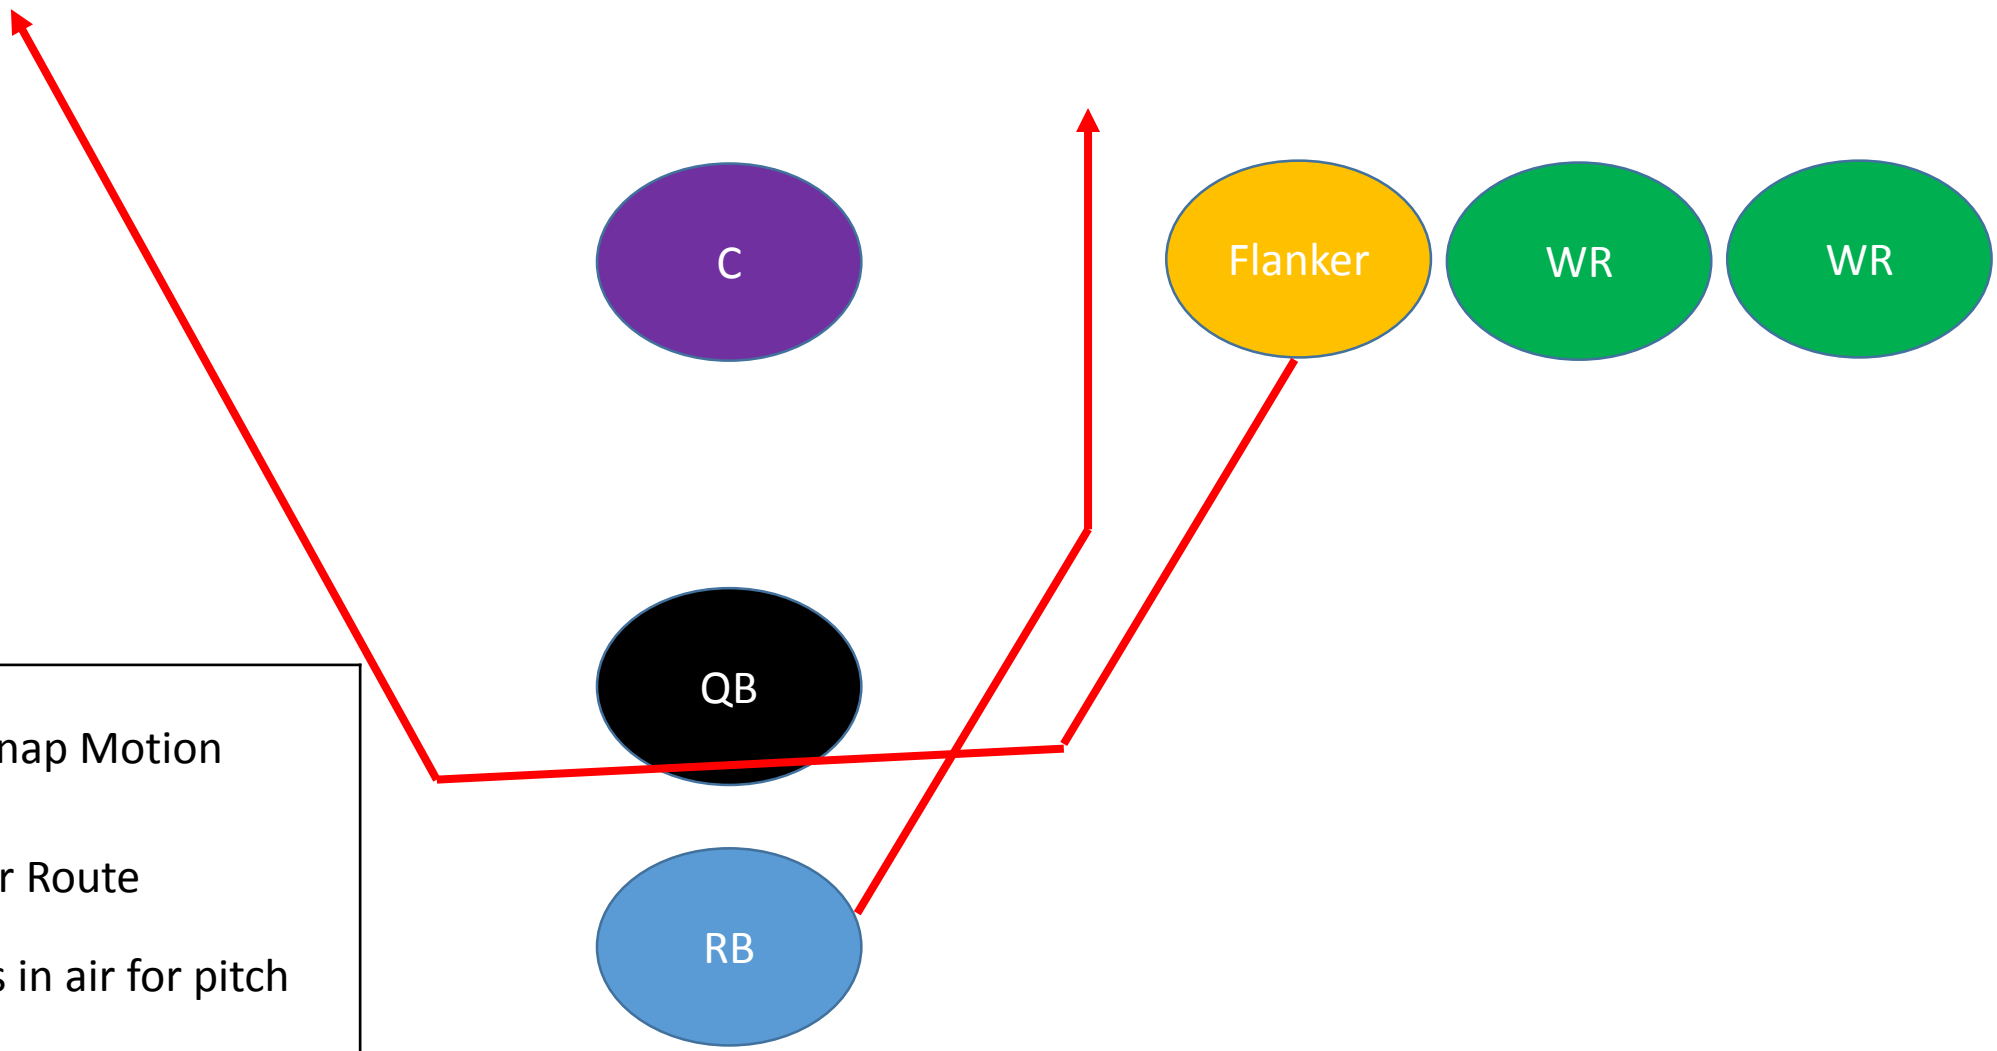

RFYFA
PLAYBOOK
3rd/4th Grade

Playbook Overview

Trips Formation

- Trips means there are two Wide Receivers together on one side of the Center, and the Flanker will line up next to the Wide Receivers nearest to the Center
- The Running Back will line up directly behind the Quarterback
- QB will be in shotgun formation
- On running plays all other players should run a “Go” route or “run off” the defenders in their part of the field

Twins Formation

- Twins means two Wide Receivers will line up together on one side of the Center
- The Flanker will be alone on the opposite side of the Center
- The Running Back will line up directly behind the Quarterback
- QB will be in shotgun formation
- On running plays all other players should run a “Go” route or “run off” the defenders in their part of the field

TRIPS RIGHT, PITCH LEFT

TWINS RIGHT, WR END AROUND

TWINS RIGHT, WR JET SWEEP

TWINS LEFT, FLANKER JET SWEEP

TRIPS RIGHT, WR END AROUND

	Pre-Snap Motion
	Player Route
	Ball is in air for pitch

TRIPS RIGHT, OUTSIDE WR JET SWEEP

TRIPS RIGHT, FLANKER JET SWEEP

TRIPS RIGHT, FLANKER END AROUND

	Pre-Snap Motion
	Player Route
	Ball is in air for pitch

TWINS LEFT, SWEEP RIGHT

	Pre-Snap Motion
	Player Route
	Ball is in air for pitch

TWINS LEFT, PITCH RIGHT